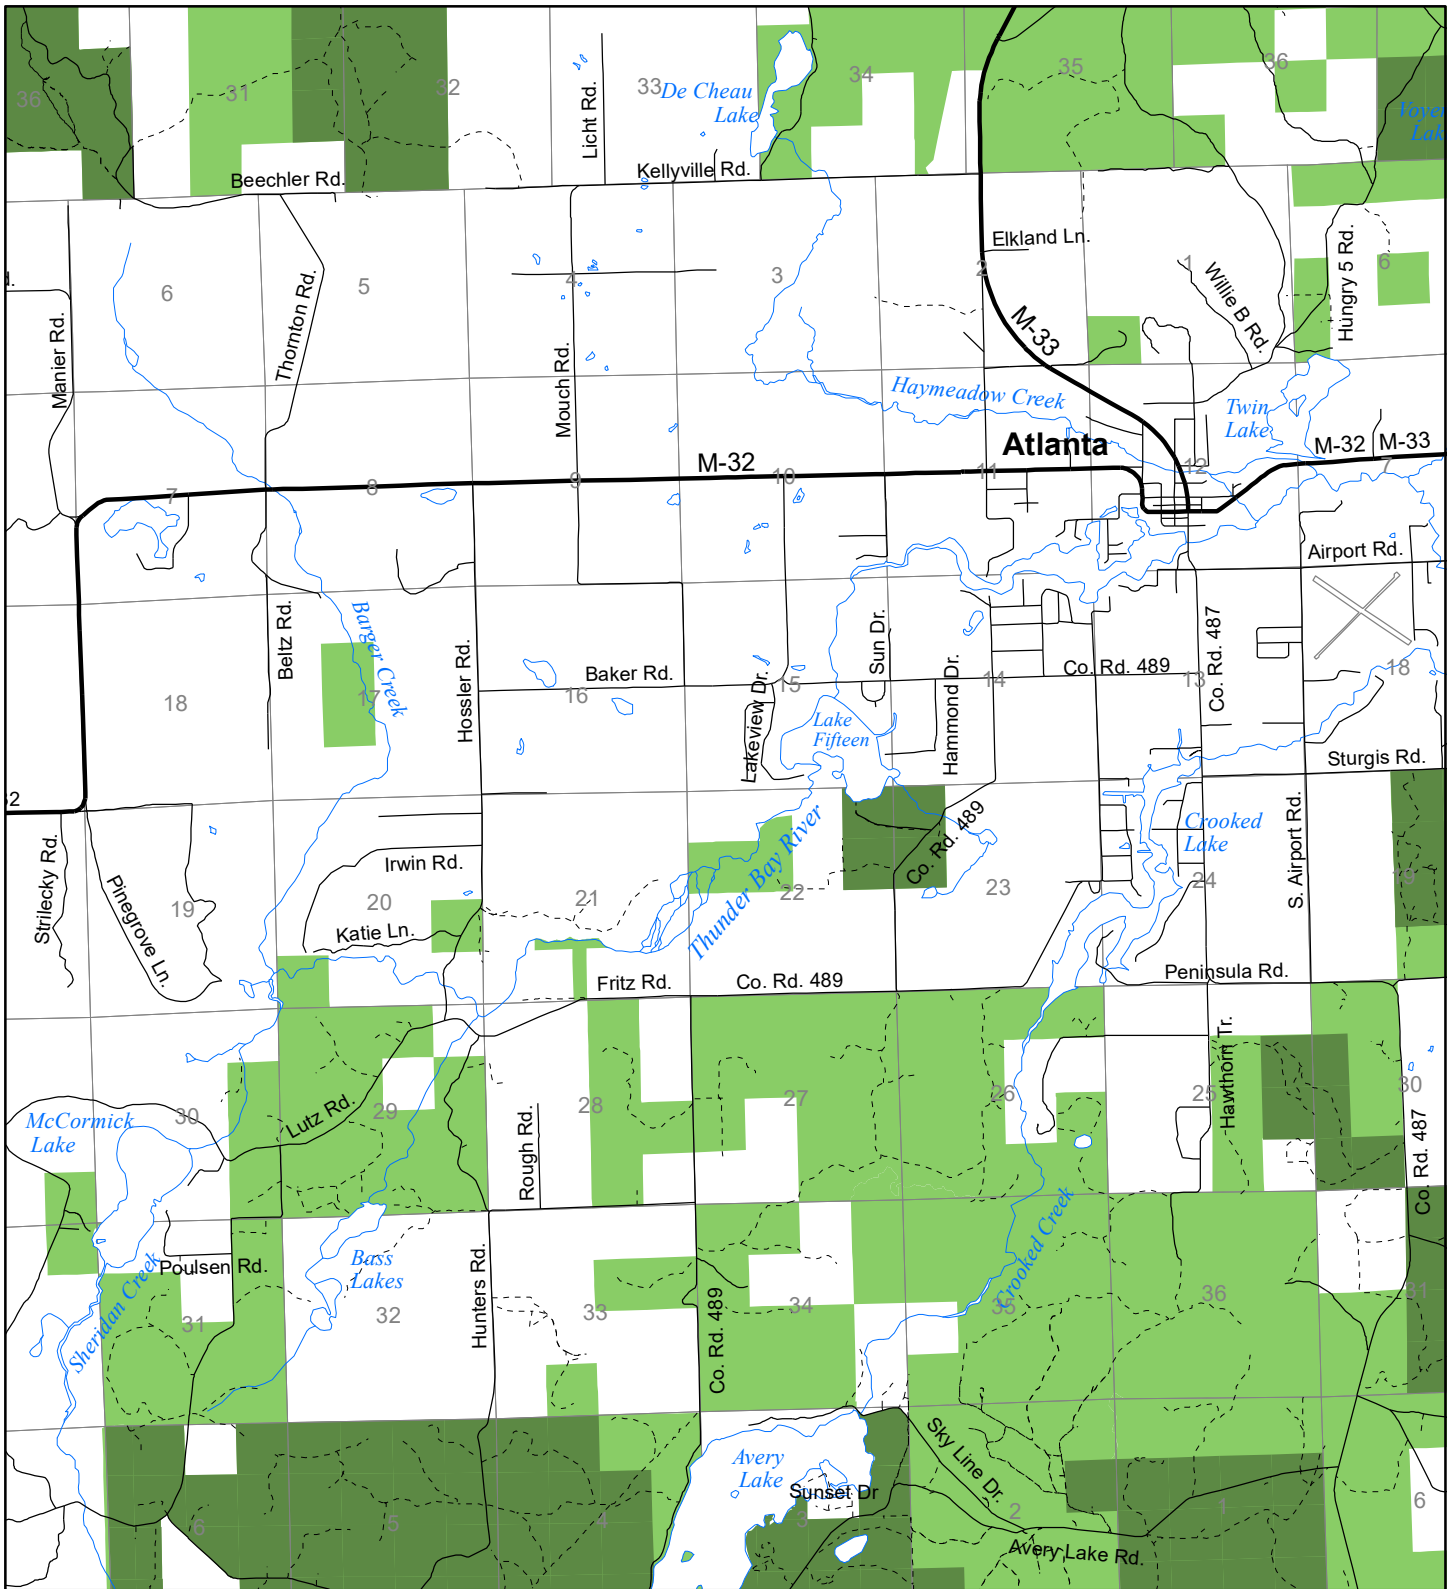

Fuelwood Collection  
 Montmorency County  
**T30N, R02E**

- State land open to fuelwood collection
- State land closed to fuelwood collection

Effective: April 1, 2017

0  1  
 MILE  
 02/16/2017