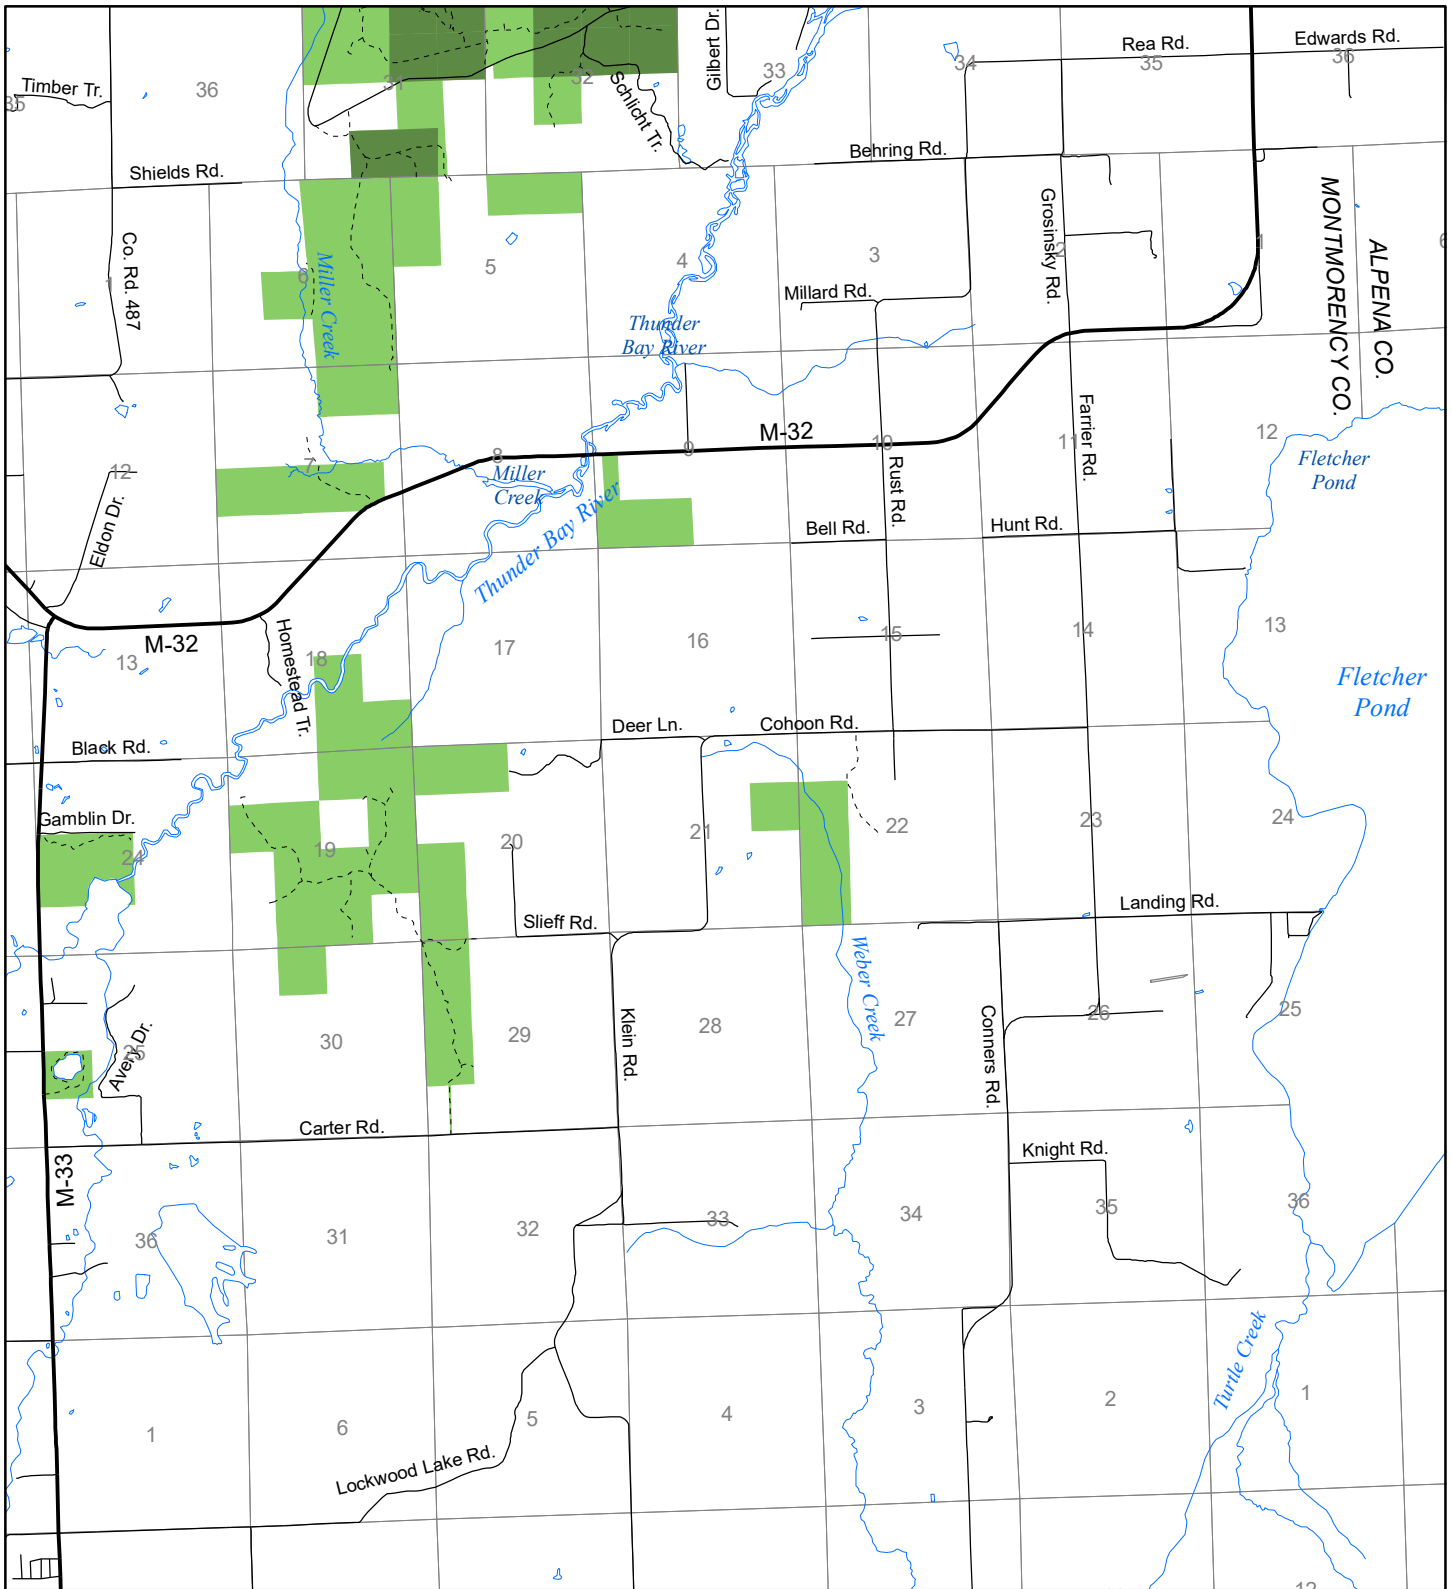

Fuelwood Collection
 Montmorency County
T30N, R04E

- State land open to fuelwood collection
- State land closed to fuelwood collection

Effective: April 1, 2017