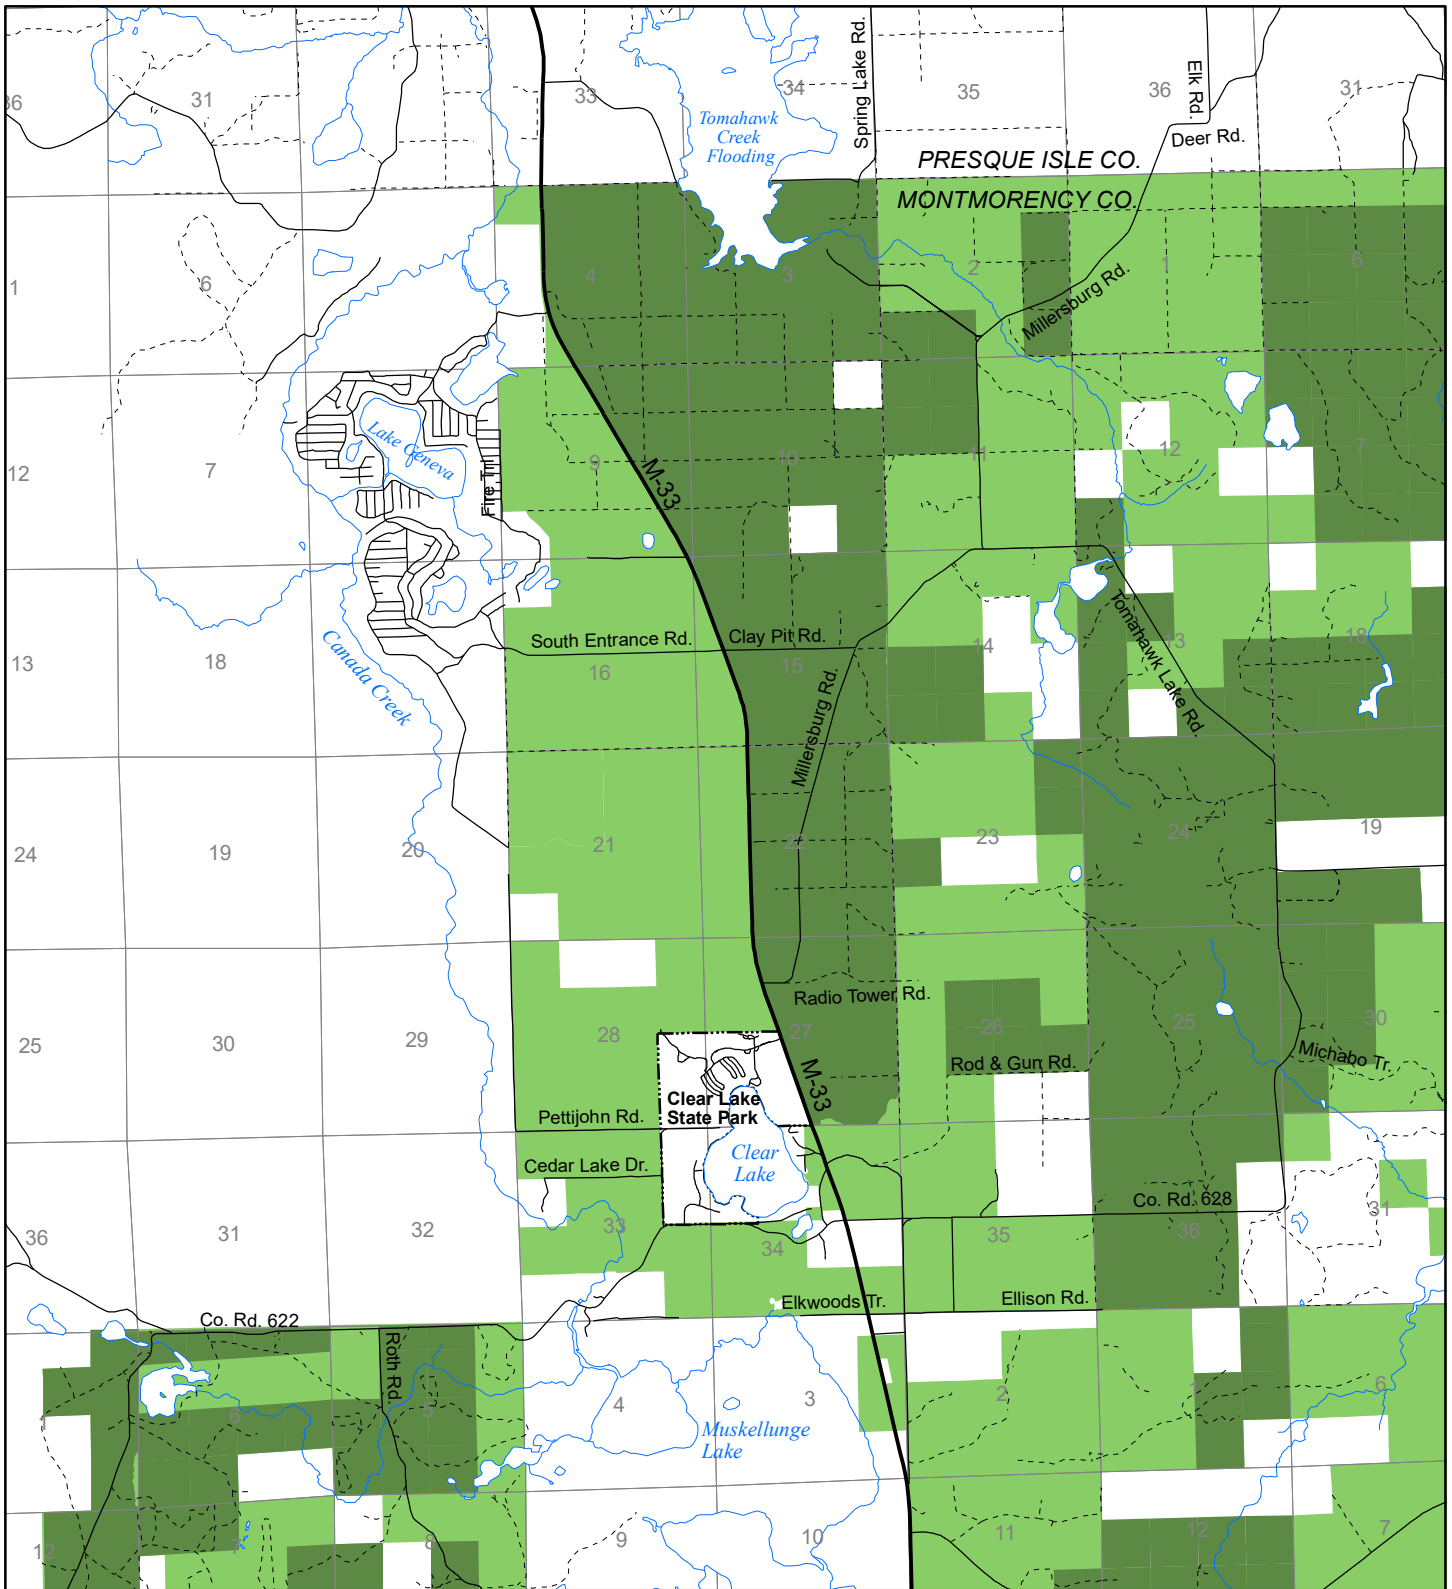

Fuelwood Collection
 Montmorency County
T32N, R02E

- State land open to fuelwood collection
- State land closed to fuelwood collection

Effective: April 1, 2017

0 N 1
 MILE
 02/21/2017