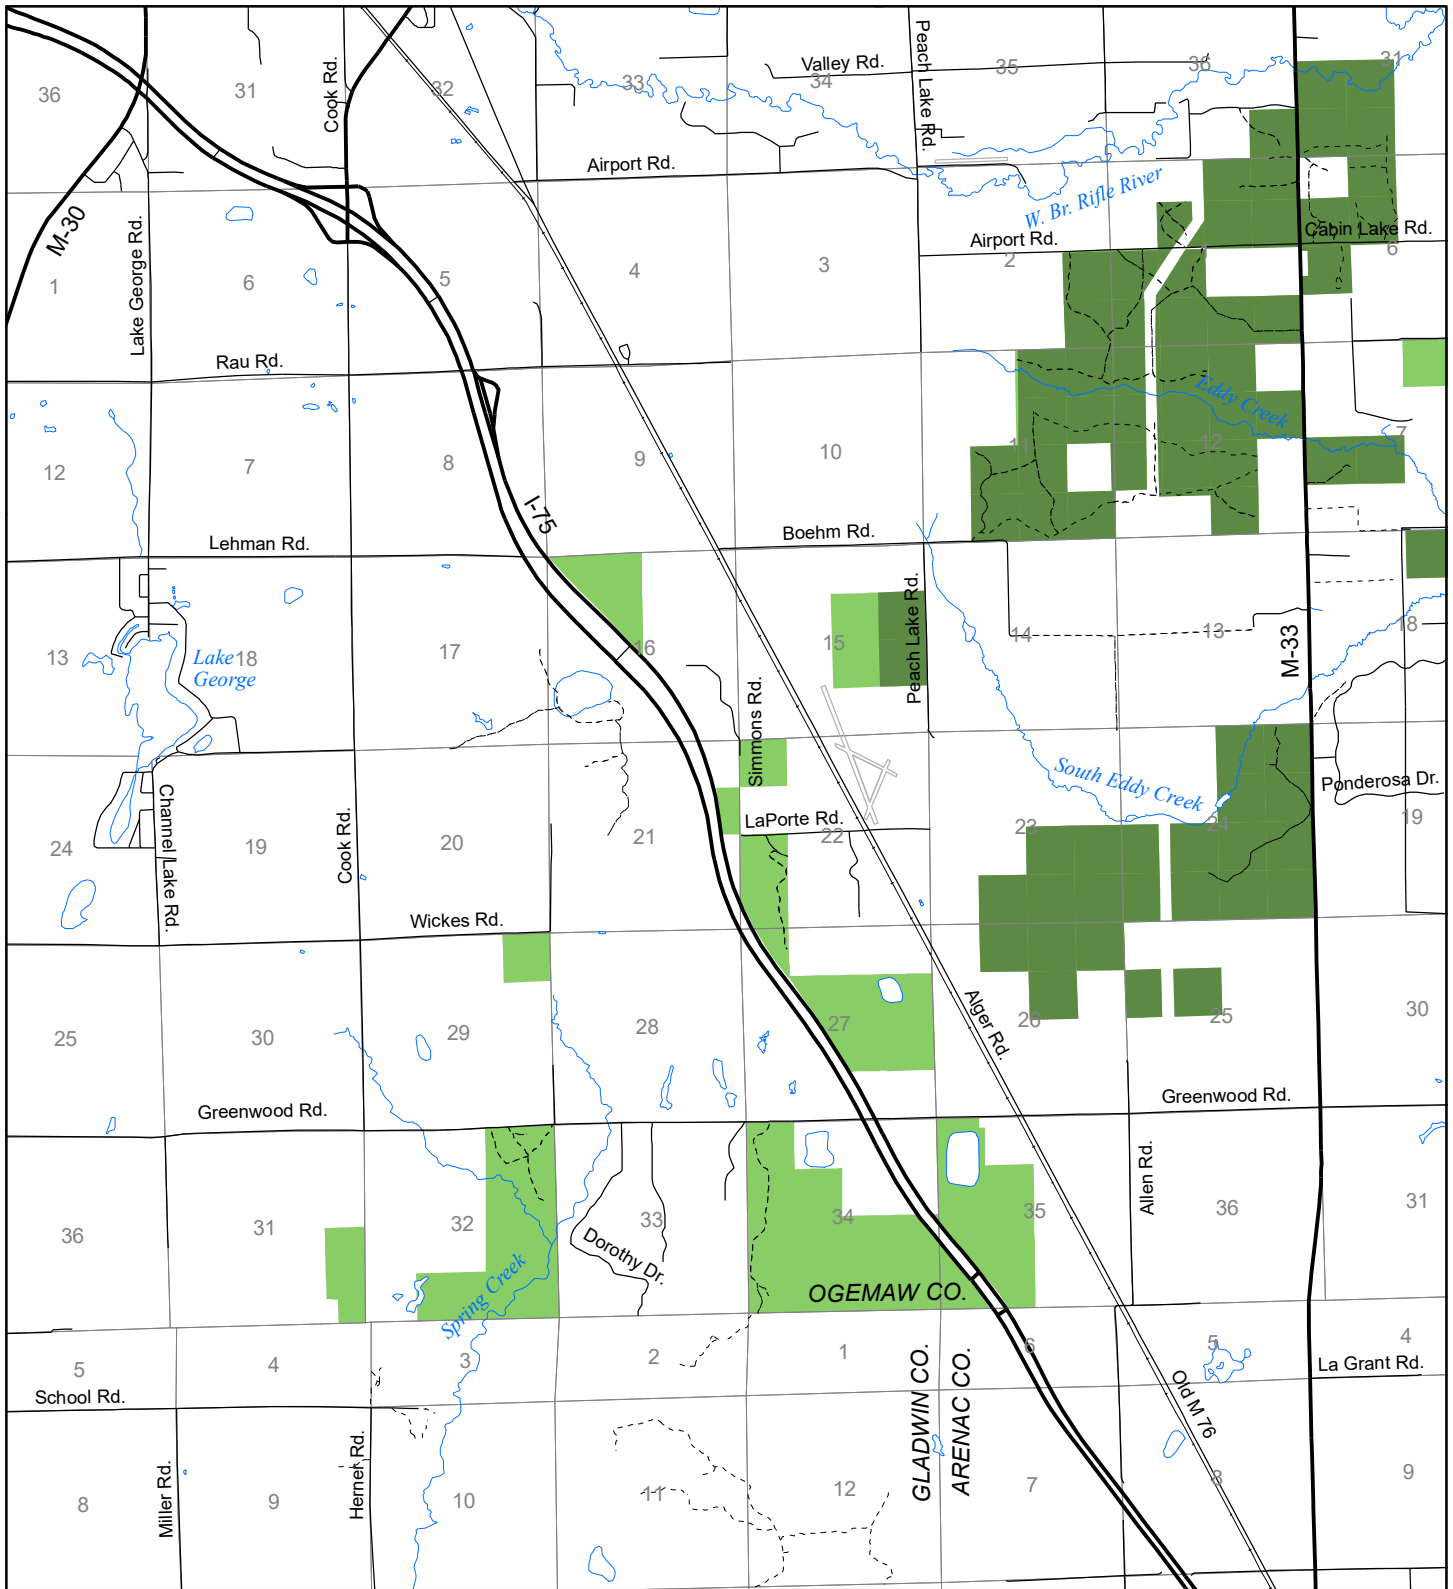

Fuelwood Collection Ogemaw County T21N, R02E

- State land open to fuelwood collection
- State land closed to fuelwood collection

Effective: April 1, 2017

0

1

MILE

03/14/2017