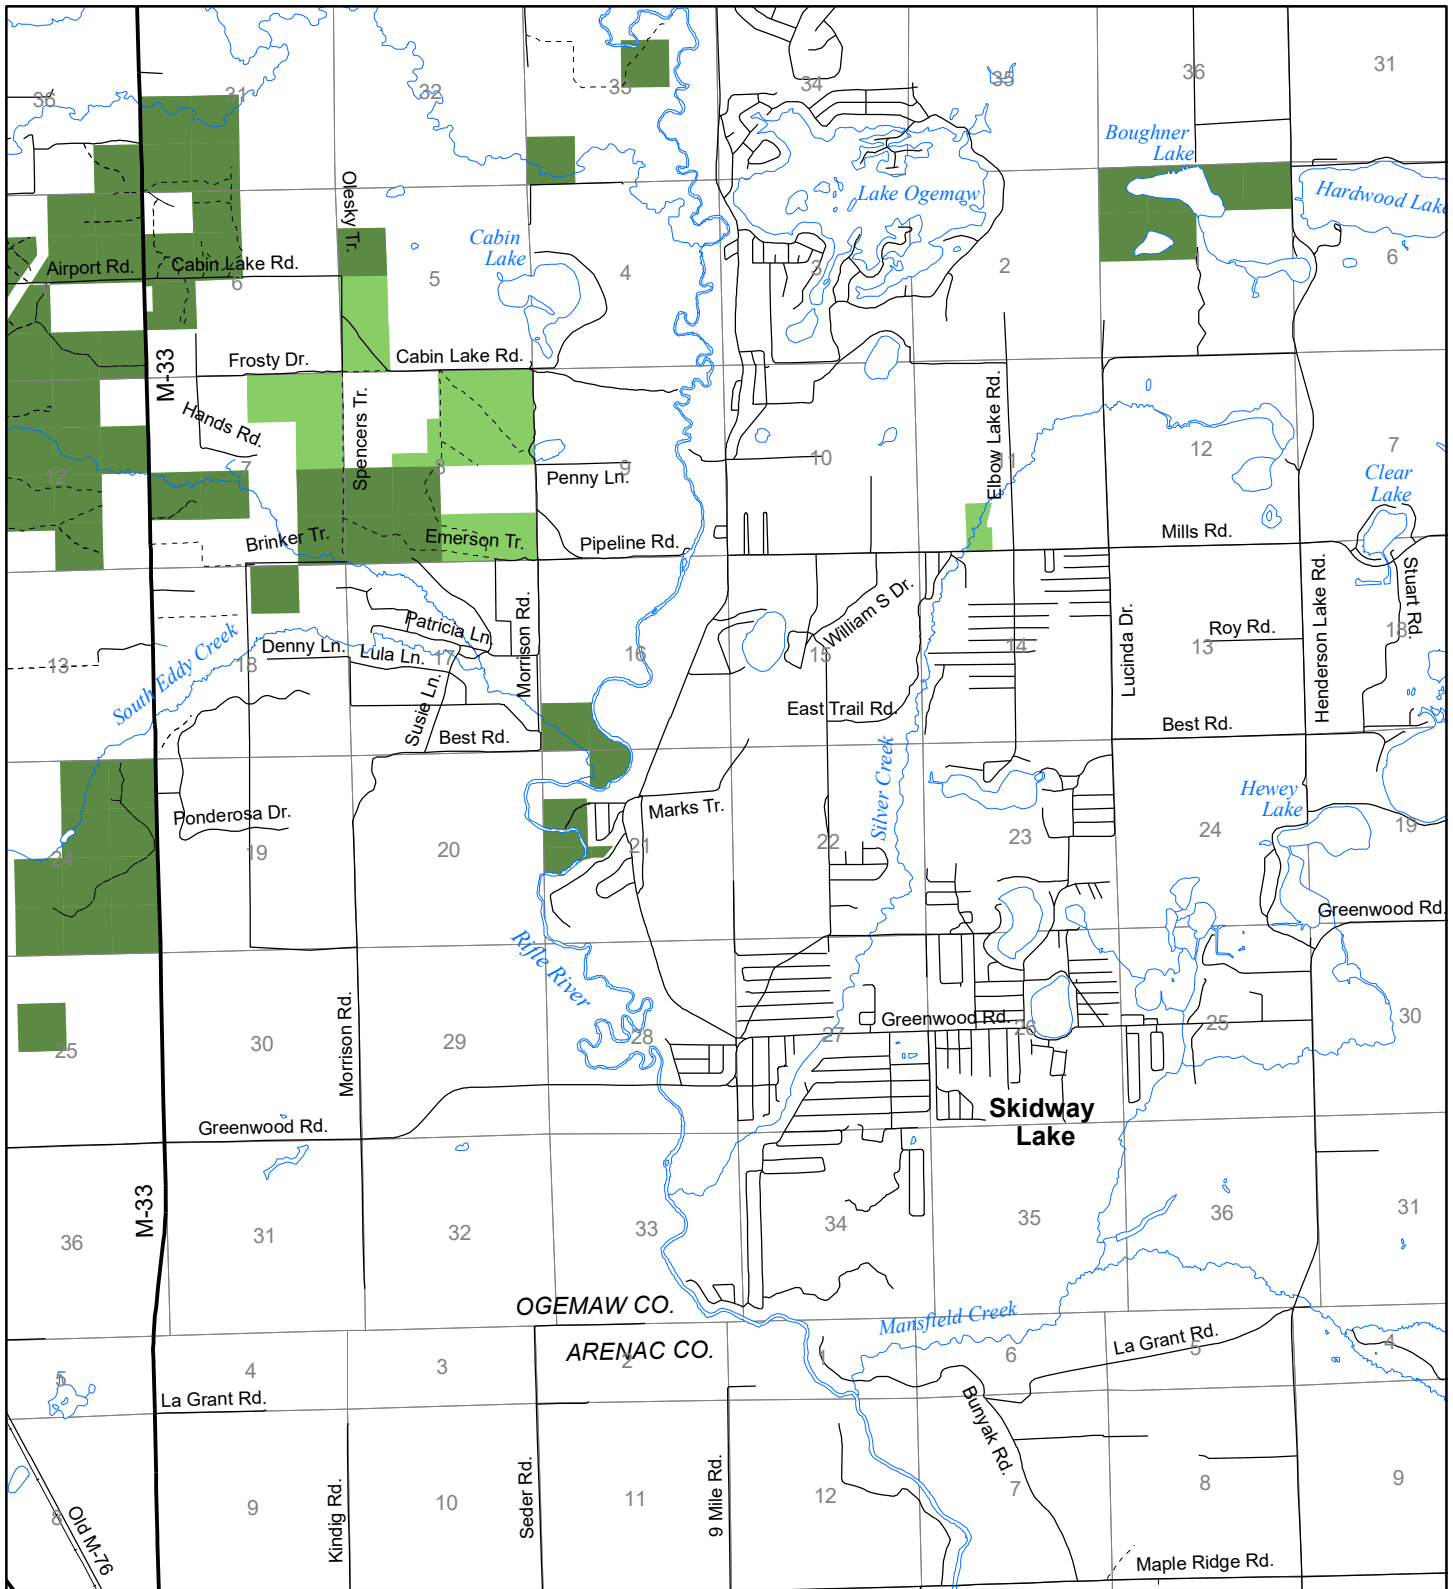

# Fuelwood Collection Ogemaw County T21N, R03E

- State land open to fuelwood collection
- State land closed to fuelwood collection

Effective: April 1, 2017

0 N 1  
MILE  
03/14/2017