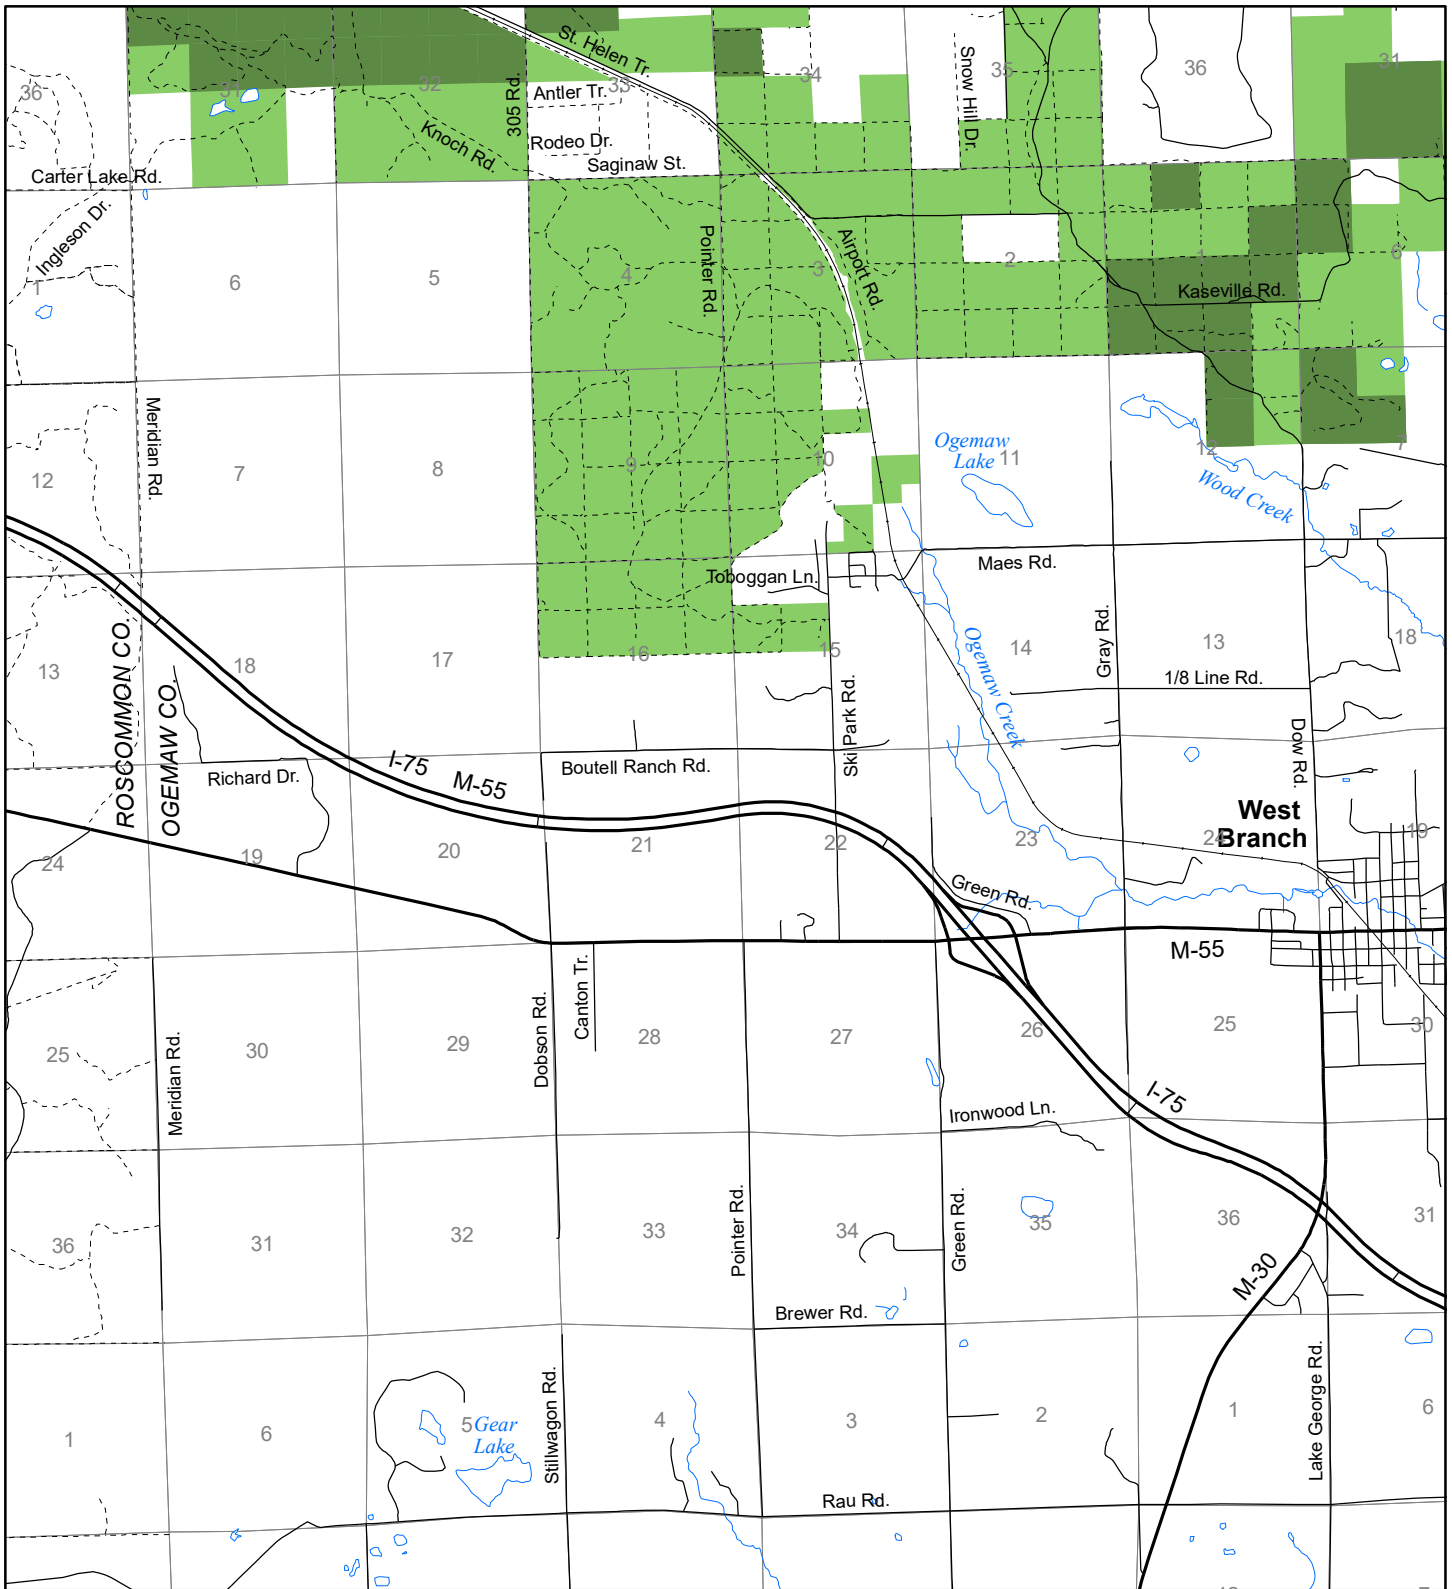

Fuelwood Collection Ogemaw County T22N, R01E

- State land open to fuelwood collection
- State land closed to fuelwood collection

Effective: April 1, 2017

0

MILE

03/24/2017

N

DNR

MICHIGAN