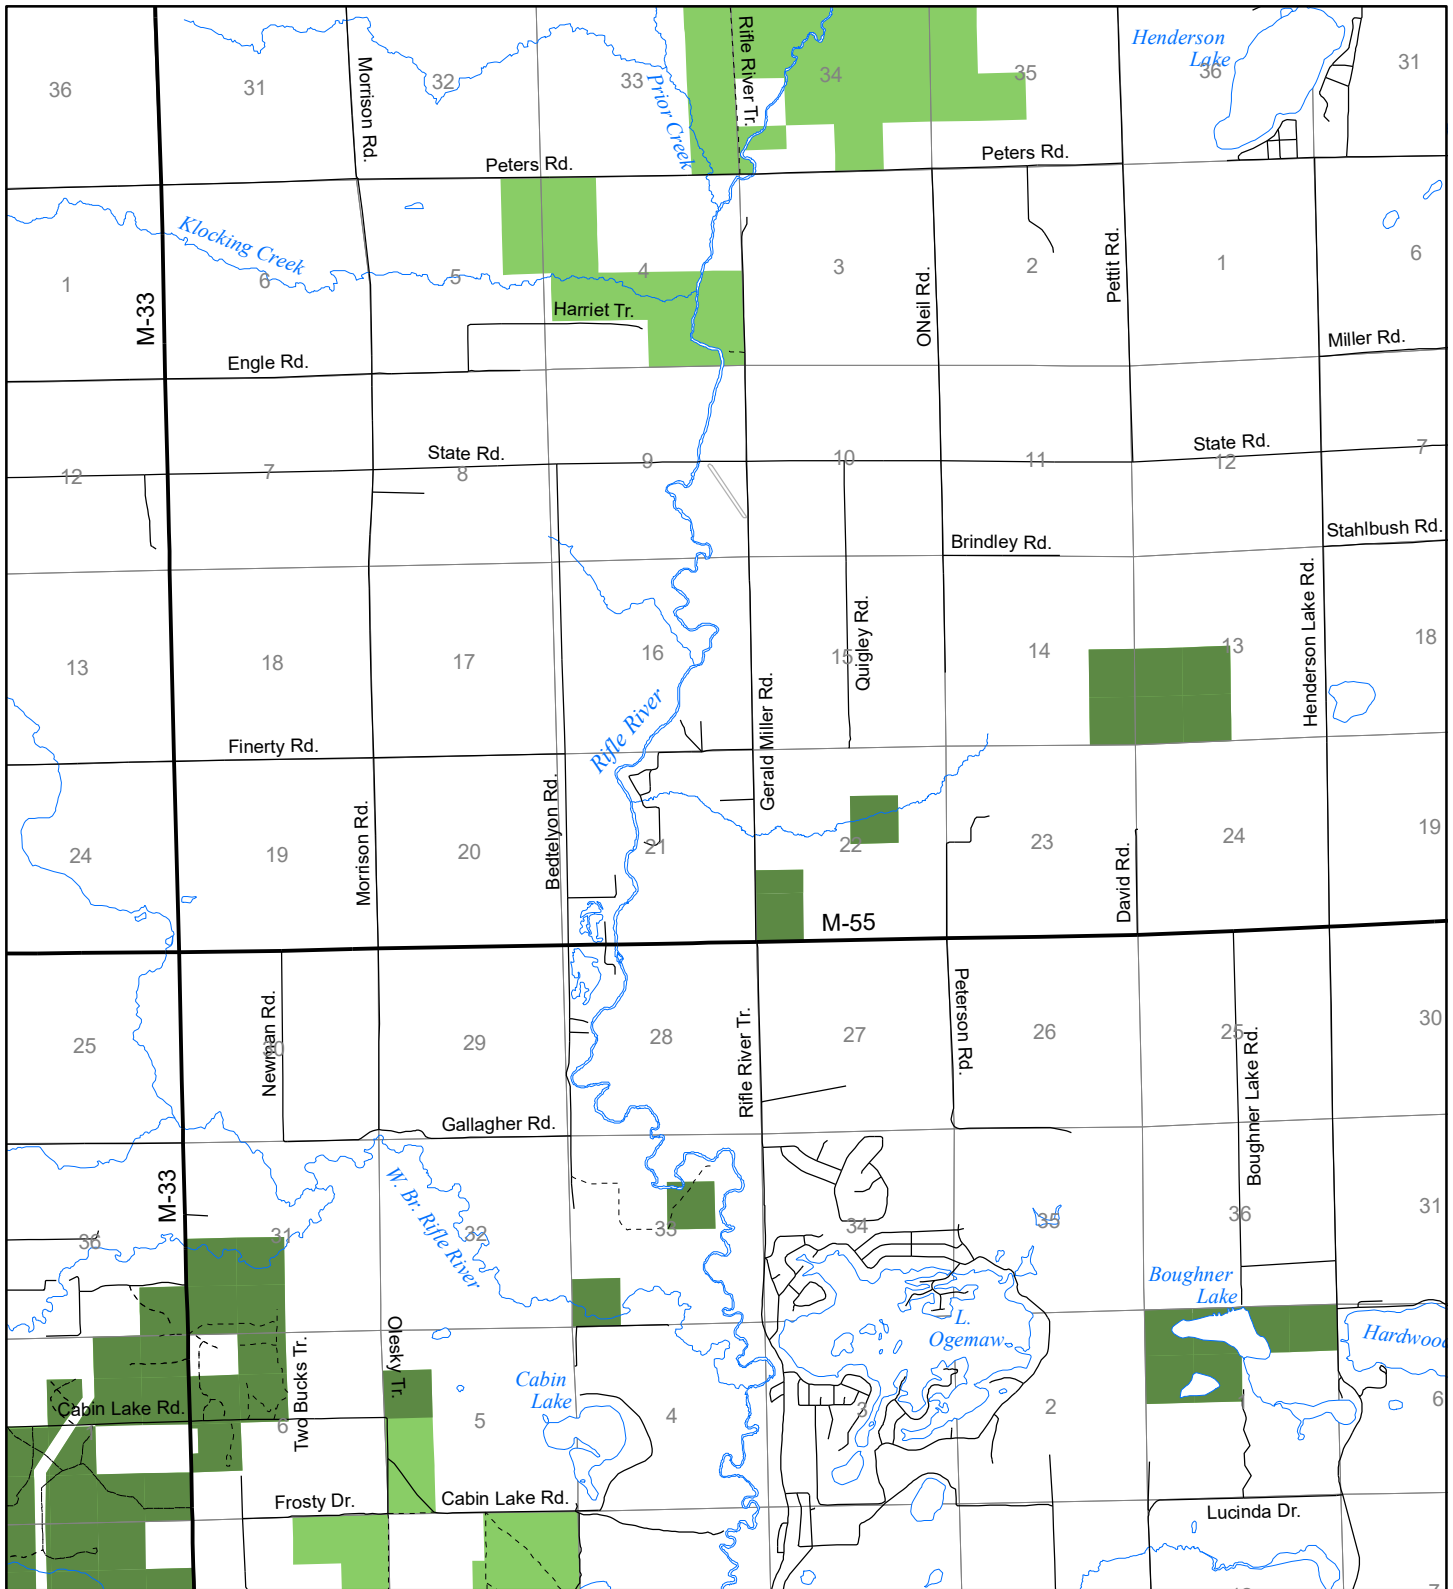

Fuelwood Collection Ogemaw County T22N, R03E

- State land open to fuelwood collection
- State land closed to fuelwood collection

Effective: April 1, 2017

0

MILE

03/14/2017

N