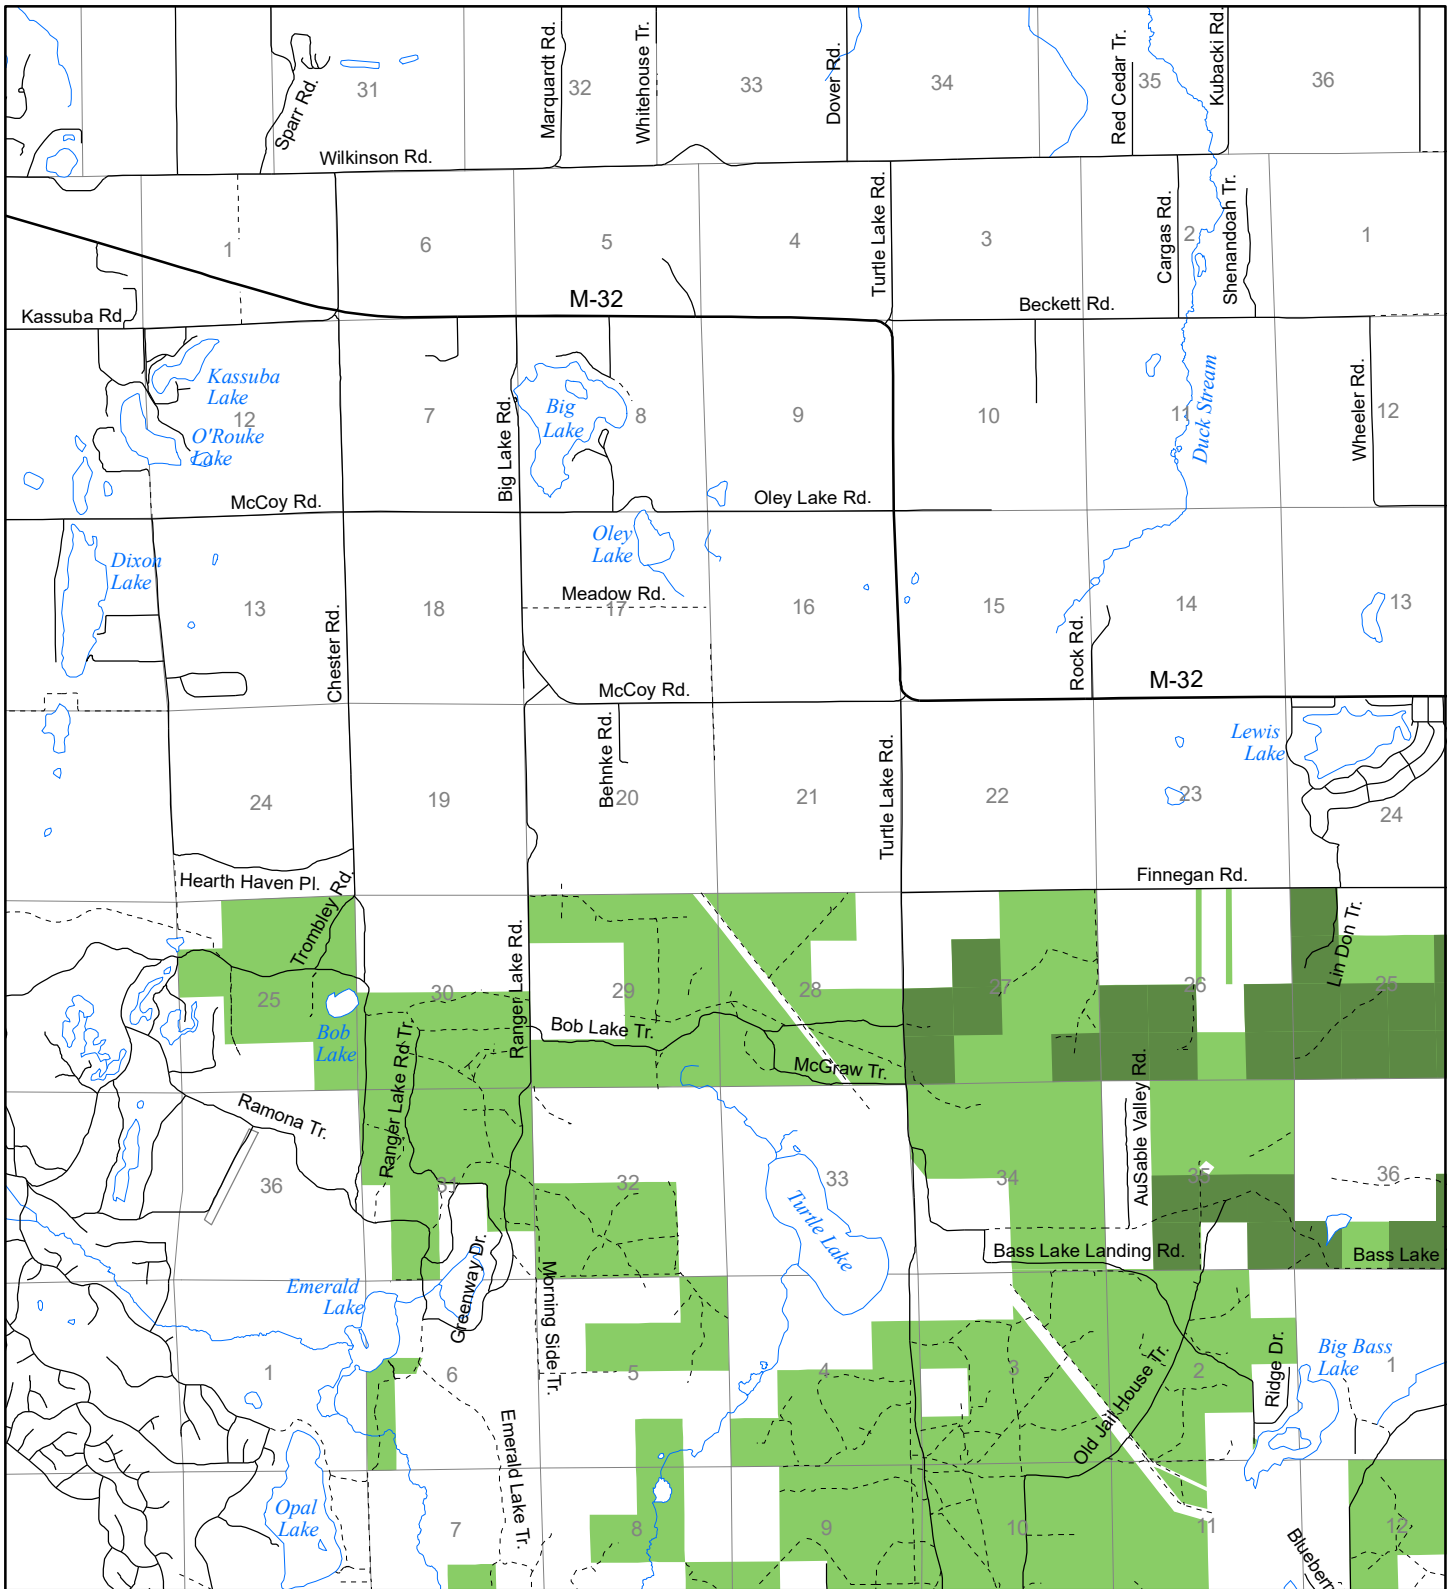

Fuelwood Collection Otsego County T30N, R02W

- State land open to fuelwood collection
- State land closed to fuelwood collection

Effective: April 1, 2017

0 N 1
MILE
03/09/2017