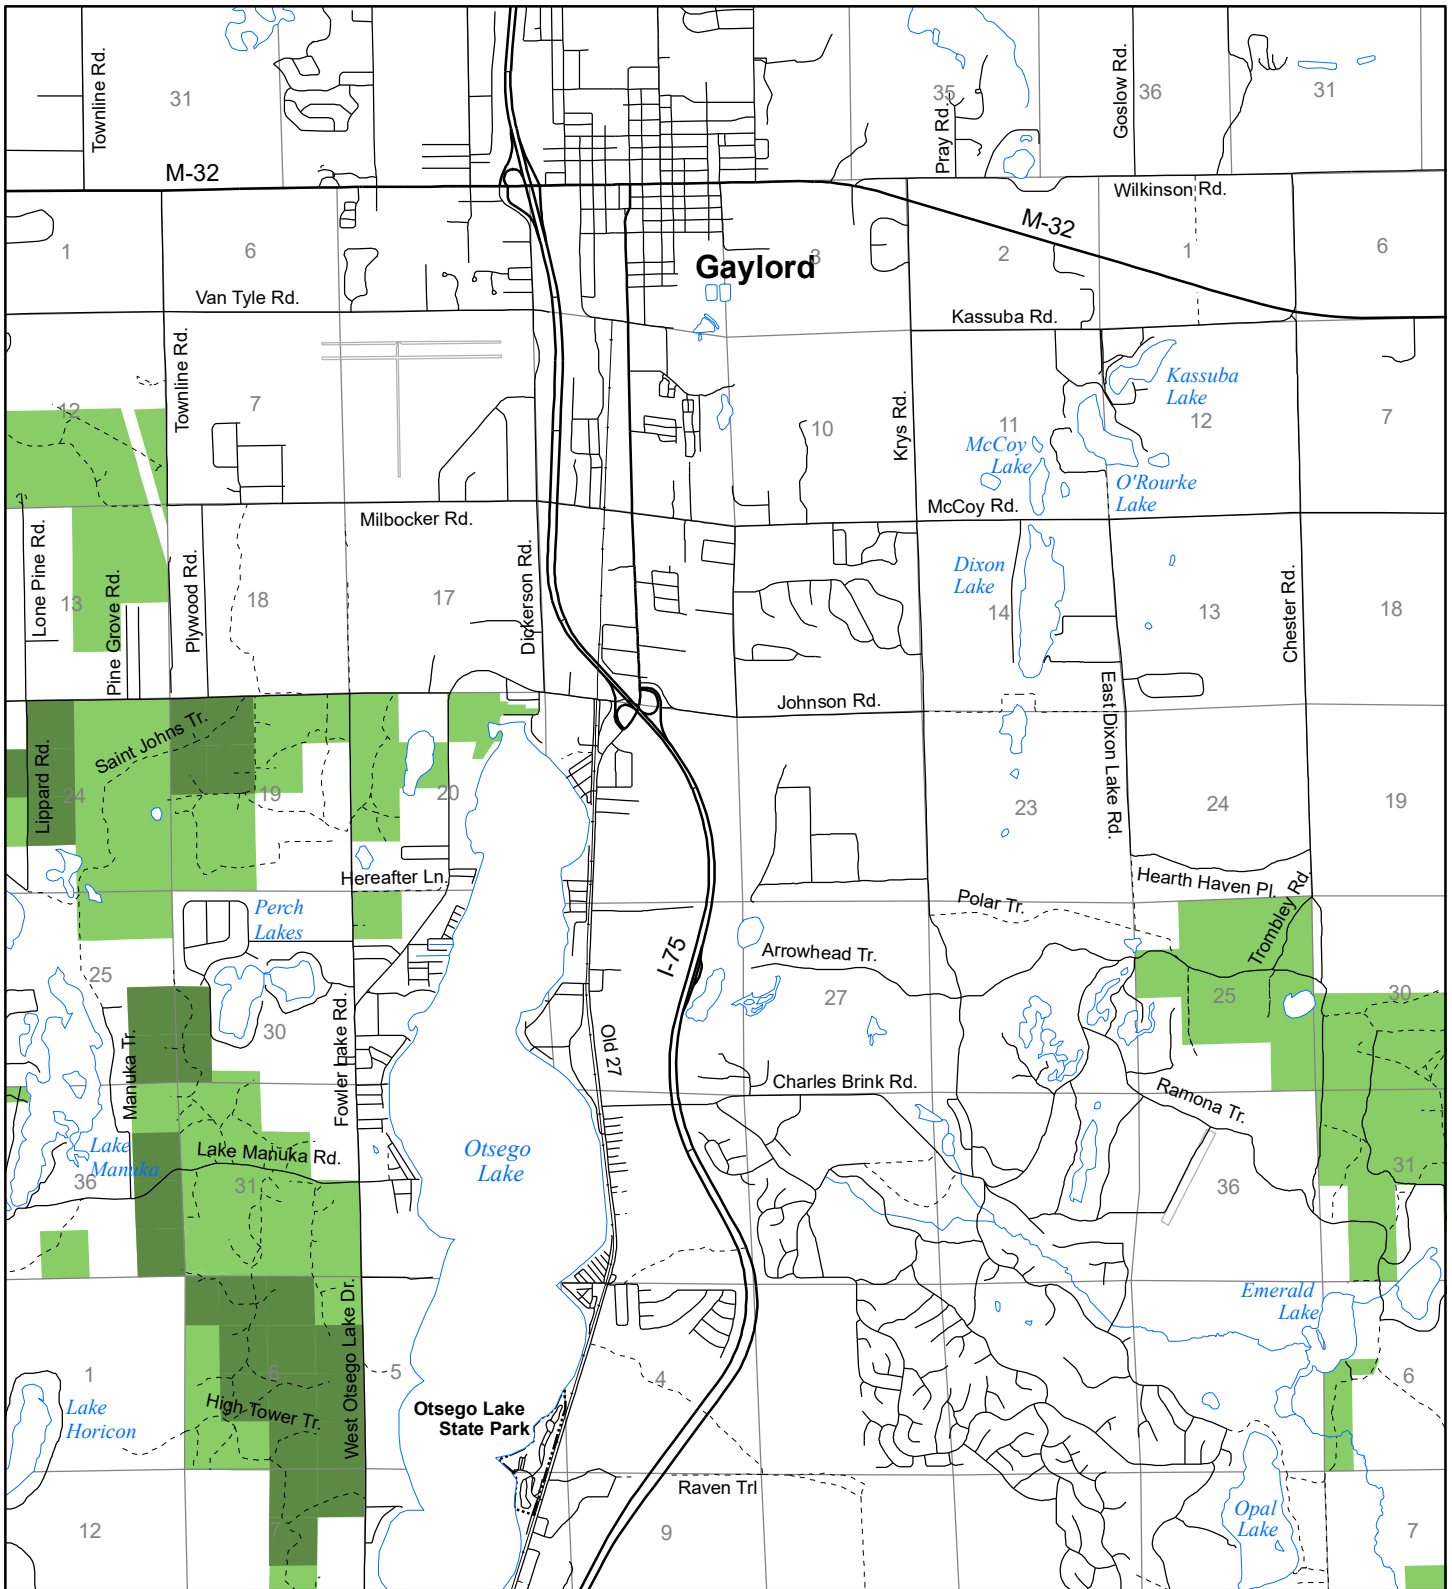

Fuelwood Collection
 Otsego County
 T30N, R03W

- State land open to fuelwood collection
- State land closed to fuelwood collection

Effective: April 1, 2017

0 N 1
 MILE
 03/09/2017