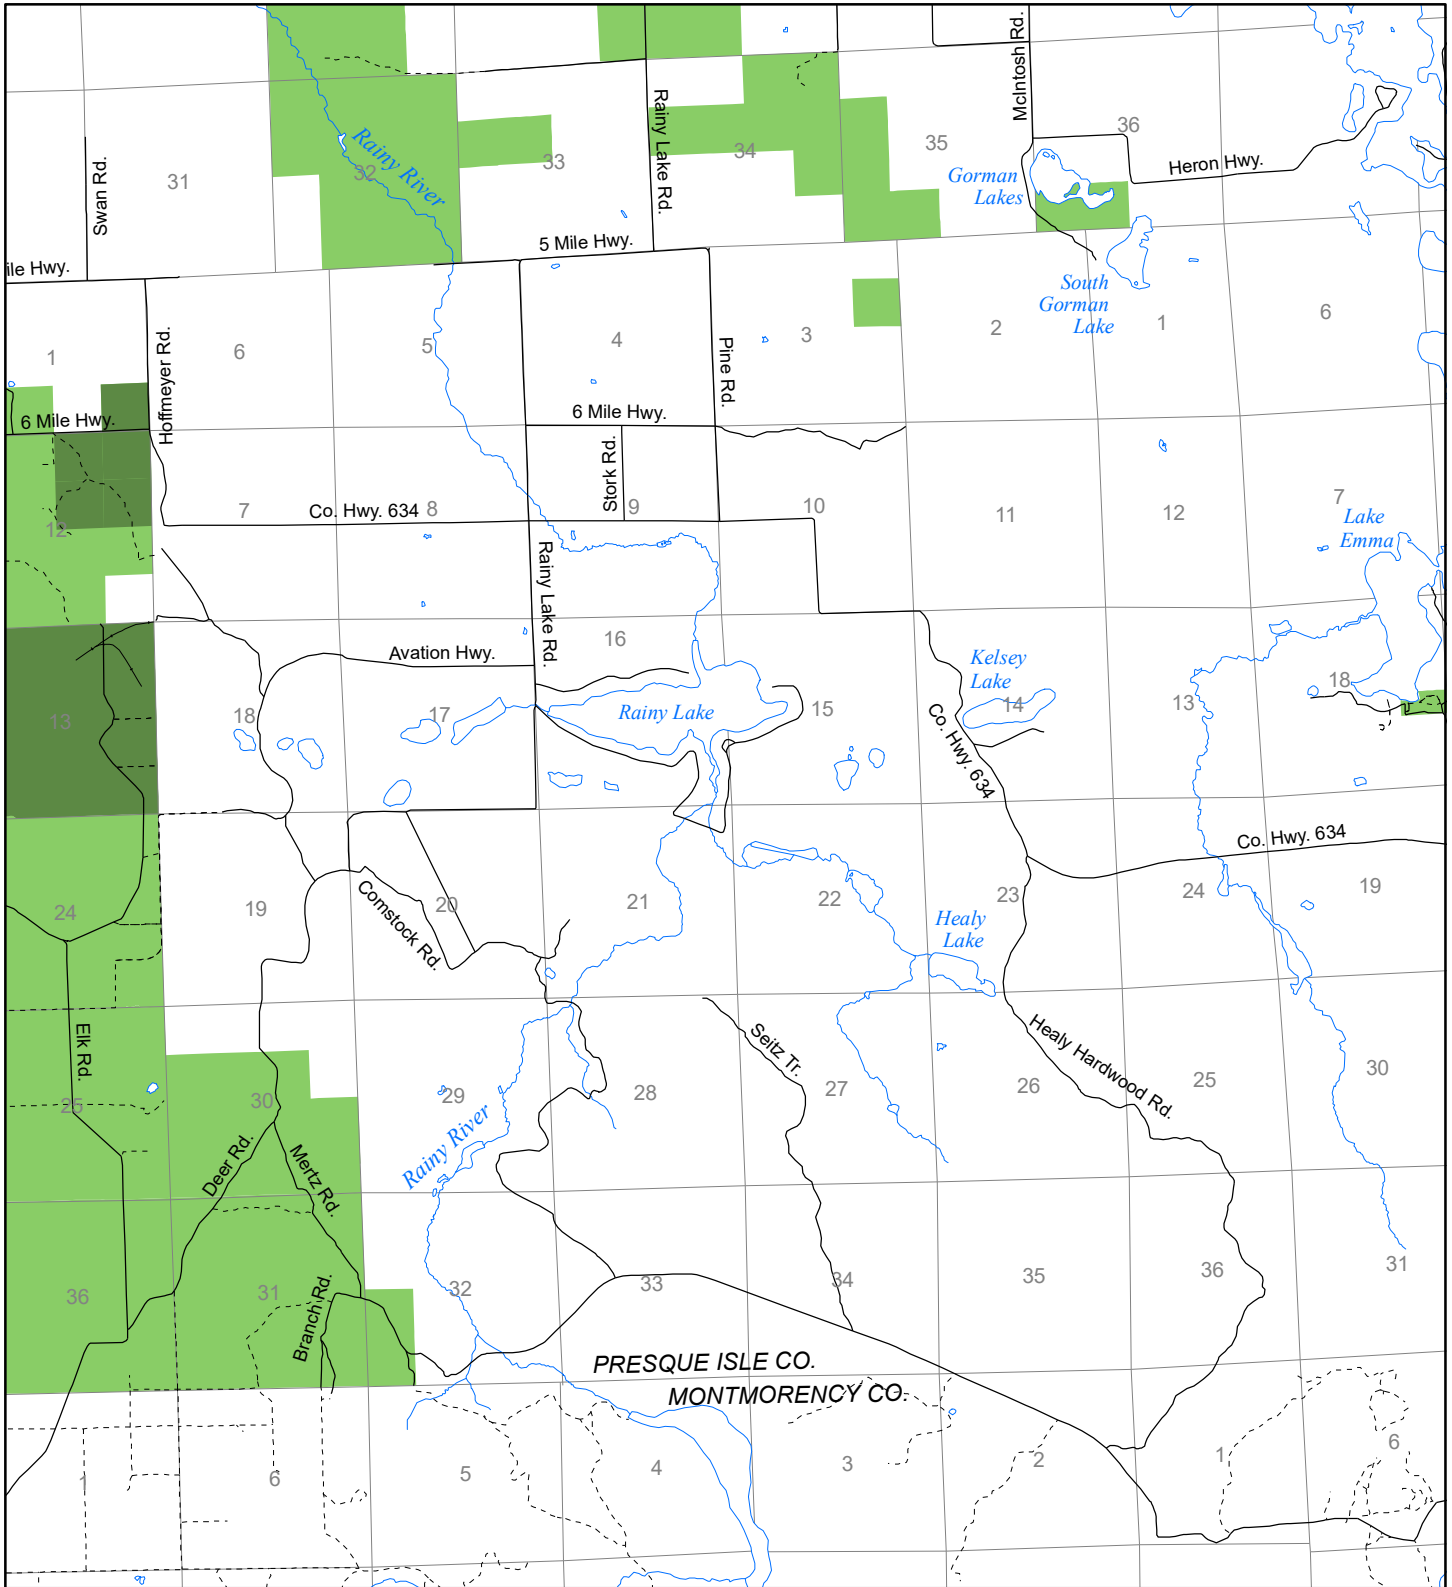

Fuelwood Collection
 Presque Isle County
T33N, R03E

- State land open to fuelwood collection
- State land closed to fuelwood collection

Effective: April 1, 2017

0 N 1
 MILE
 02/16/2017