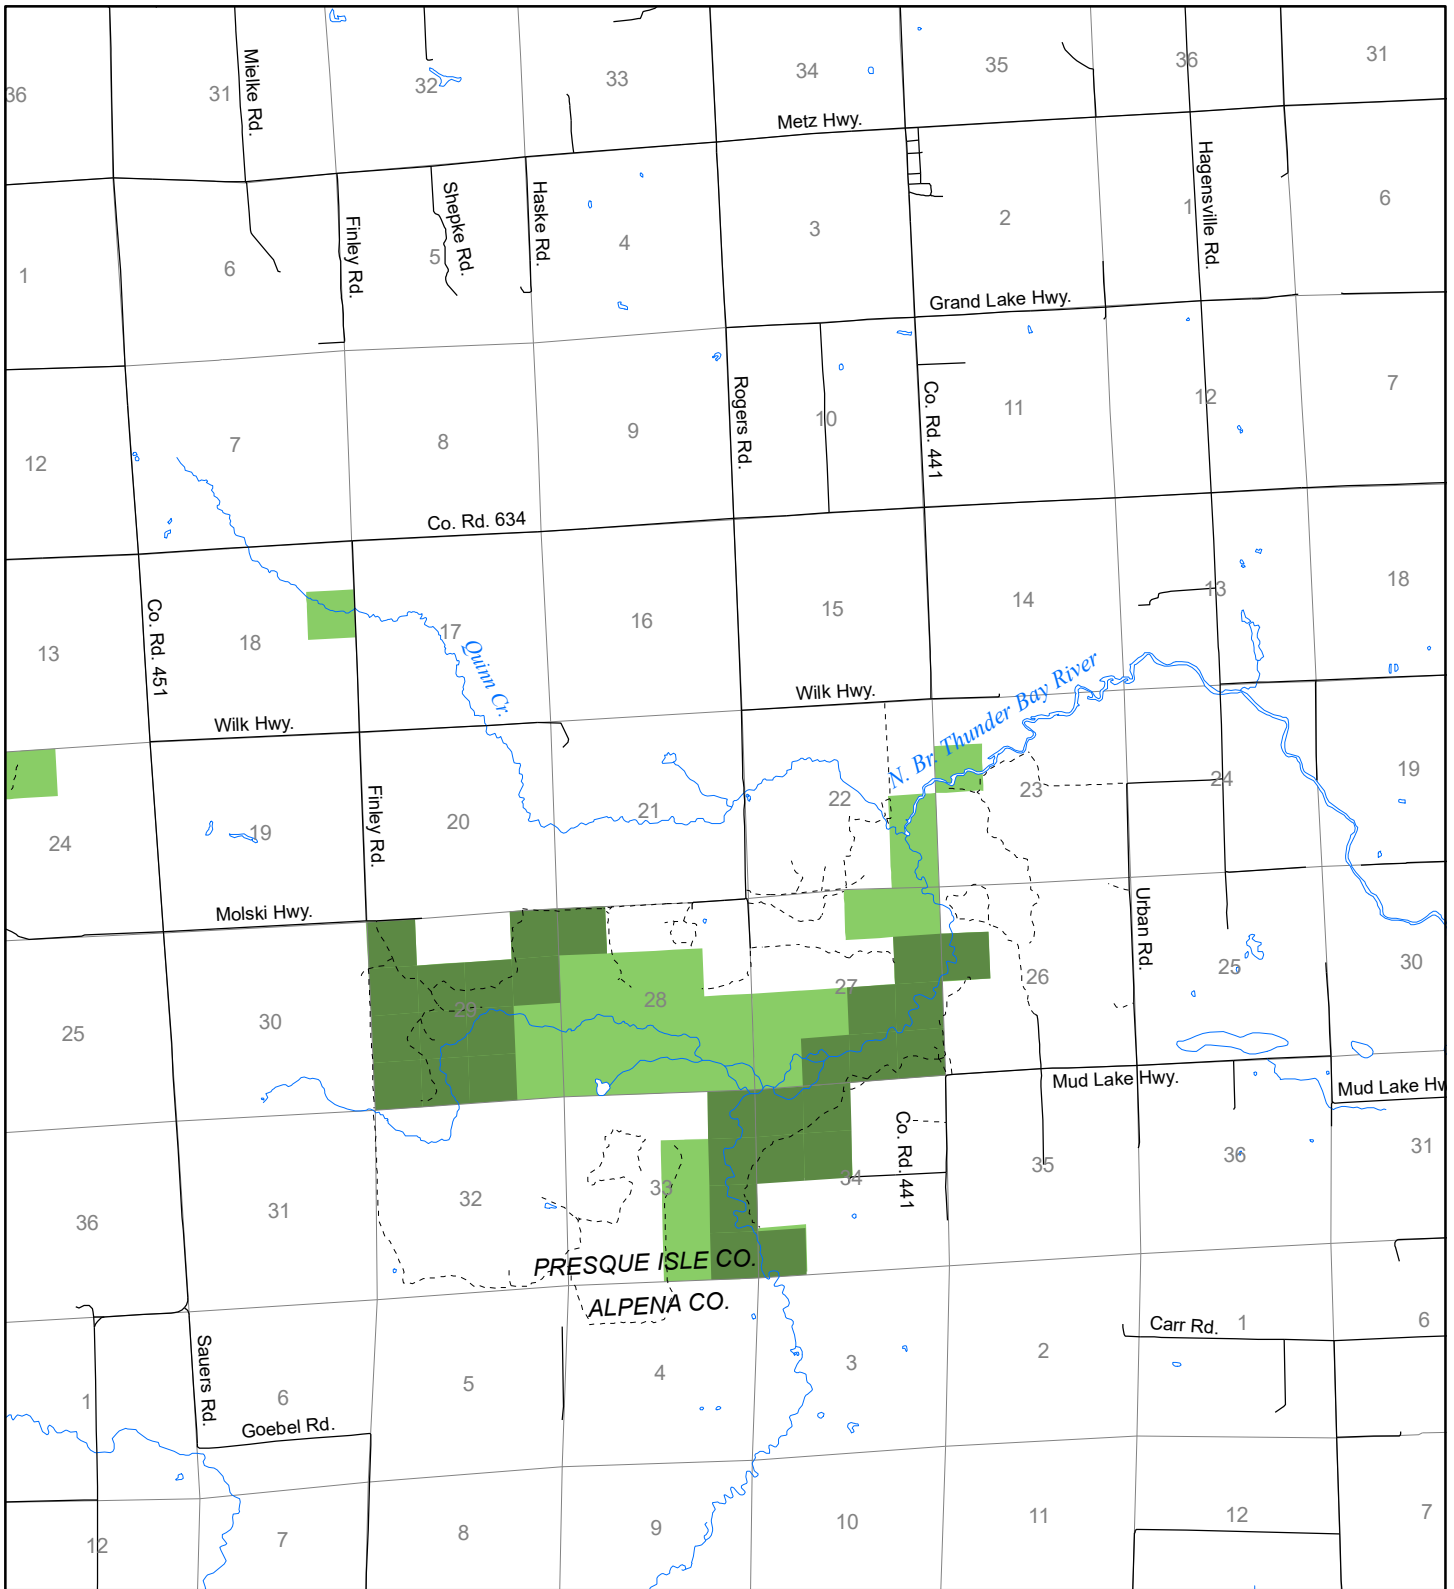

Fuelwood Collection  
 Presque Isle County  
**T33N, R05E**

- State land open to fuelwood collection
- State land closed to fuelwood collection

Effective: April 1, 2017

0 N 1  
 MILE  
 02/16/2017