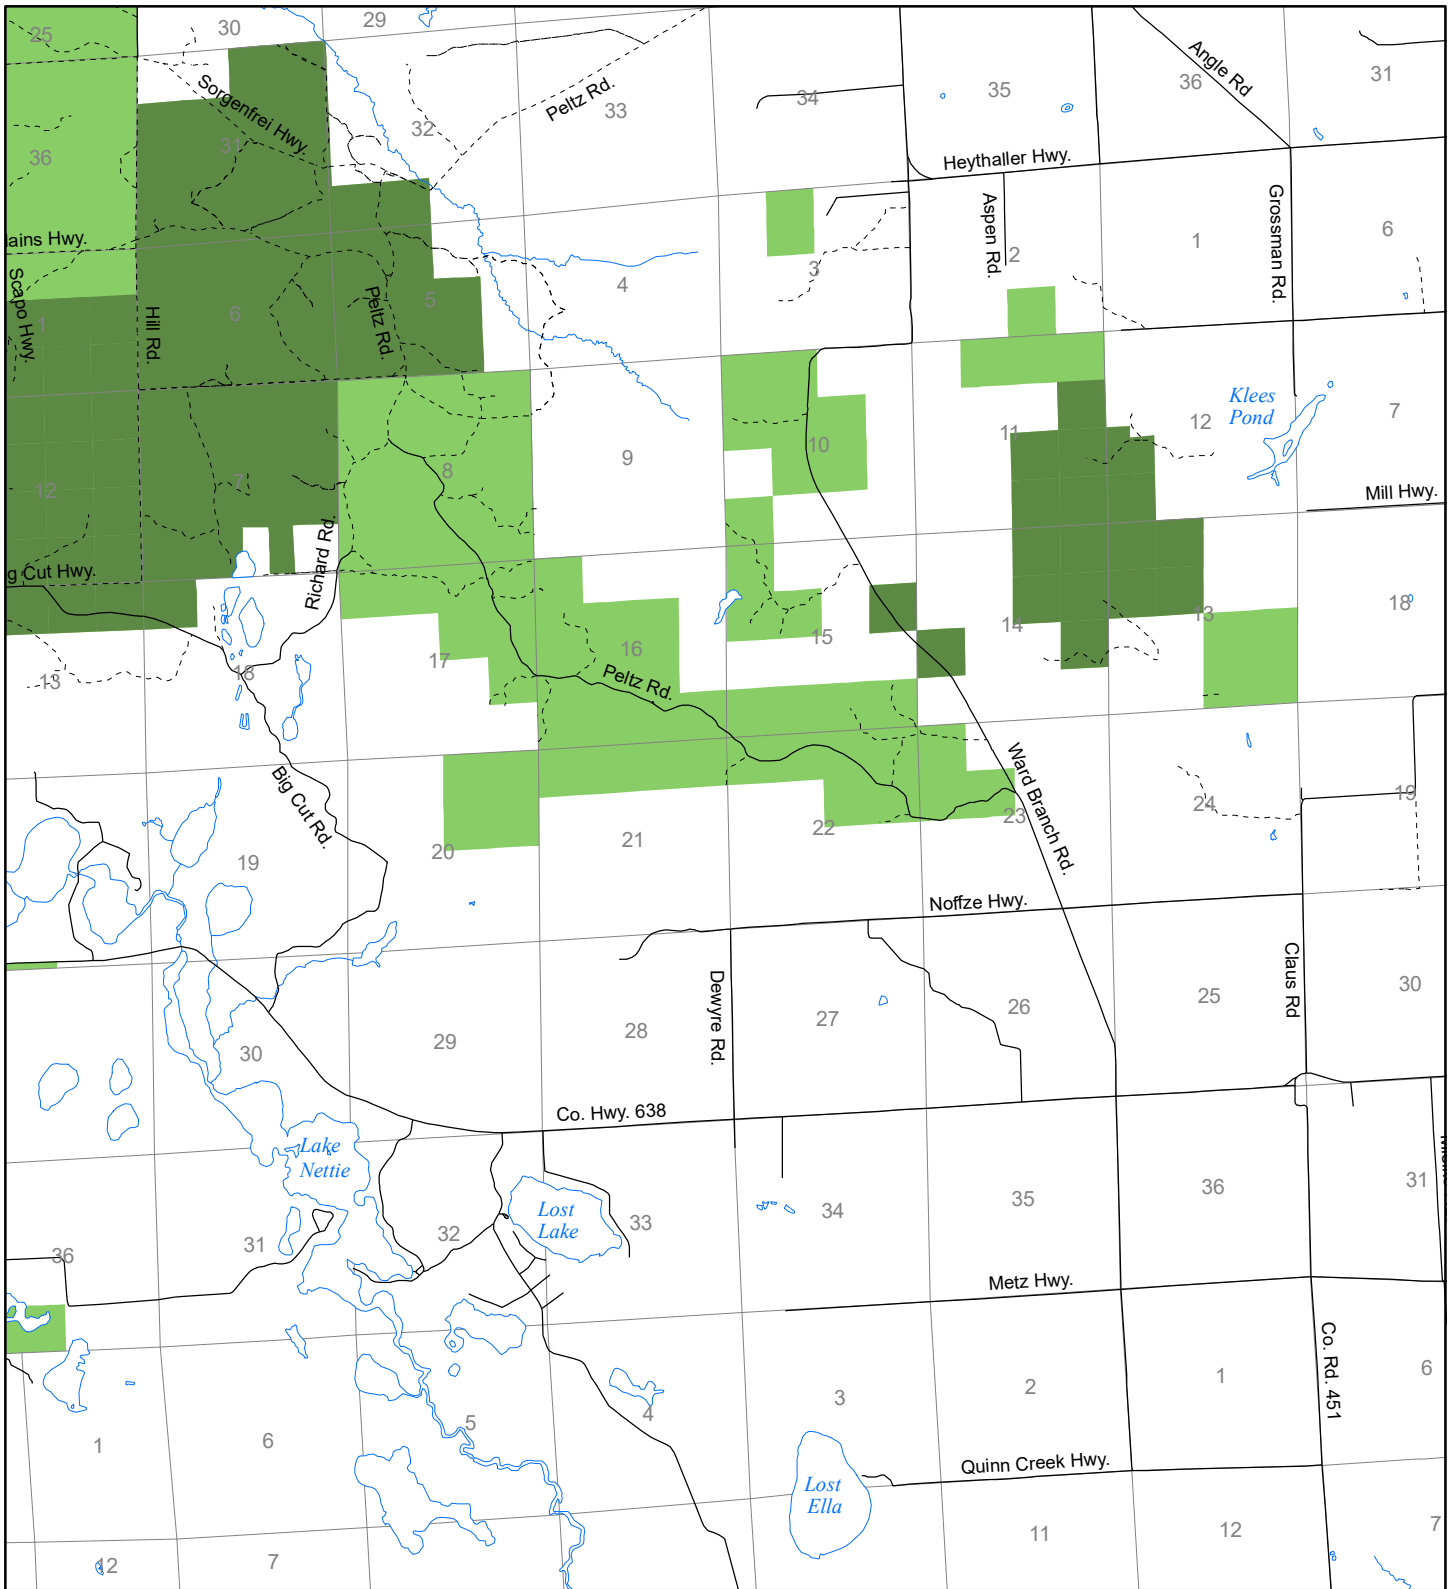

# Fuelwood Collection Presque Isle County T34N, R04E

- State land open to fuelwood collection
- State land closed to fuelwood collection

Effective: April 1, 2017