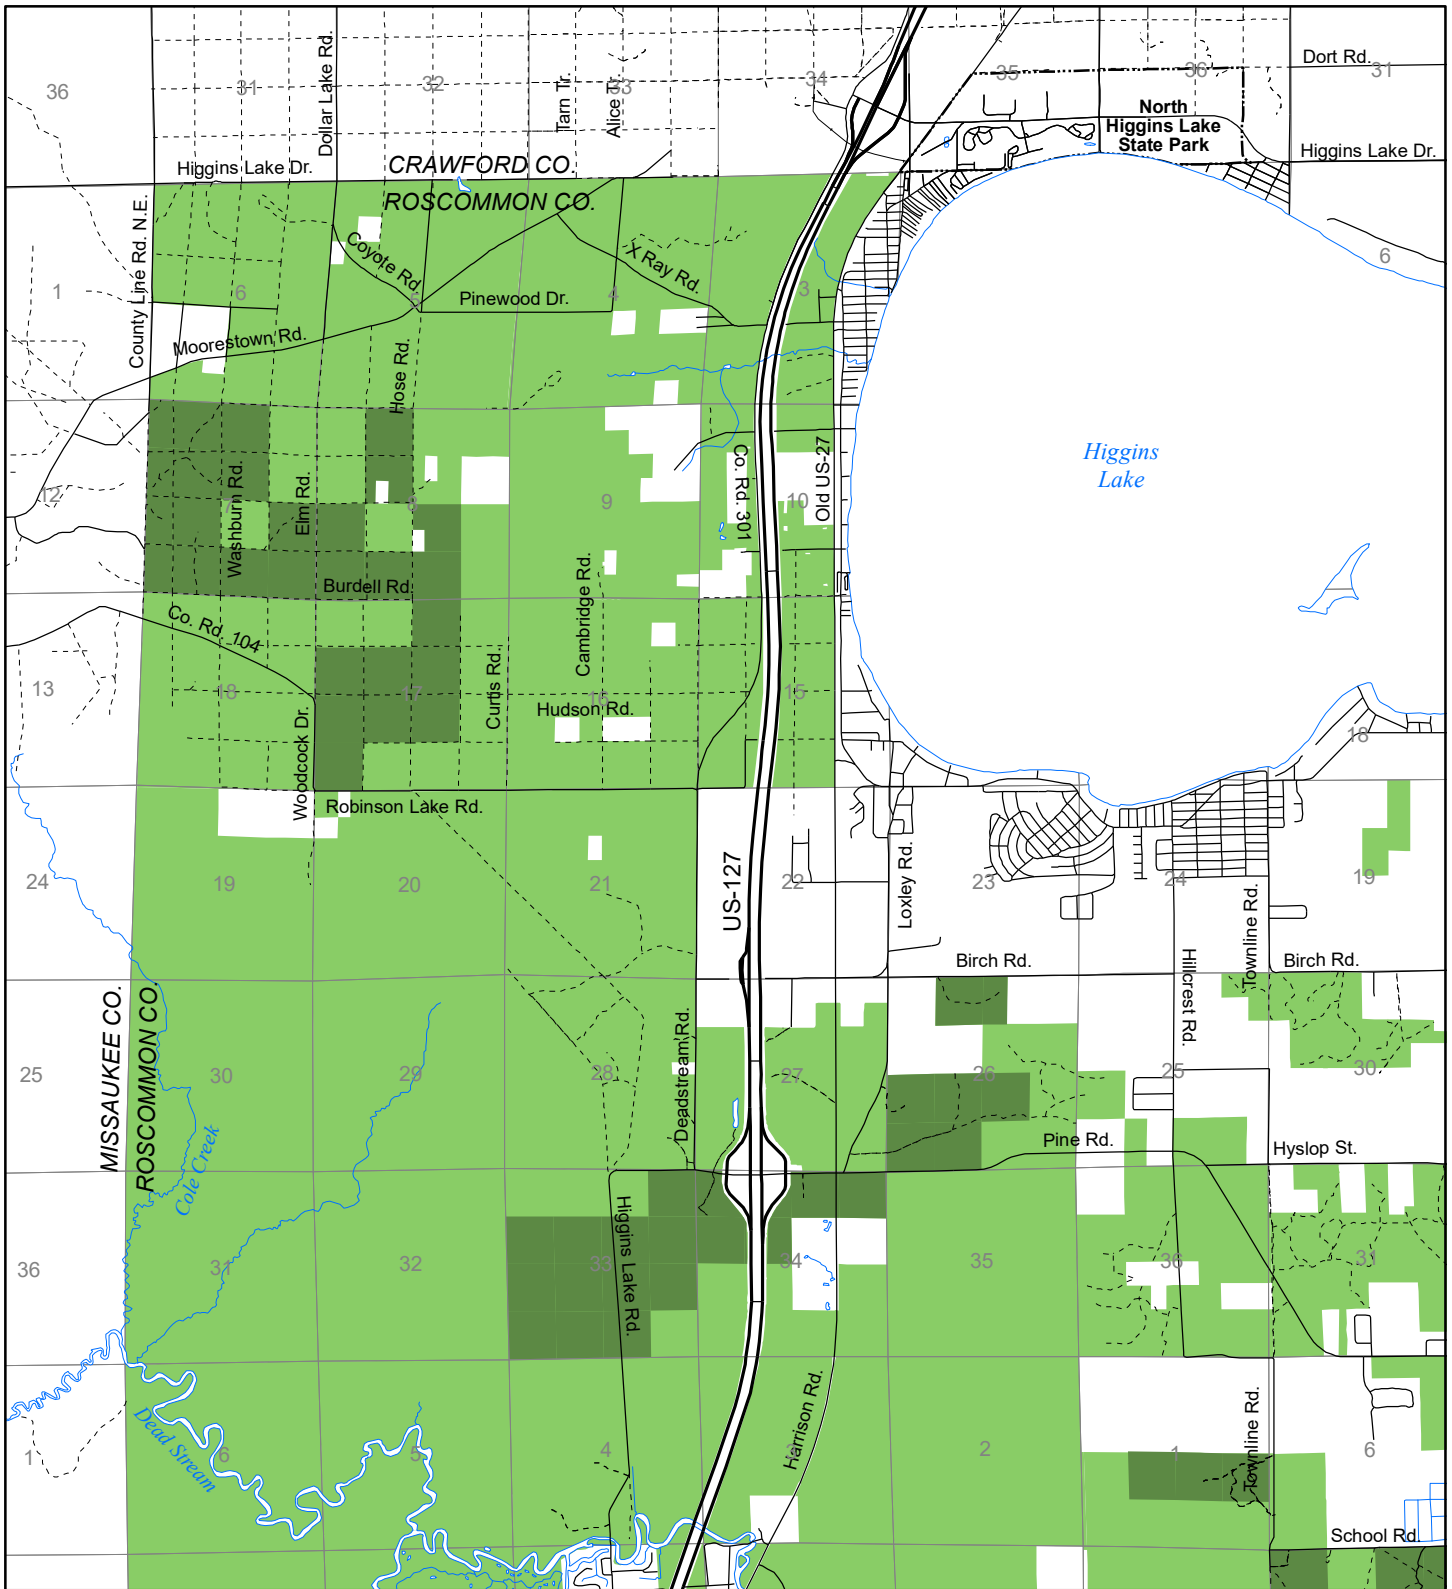

Fuelwood Collection  
Roscommon County  
**T24N, R04W**

- State land open to fuelwood collection
- State land closed to fuelwood collection

Effective: April 1, 2017

0  1  
MILE  
03/14/2017

N

DEPARTMENT OF NATURAL RESOURCES  
DNR  
MICHIGAN