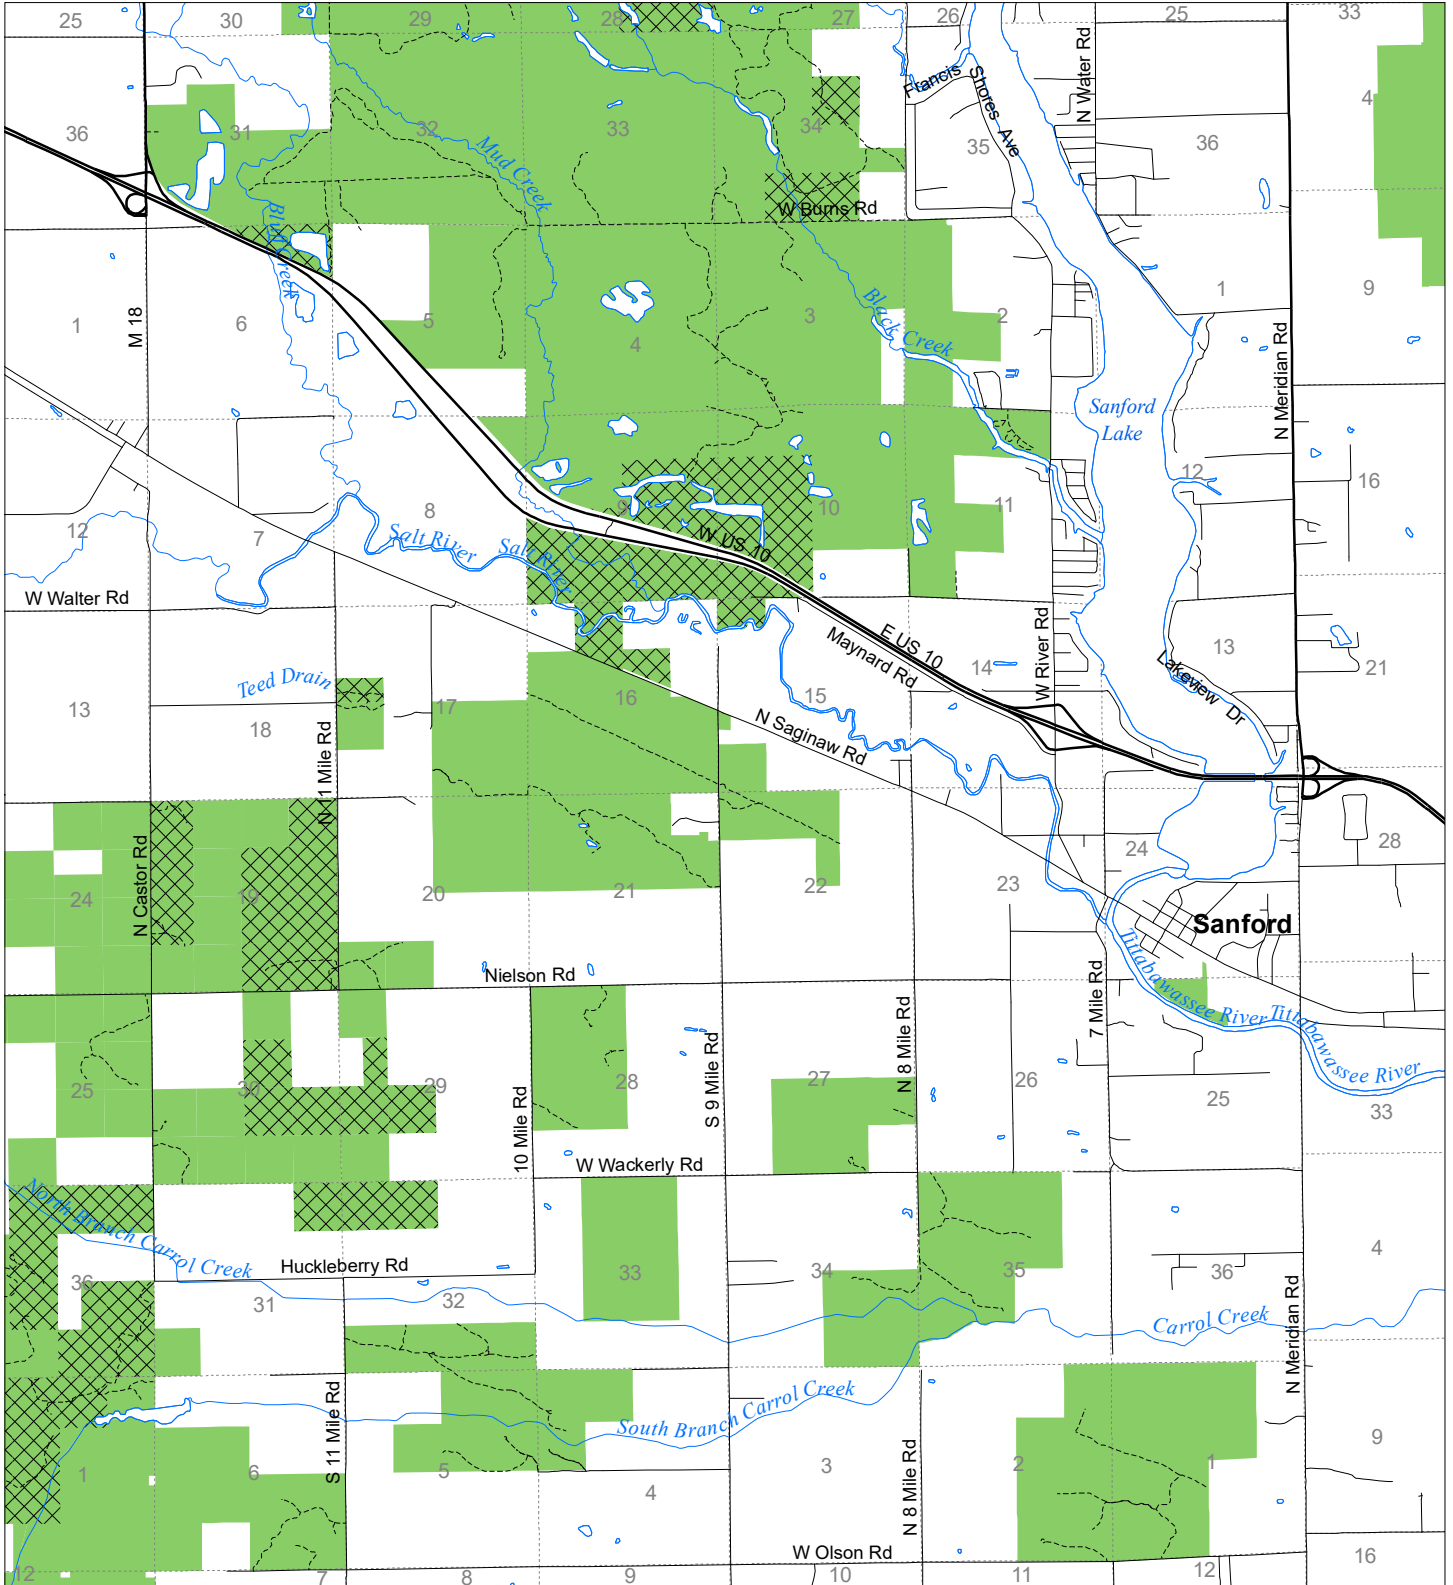

# Fuelwood Collection Midland County T15N,R01W

- State land open to fuelwood collection
- State land closed to fuelwood collection

Effective: April 1, 2019

Date: 03/20/2019