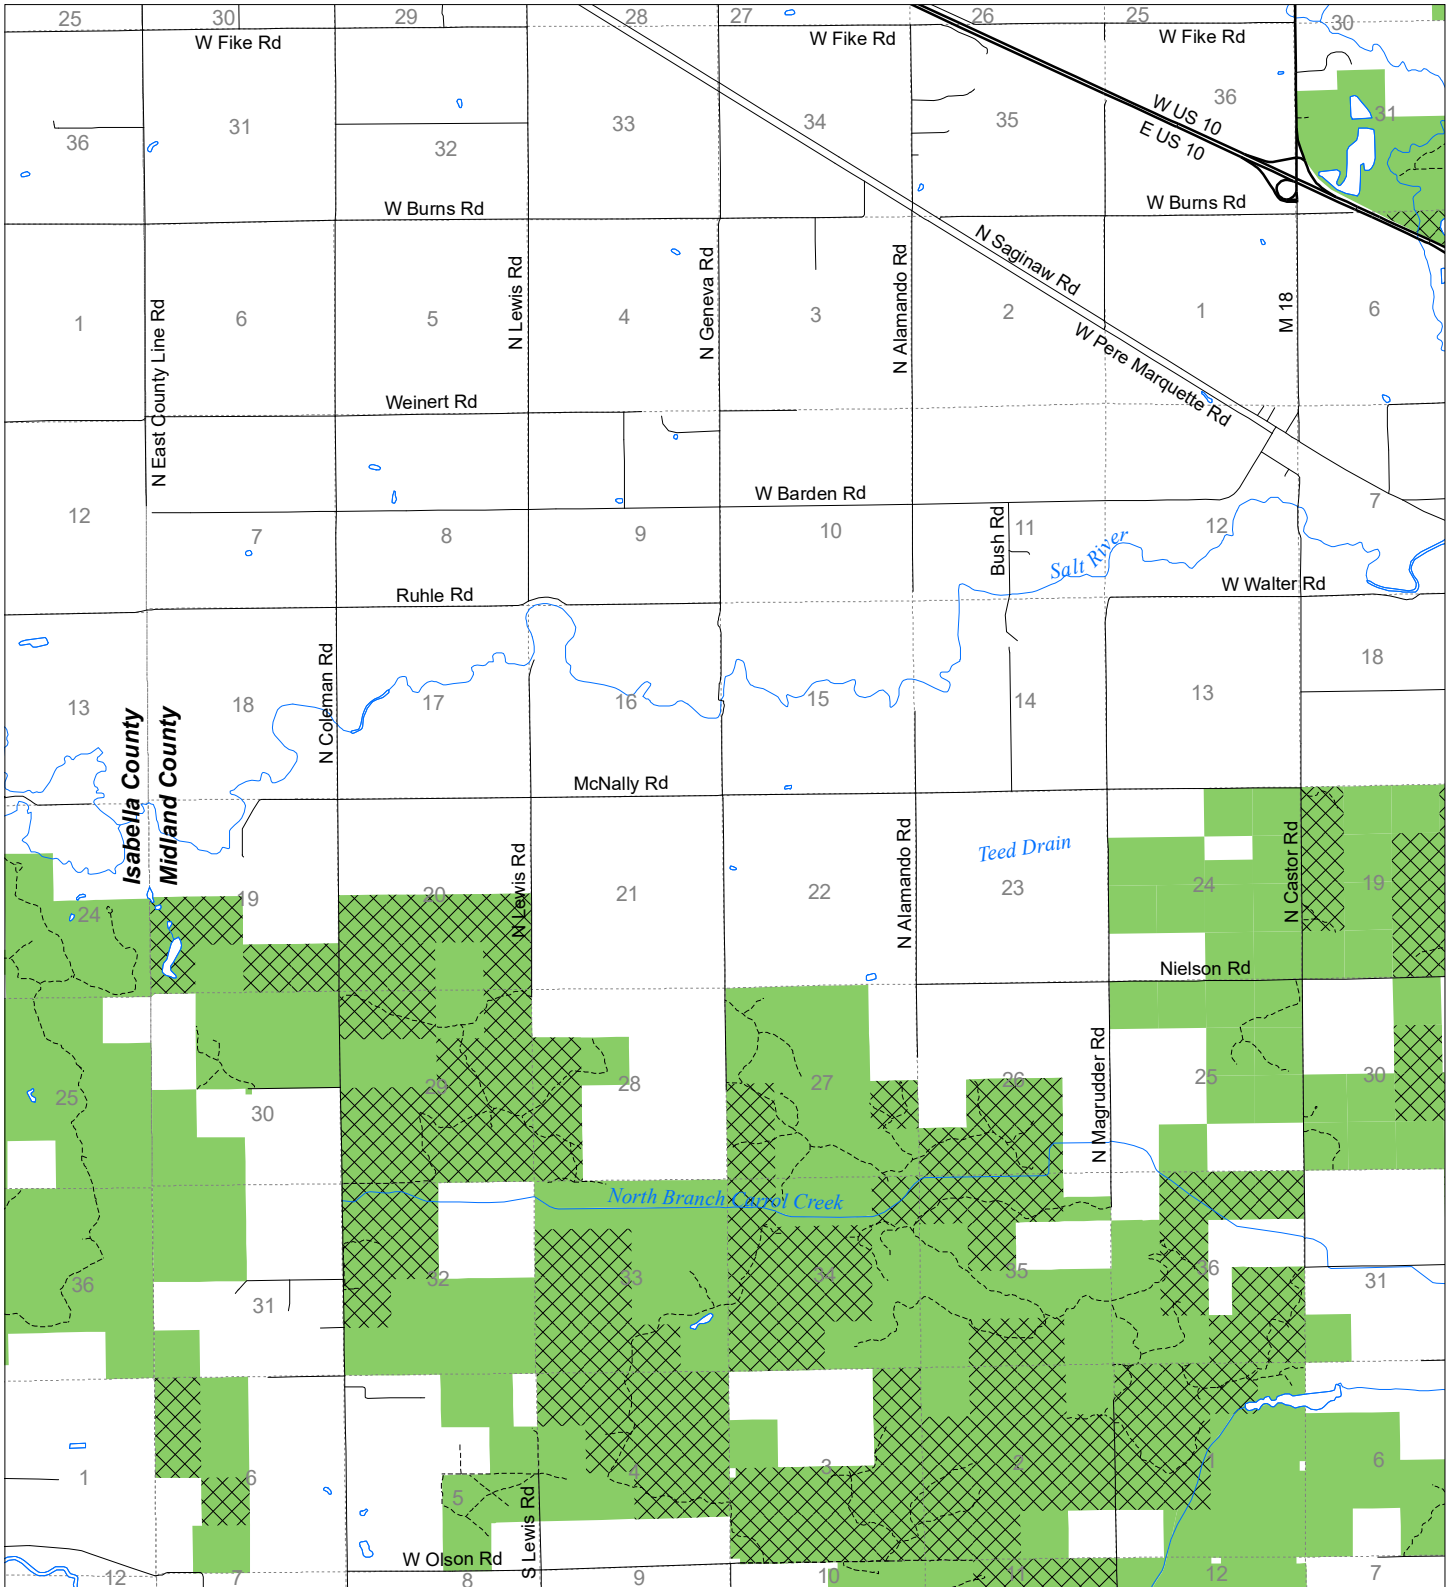

# Fuelwood Collection Midland County T15N,R02W

- State land open to fuelwood collection
- State land closed to fuelwood collection

Effective: April 1, 2019