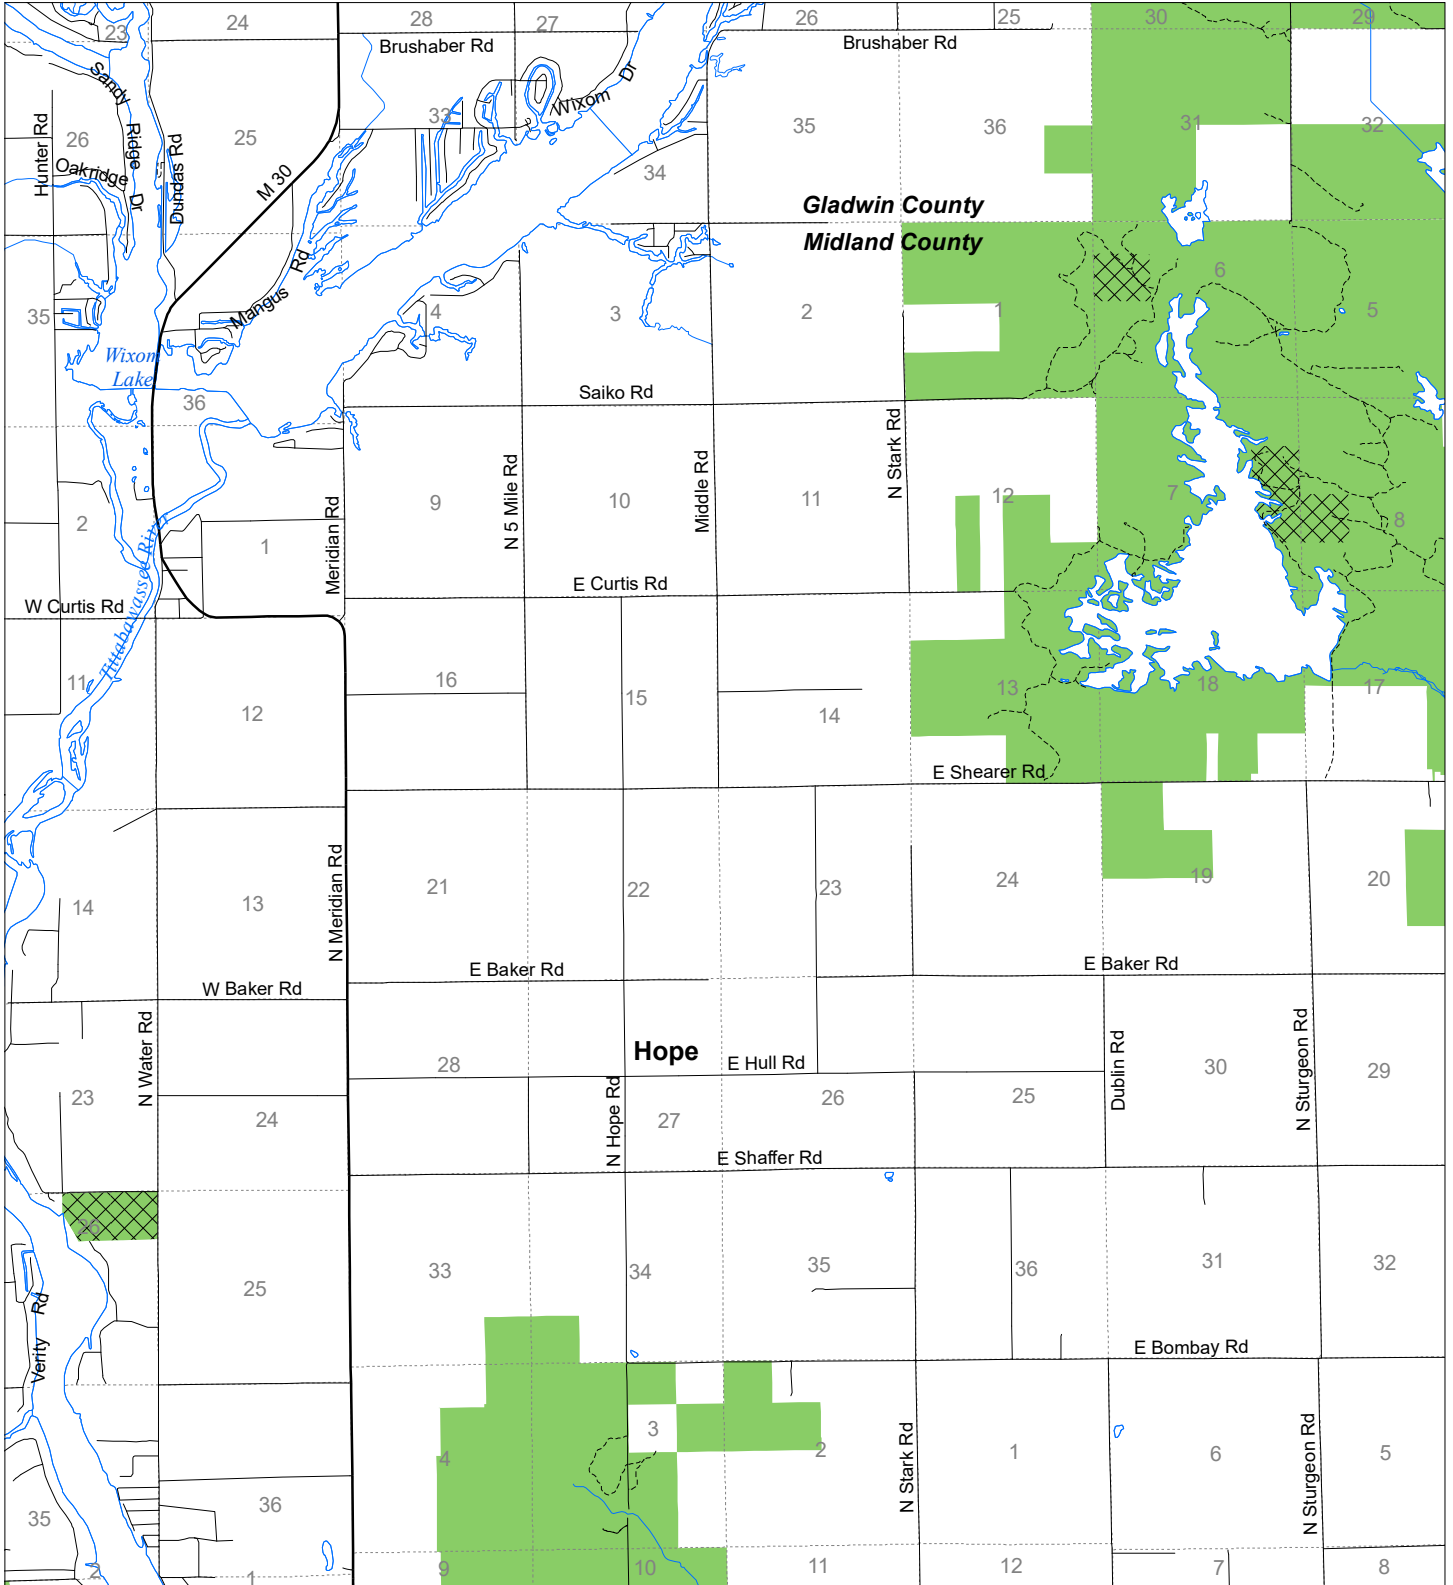

Fuelwood Collection Midland County T16N,R01E

- State land open to fuelwood collection
- State land closed to fuelwood collection

Effective: April 1, 2019

Date: 03/20/2019