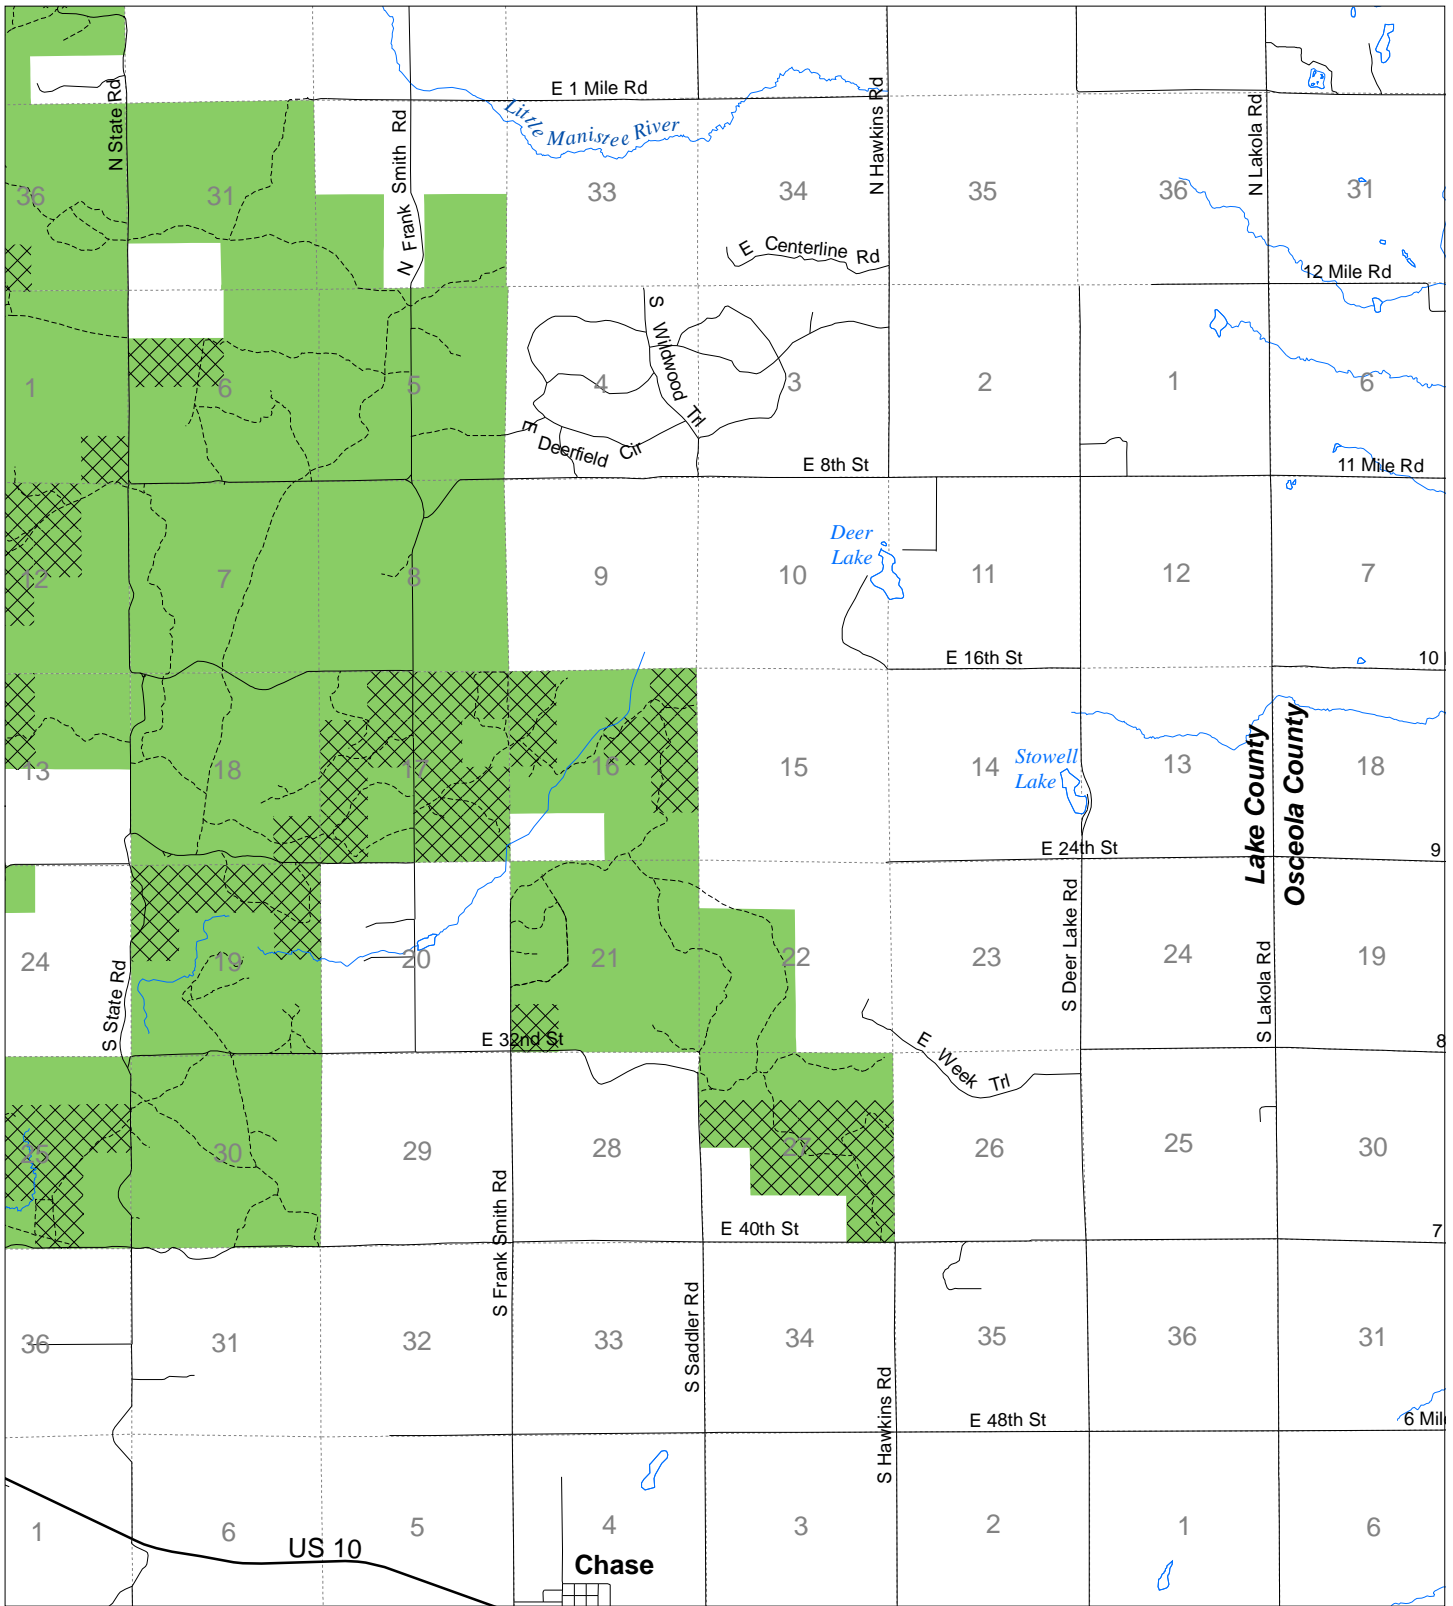

# Fuelwood Collection Lake County T18N, R11W

- State land open to fuelwood collection
- State land closed to fuelwood collection

Effective: April 1, 2019