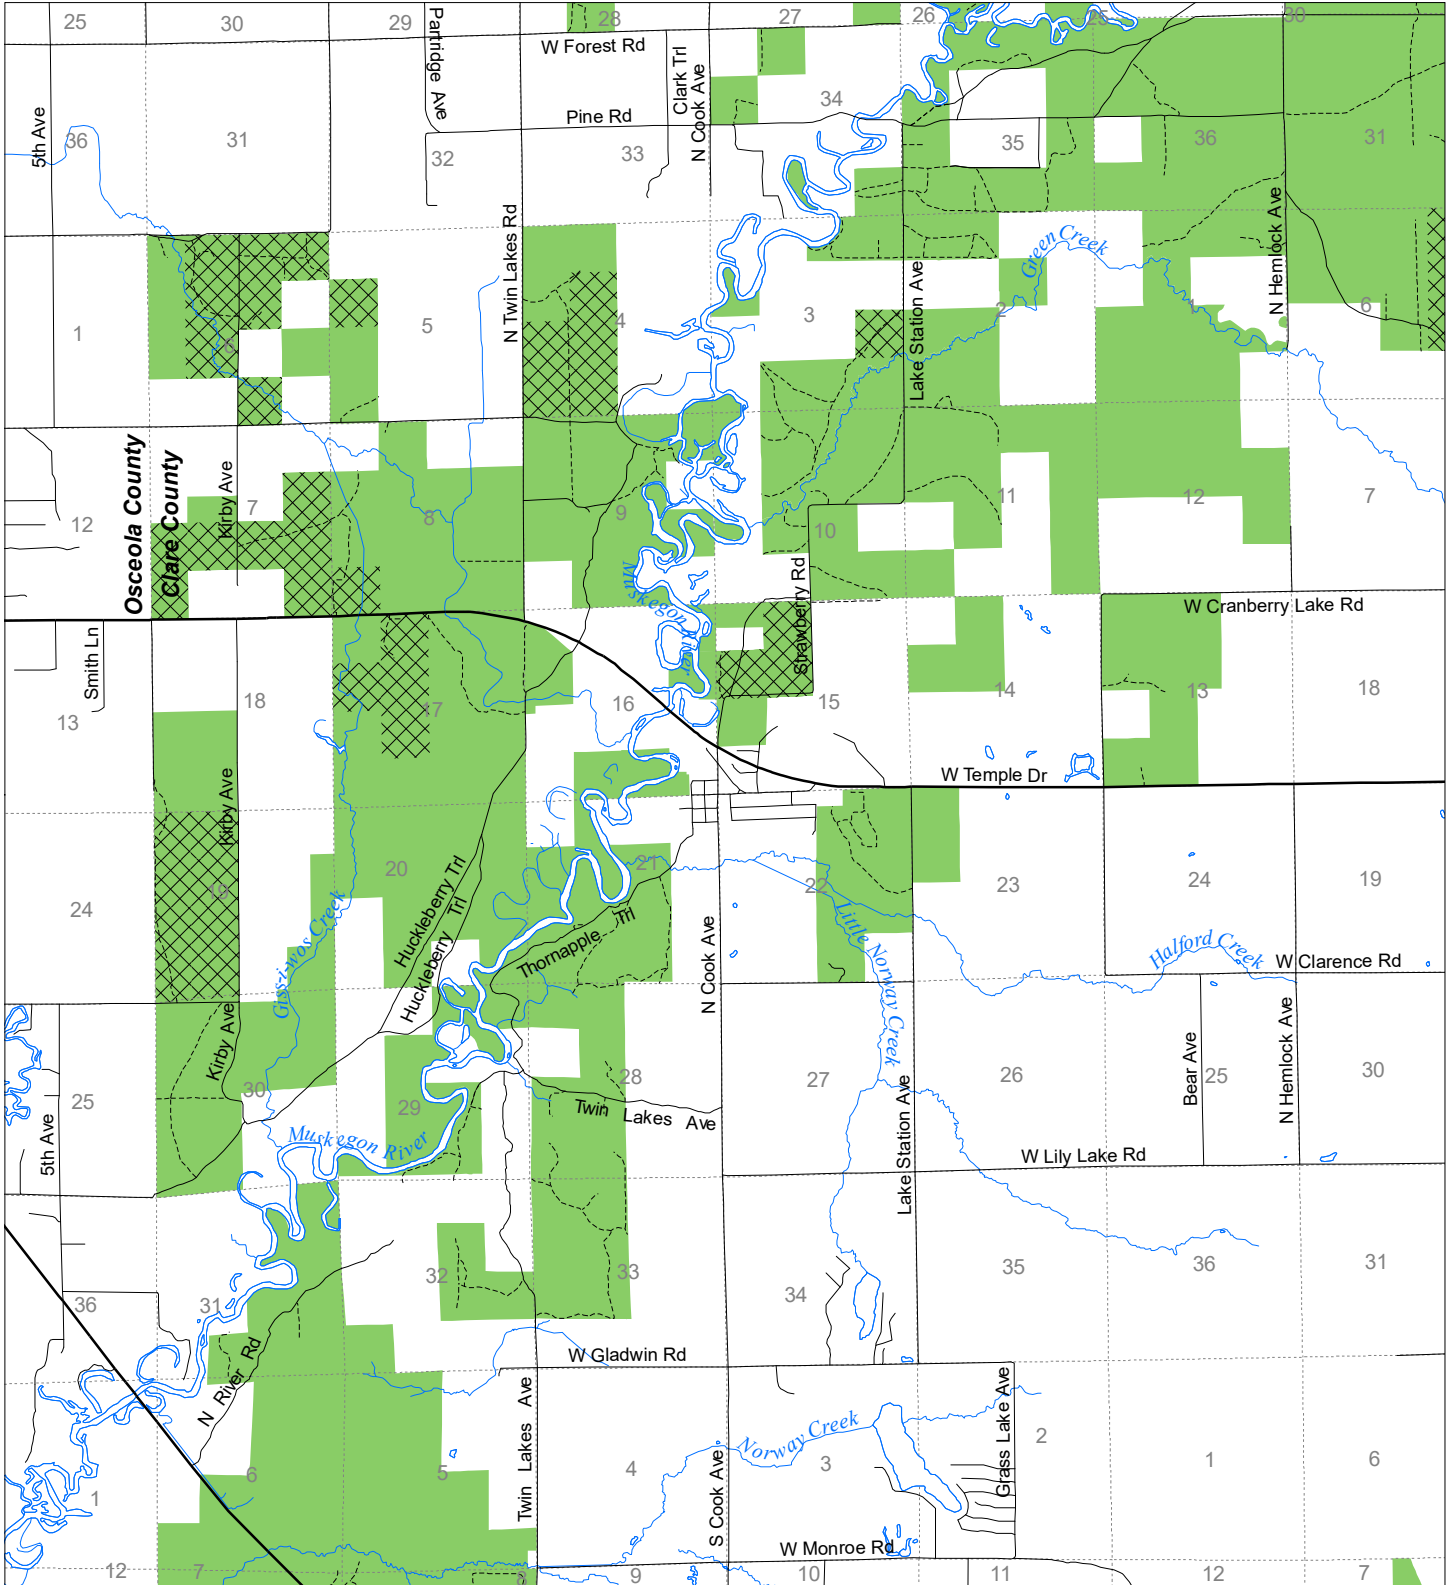

# Fuelwood Collection Clare County T19N,R06W

- State land open to fuelwood collection
- State land closed to fuelwood collection

Effective: April 1, 2019

Date: 03/20/2019