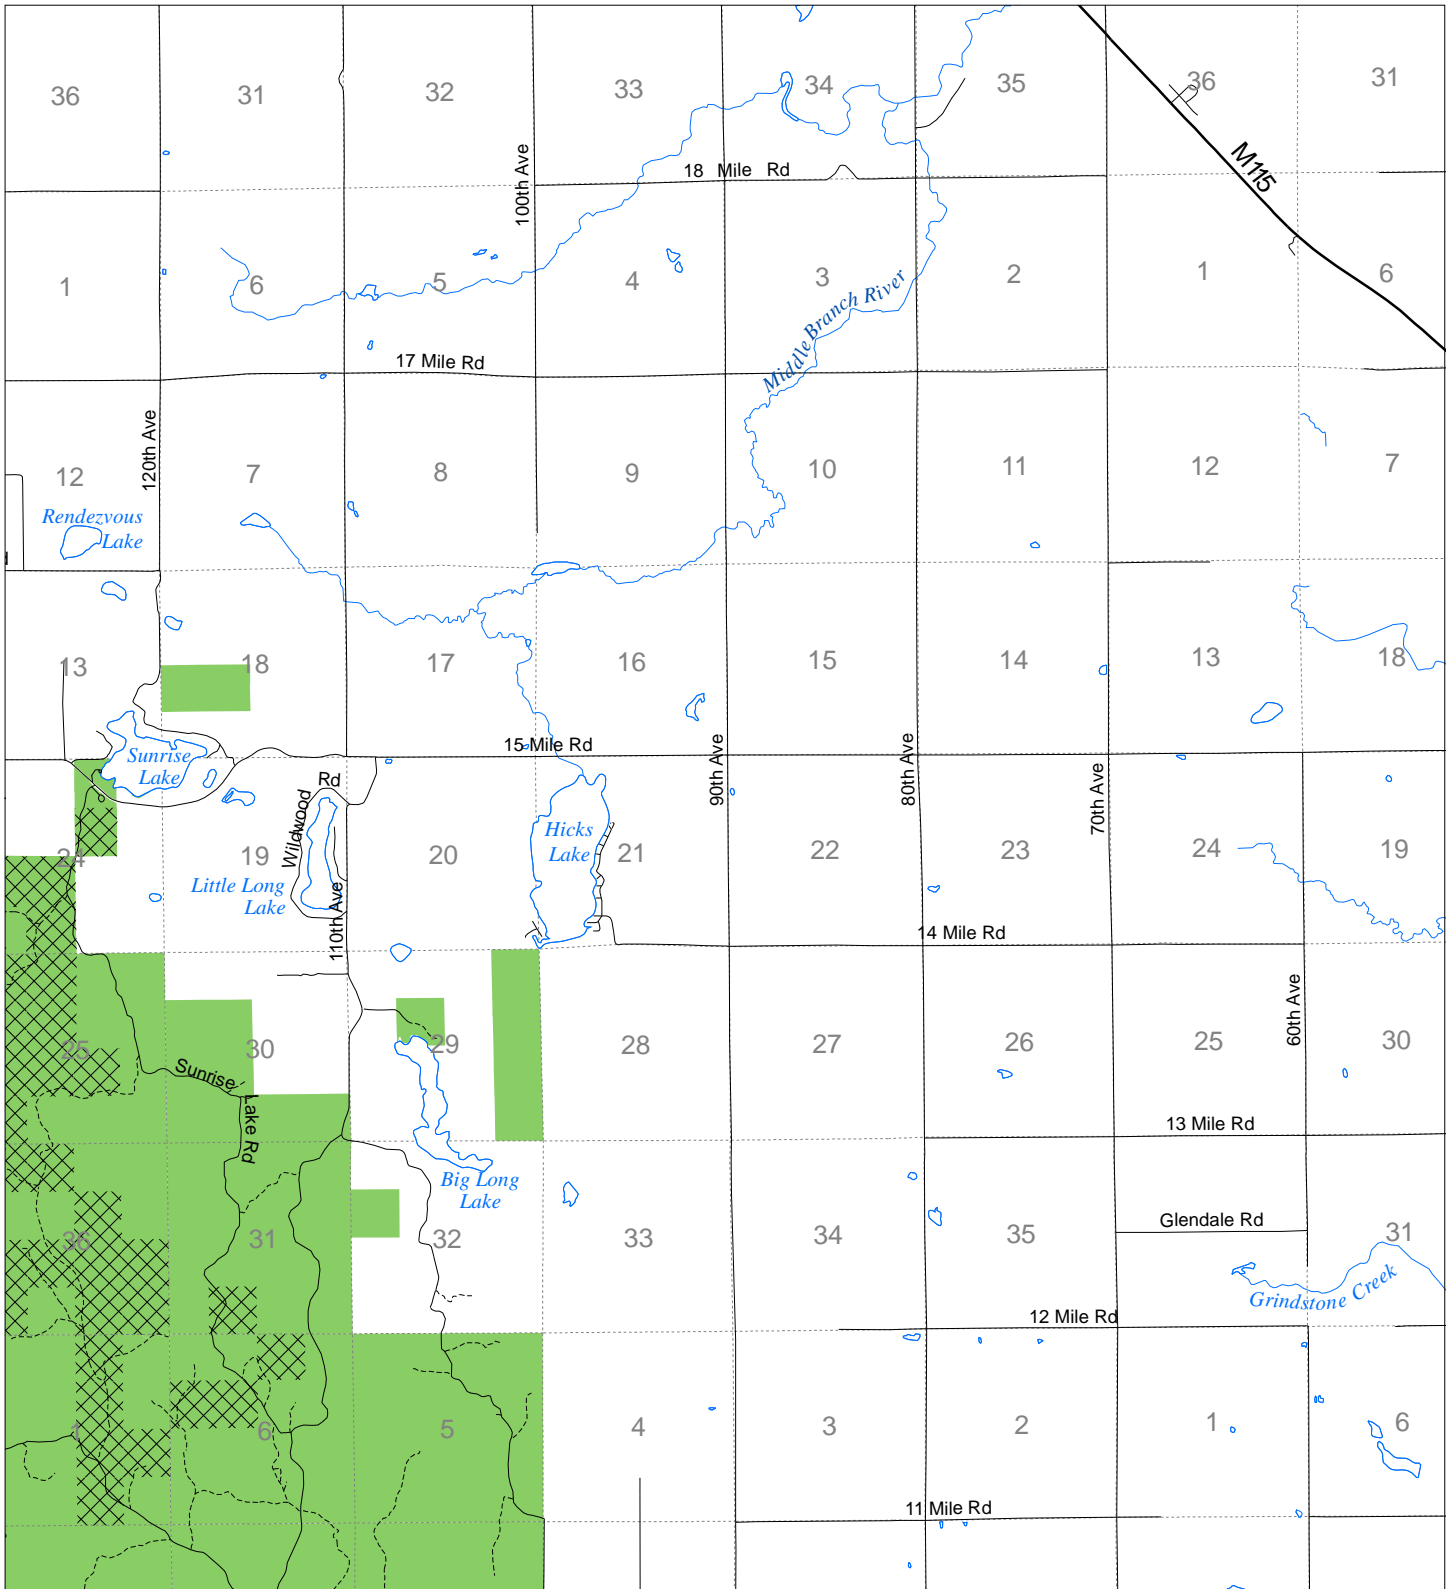

Fuelwood Collection
Osceola County
T19N, R08W

- State land open to fuelwood collection
- State land closed to fuelwood collection

Effective: April 1, 2019