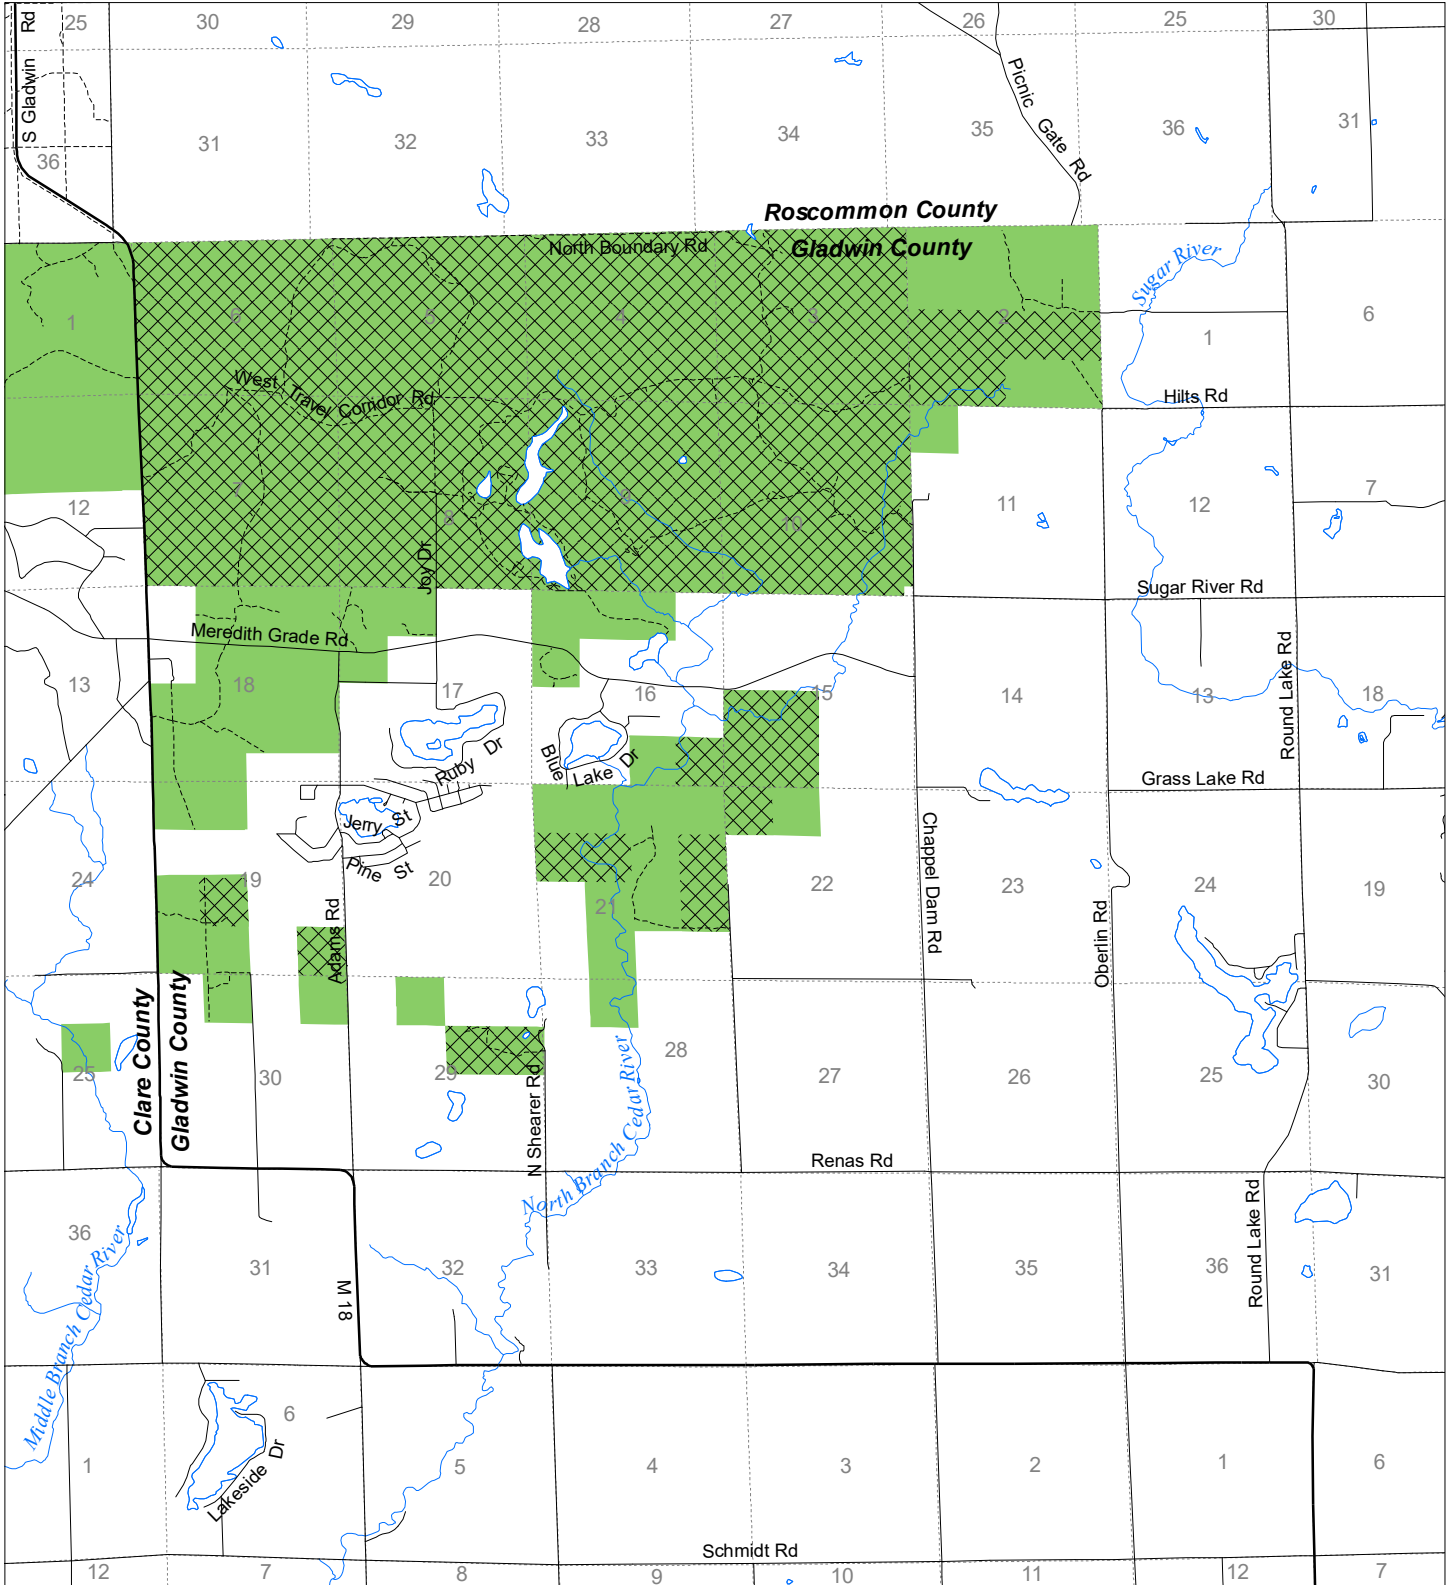

Fuelwood Collection Gladwin County T20N,R02W

- State land open to fuelwood collection
- State land closed to fuelwood collection

Effective: April 1, 2019