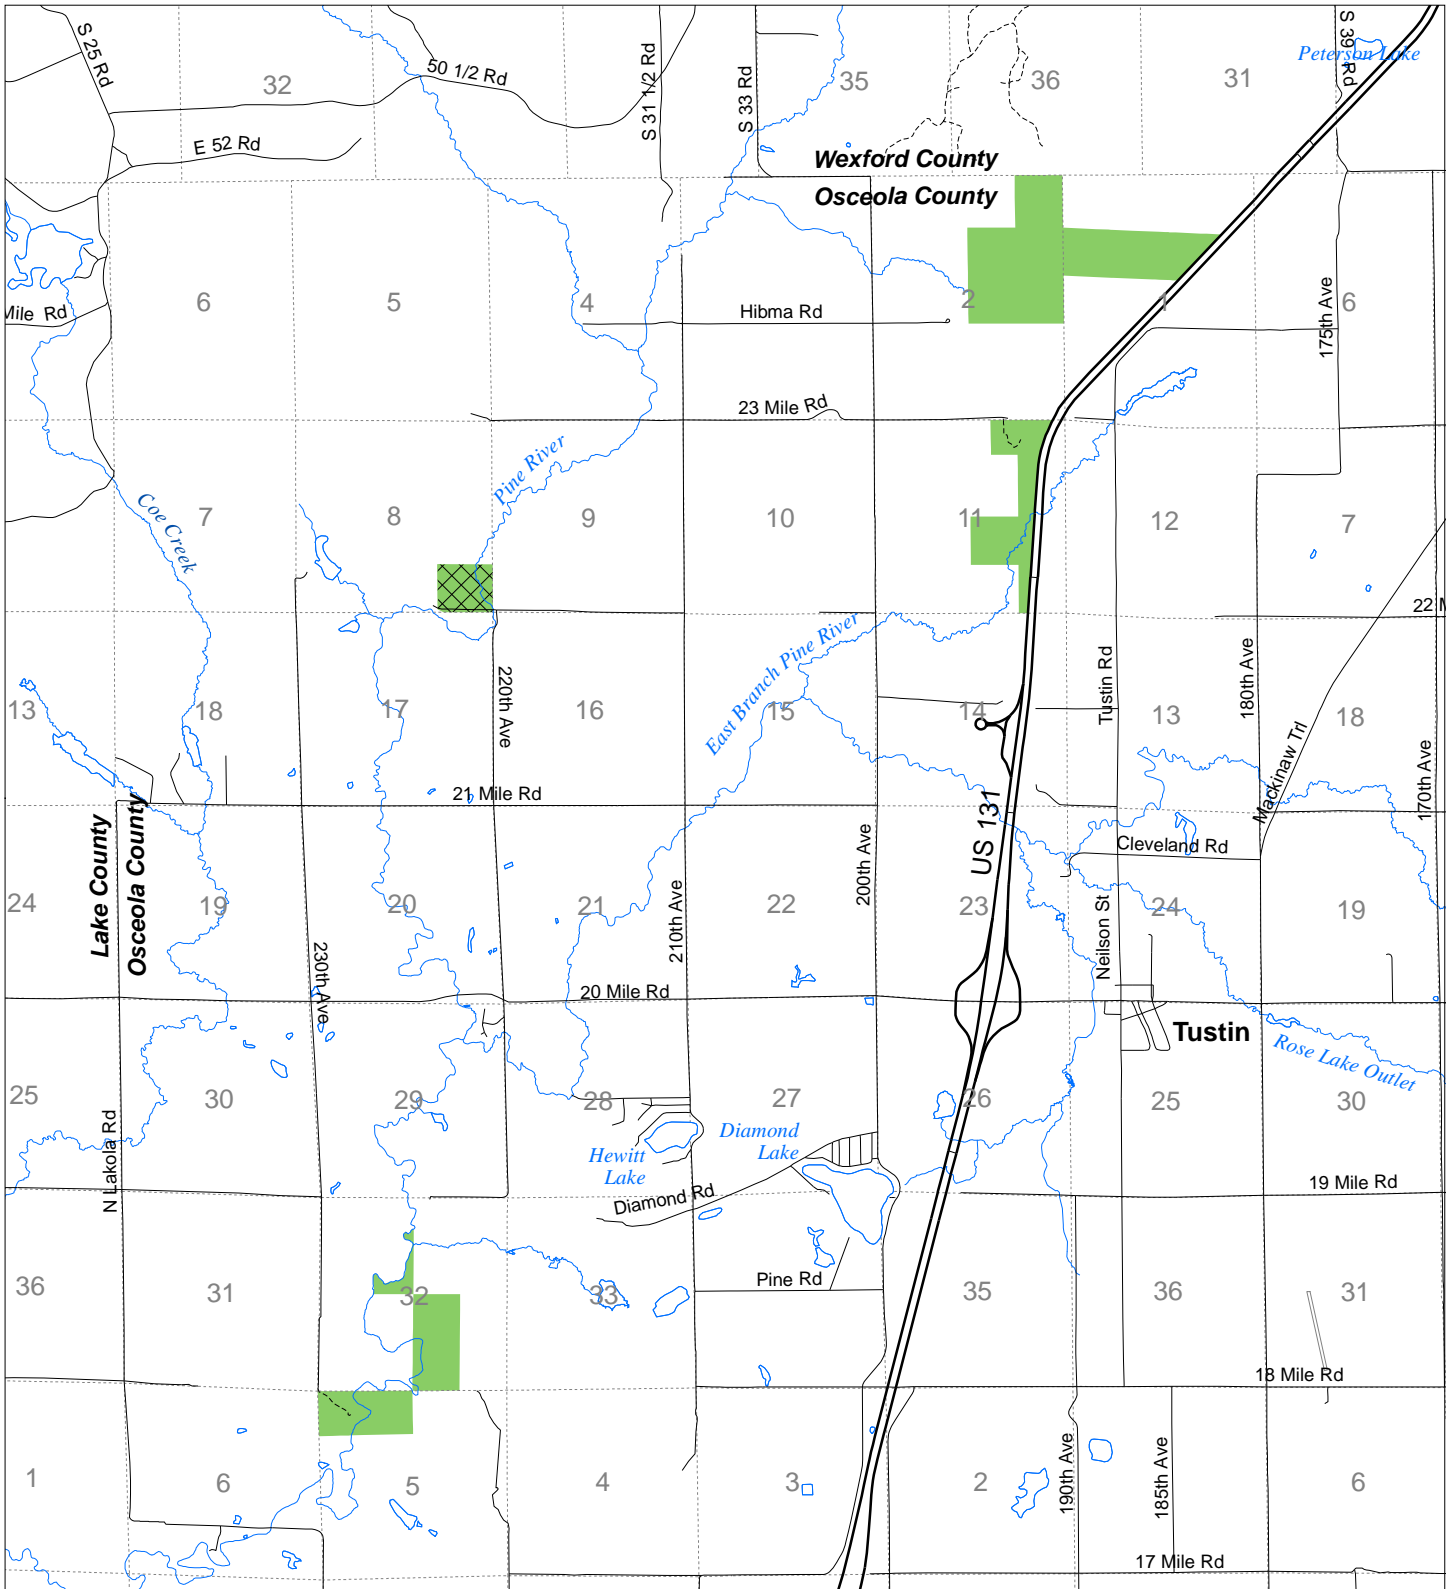

Fuelwood Collection Osceola County T20N, R10W

- State land open to fuelwood collection
- State land closed to fuelwood collection

Effective: April 1, 2019