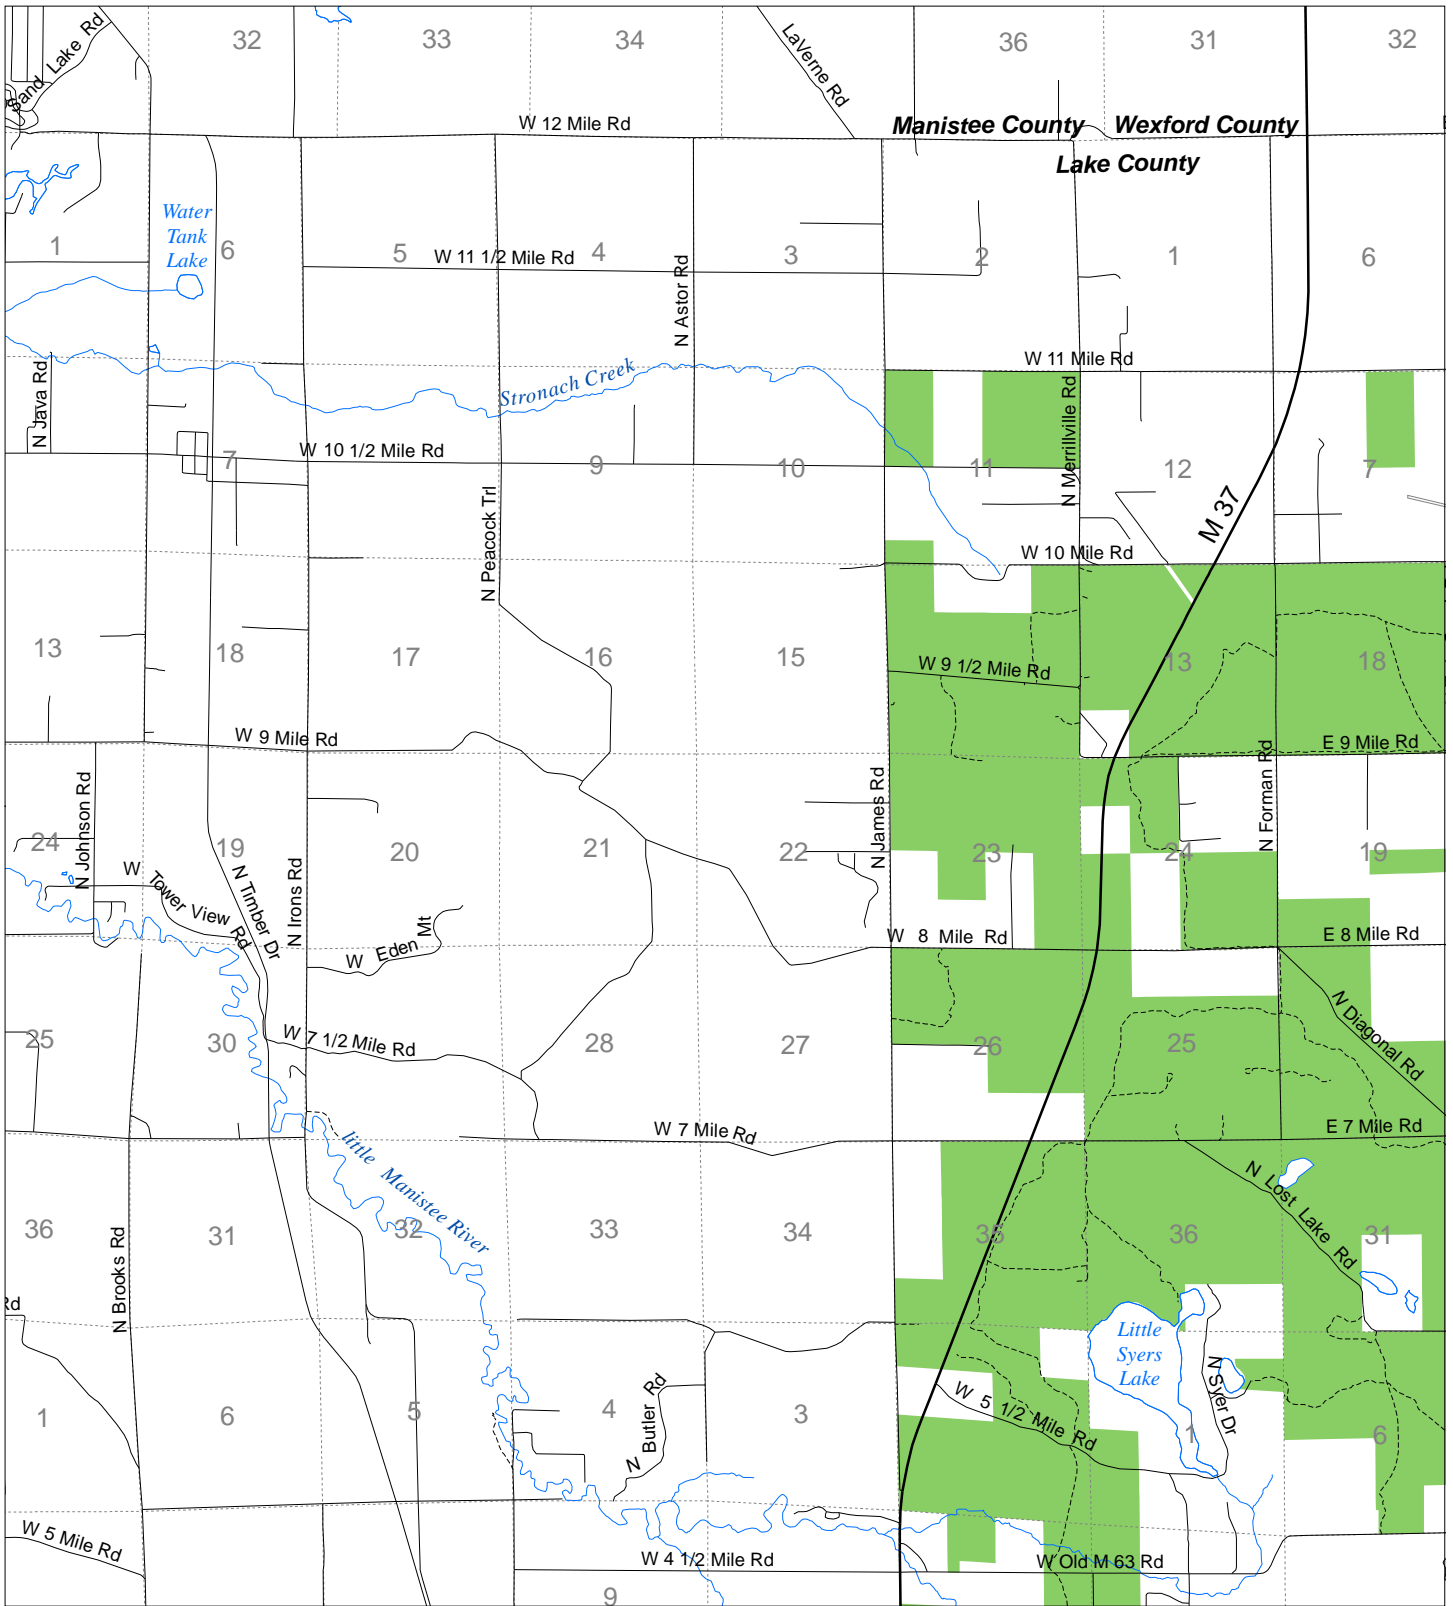

Fuelwood Collection Lake County T20N, R13W

- State land open to fuelwood collection
- State land closed to fuelwood collection

Effective: April 1, 2019