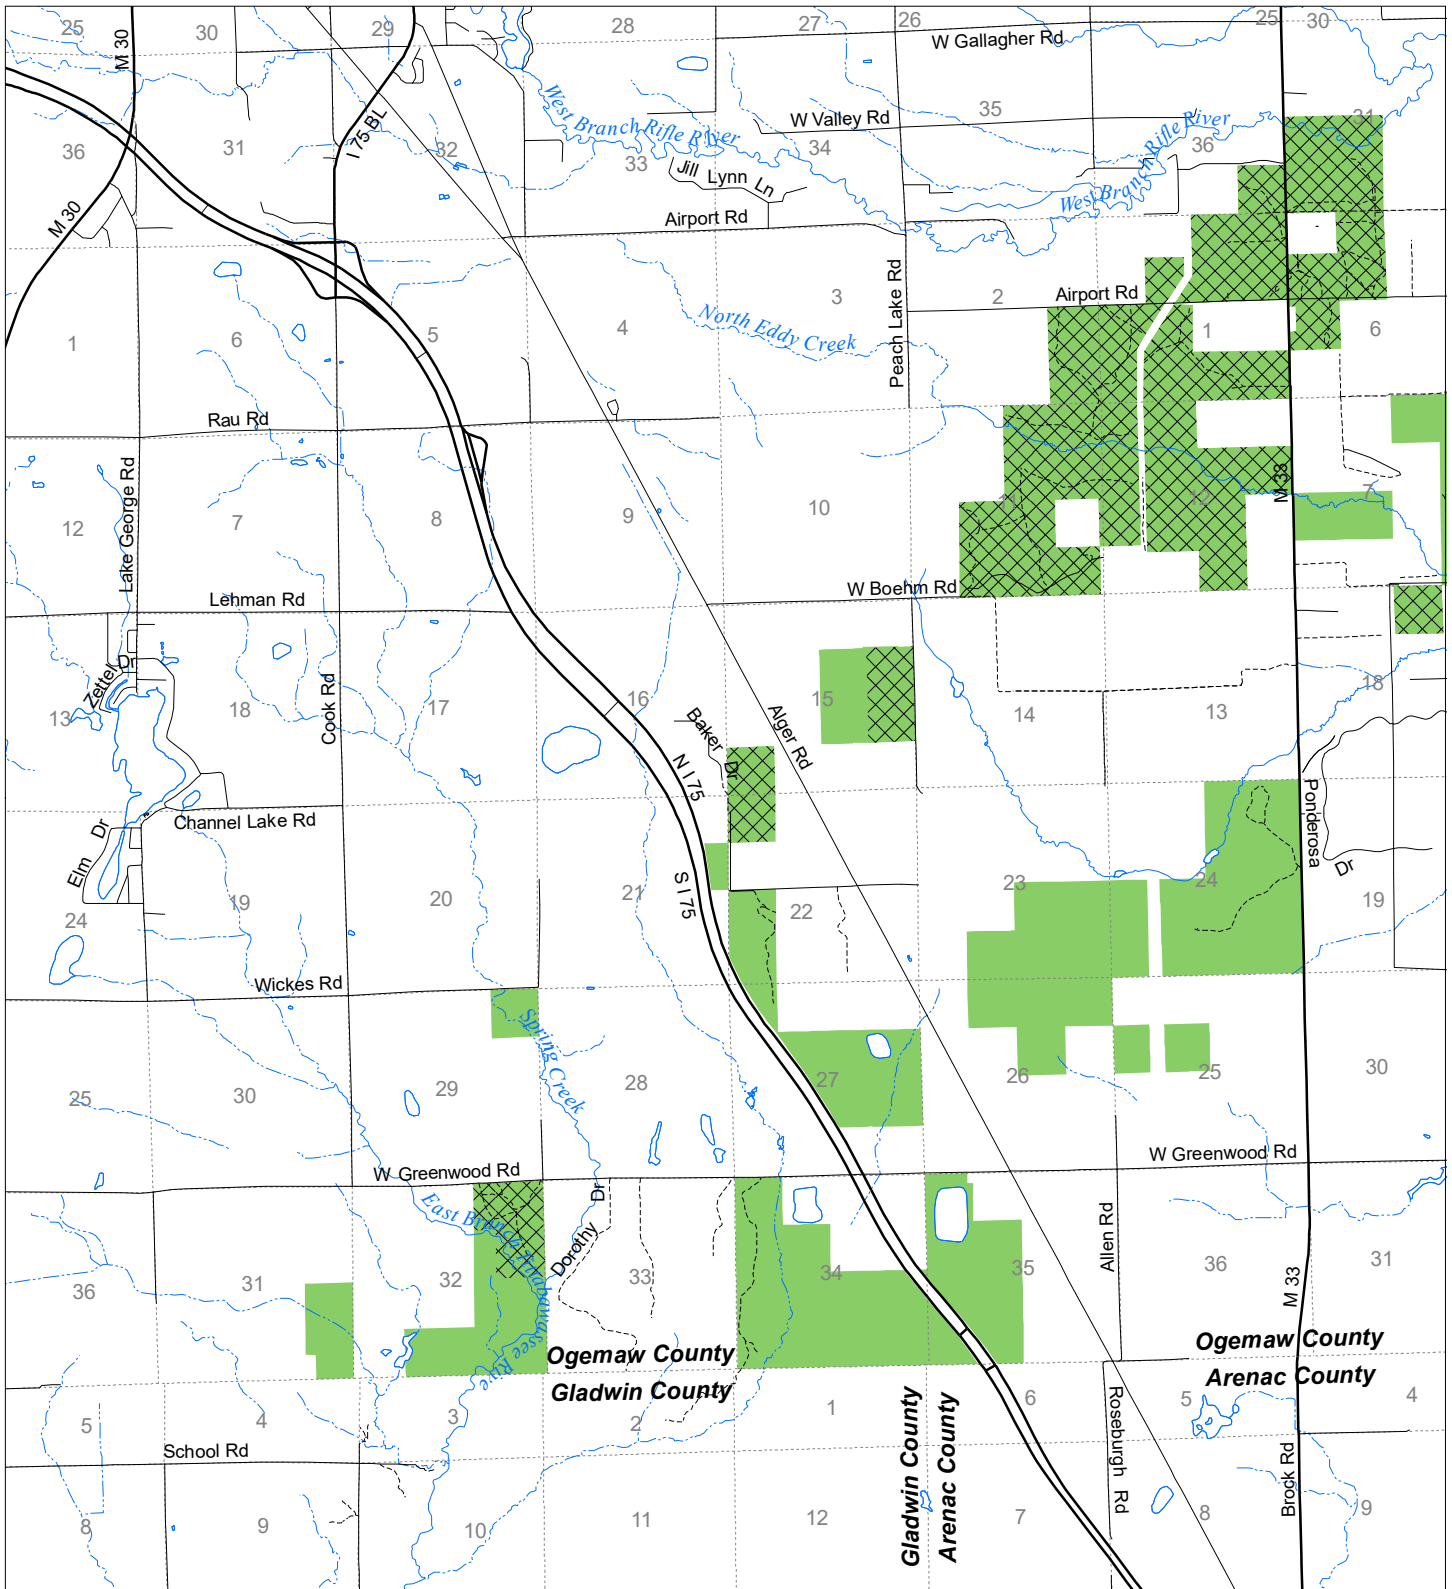

Fuelwood Collection Ogemaw County T21N,R02E

- State land open to fuelwood collection
- State land closed to fuelwood collection

Effective: April 1, 2019

Date: 03/20/2019