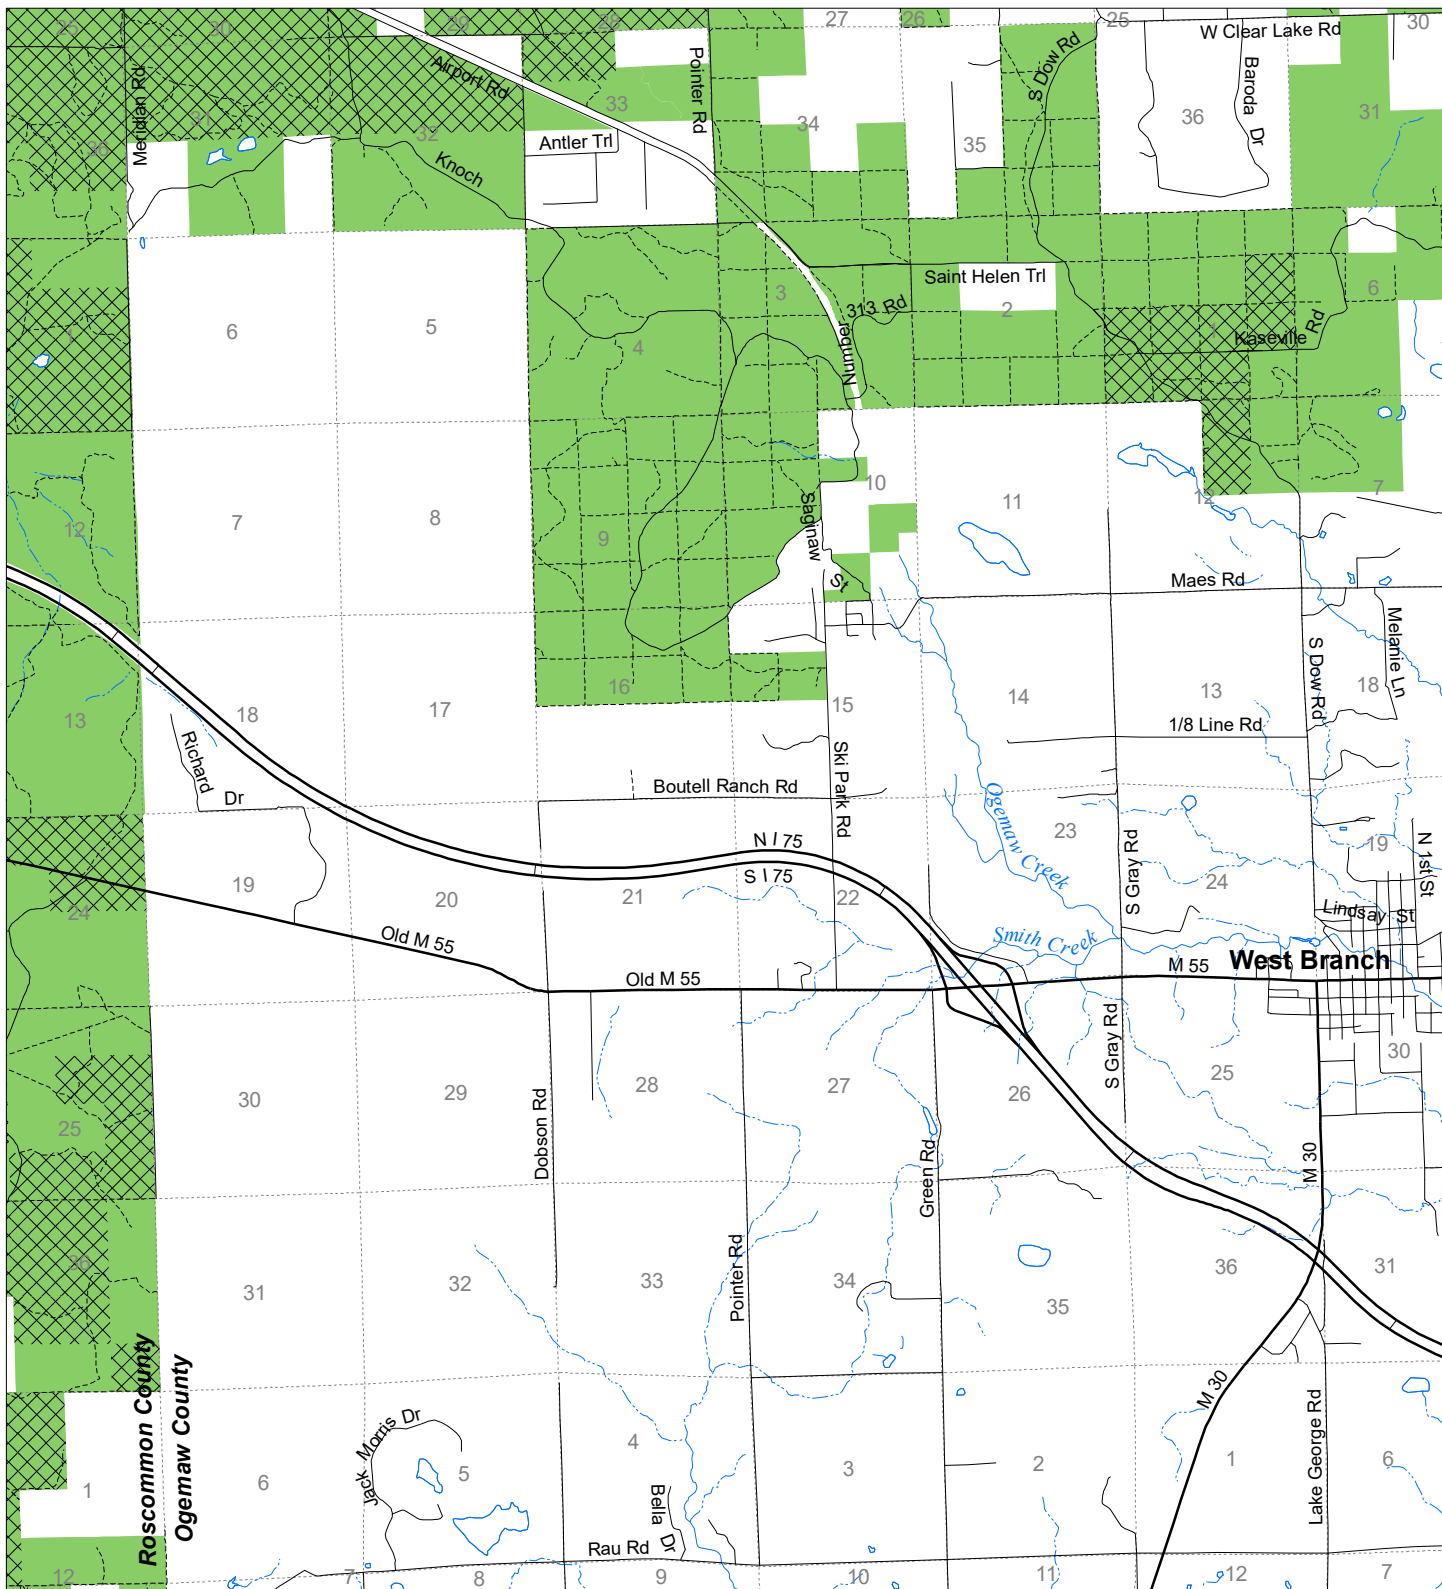

# Fuelwood Collection Ogemaw County T22N,R01E

- State land open to fuelwood collection
- State land closed to fuelwood collection

Effective: April 1, 2019

Date: 03/20/2019