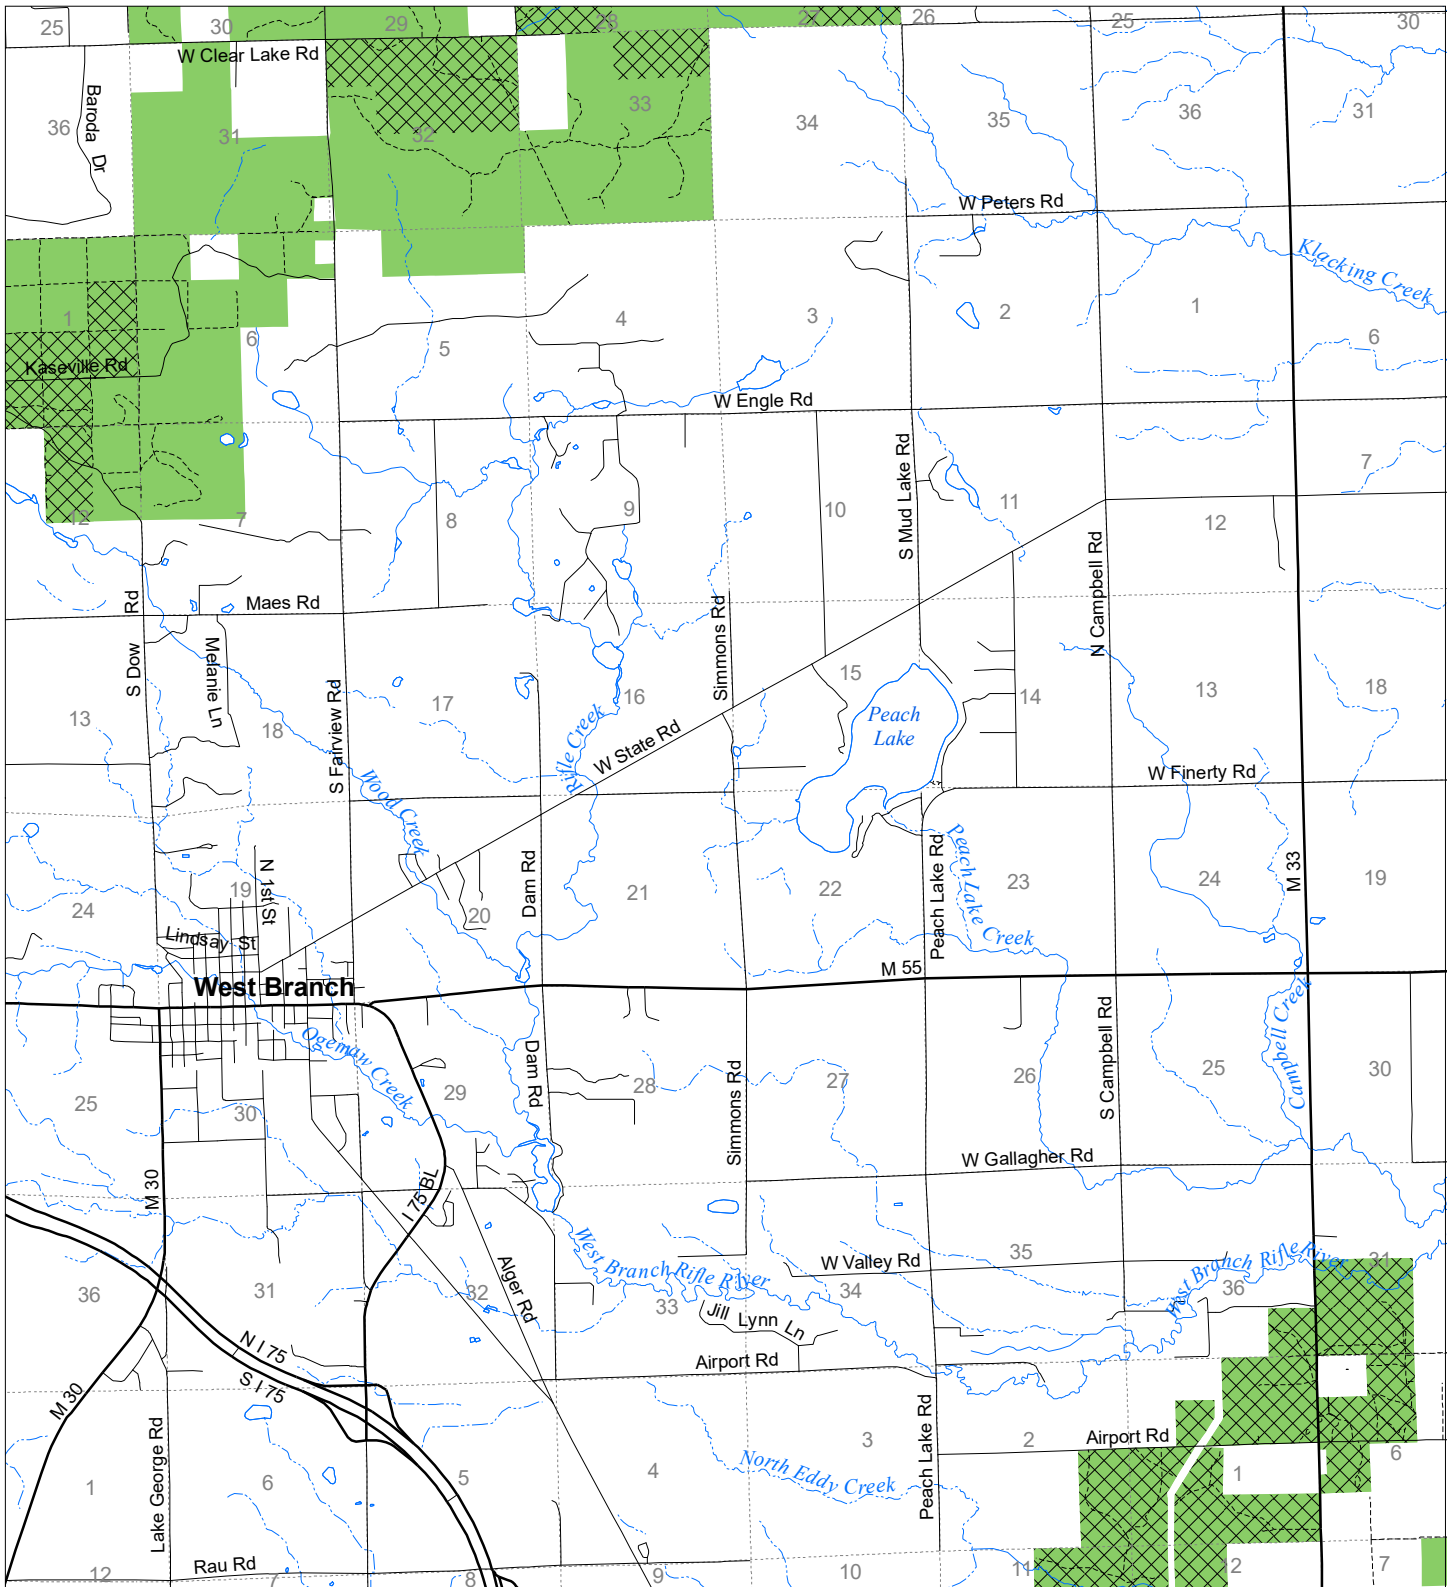

Fuelwood Collection Ogemaw County T22N,R02E

- State land open to fuelwood collection
- State land closed to fuelwood collection

Effective: April 1, 2019

Date: 03/20/2019