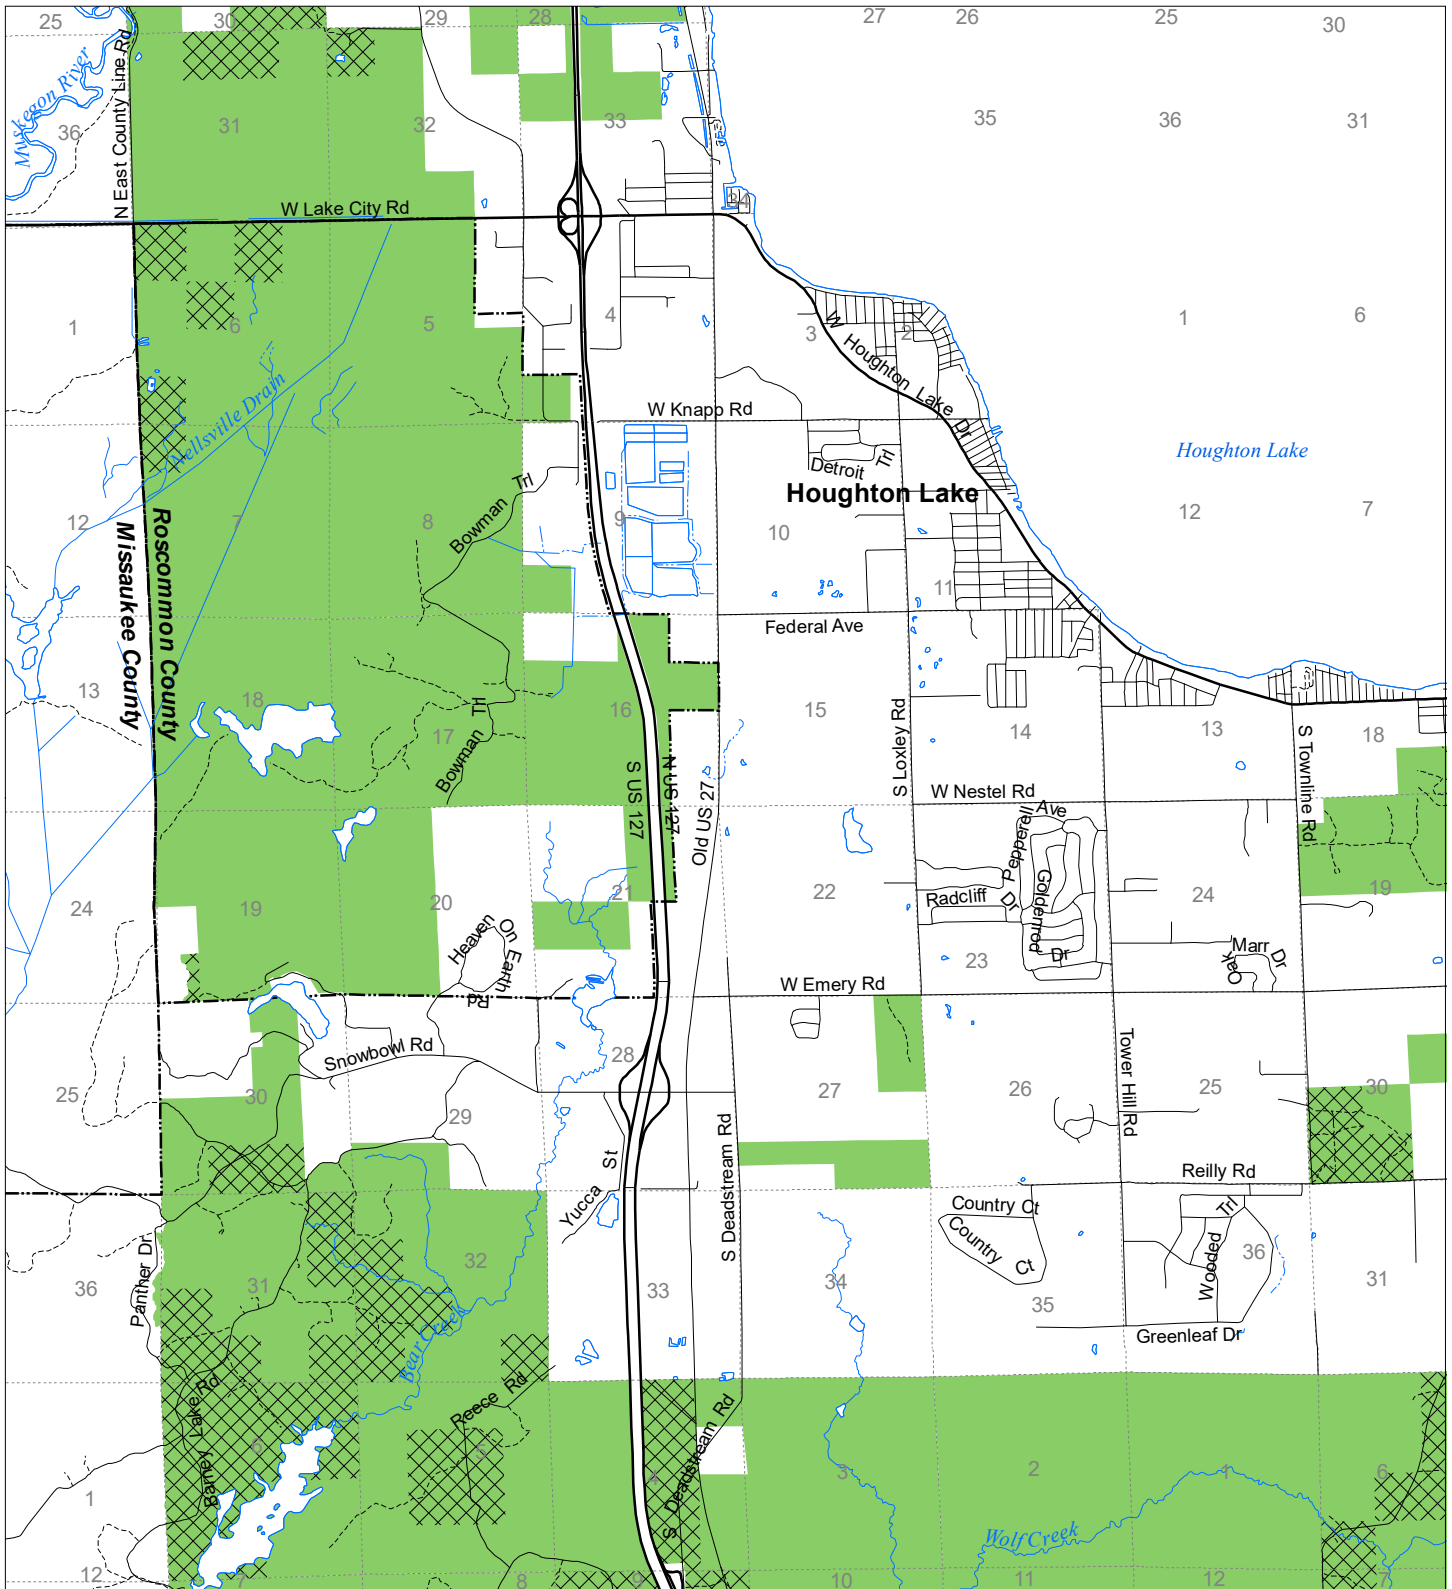

Fuelwood Collection  
Roscommon County  
**T22N,R04W**

- State land open to fuelwood collection
- State land closed to fuelwood collection

Effective: April 1, 2019