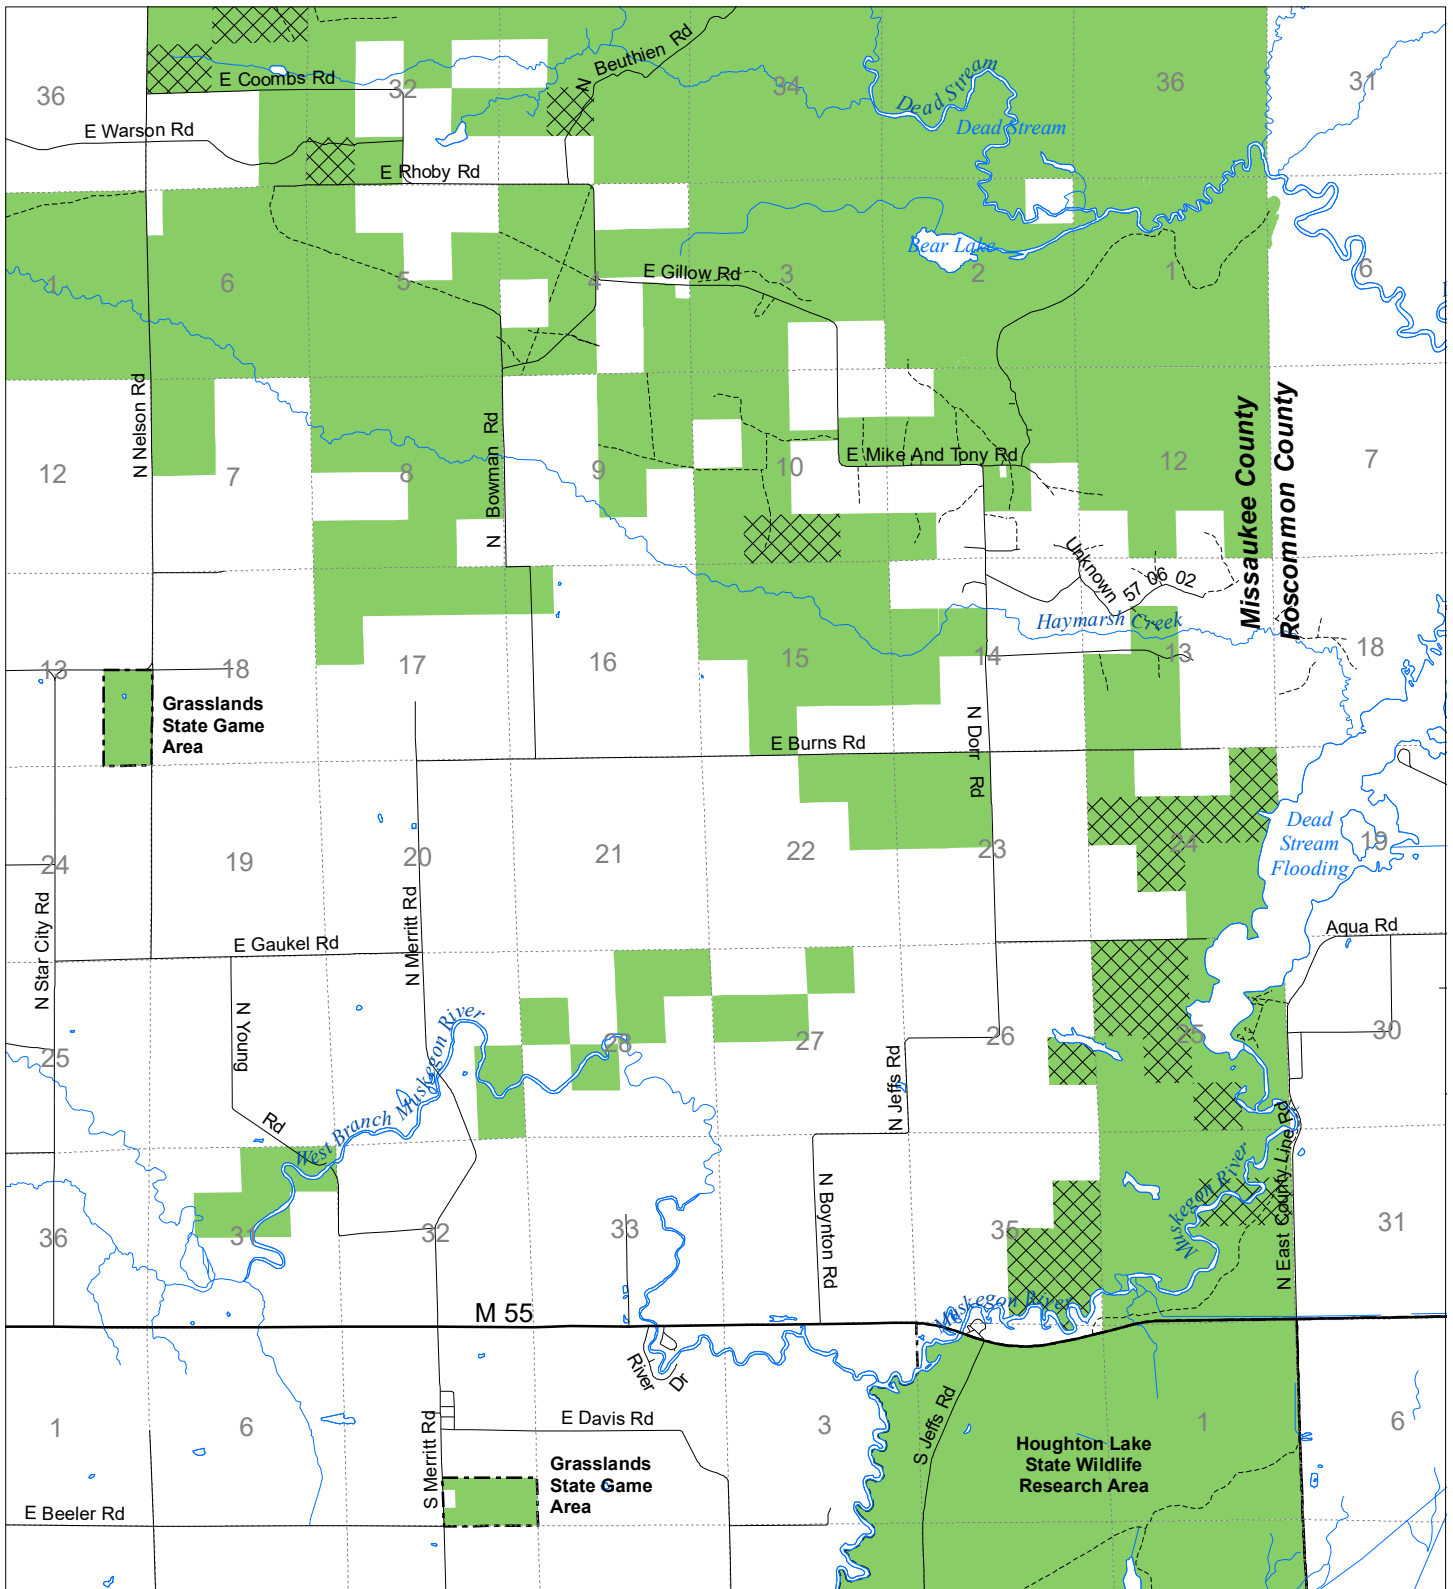

Fuelwood Collection
Missaukee County
T23N, R05W

- State land open to fuelwood collection
- State land closed to fuelwood collection

Effective: April 1, 2019