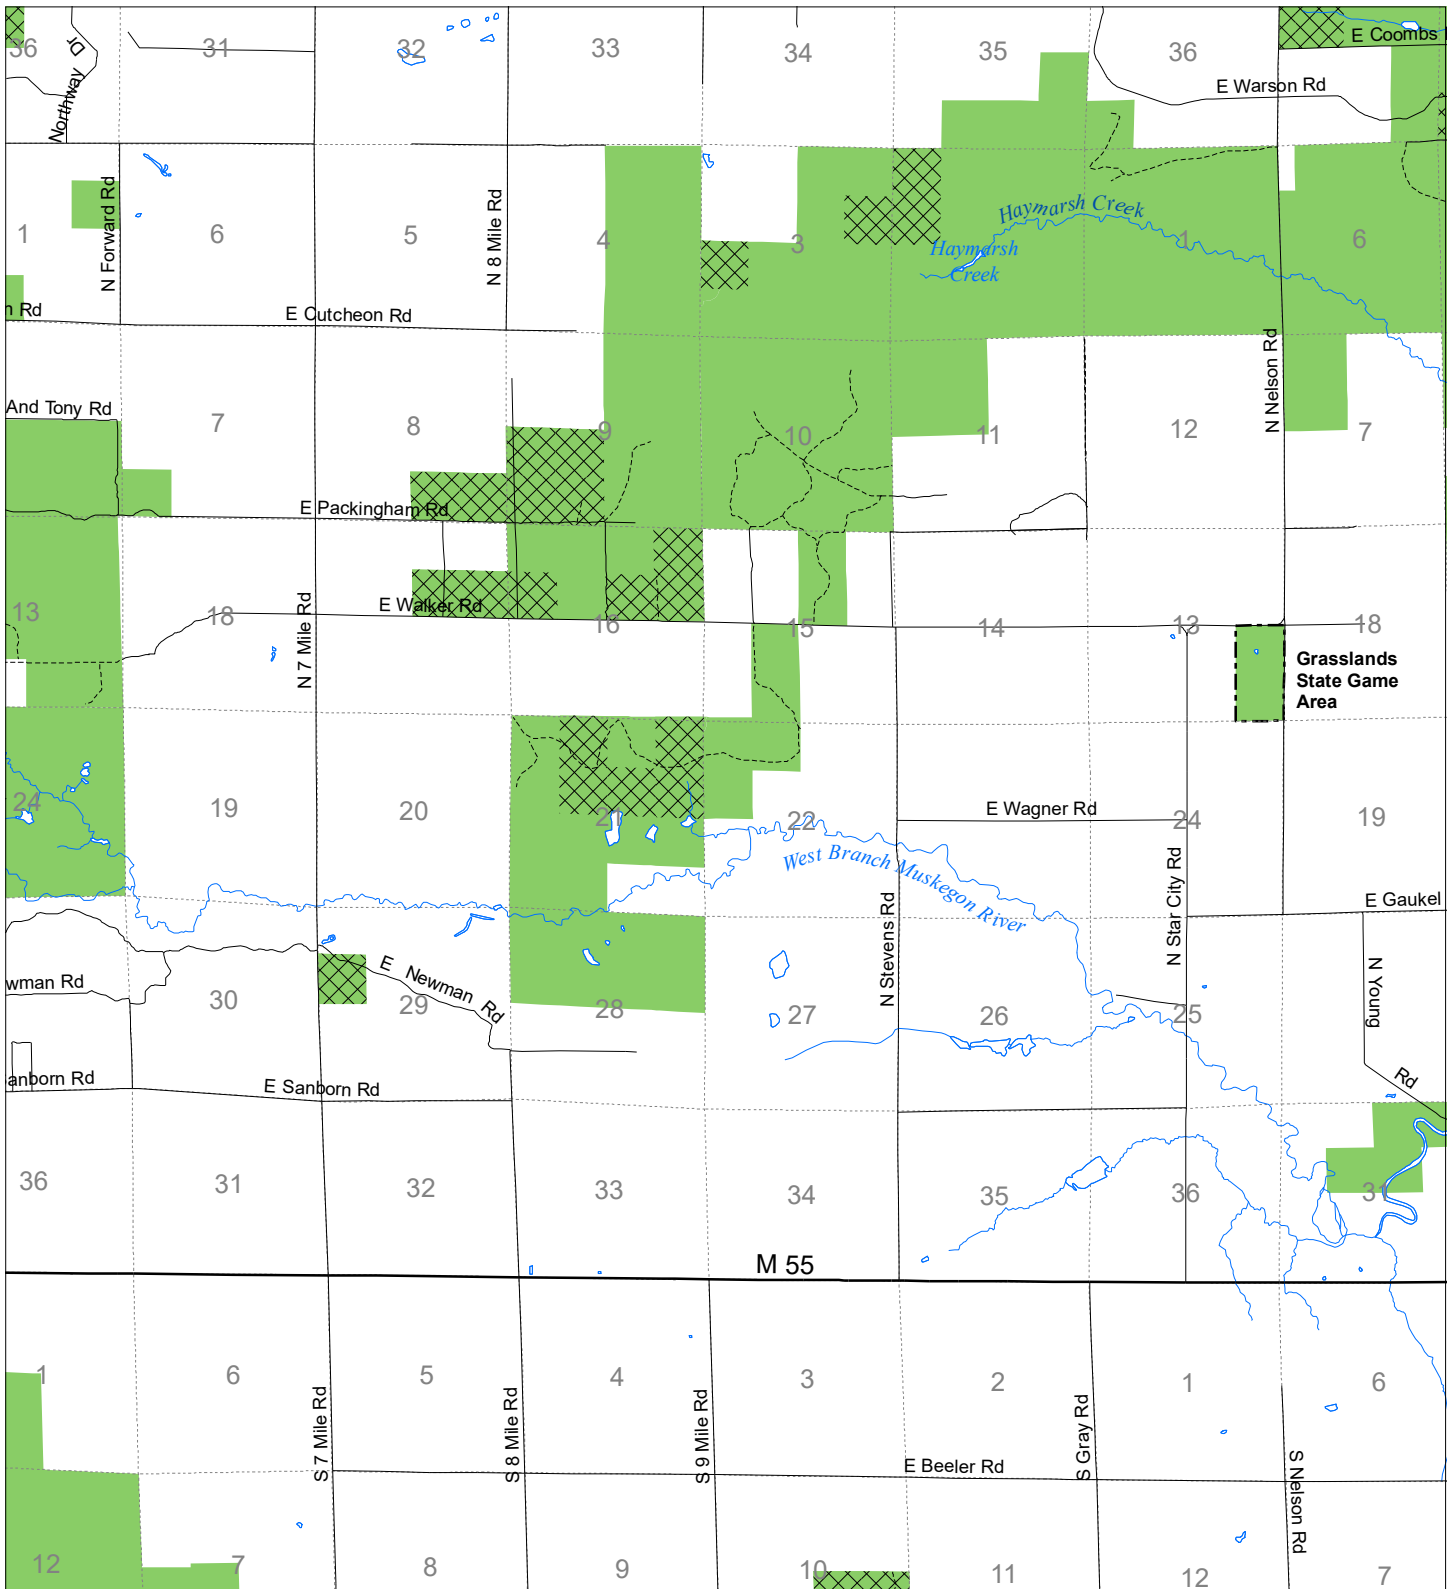

Fuelwood Collection  
Missaukee County  
**T23N, R06W**

State land open to fuelwood collection  
 State land closed to fuelwood collection  
 Effective: April 1, 2019