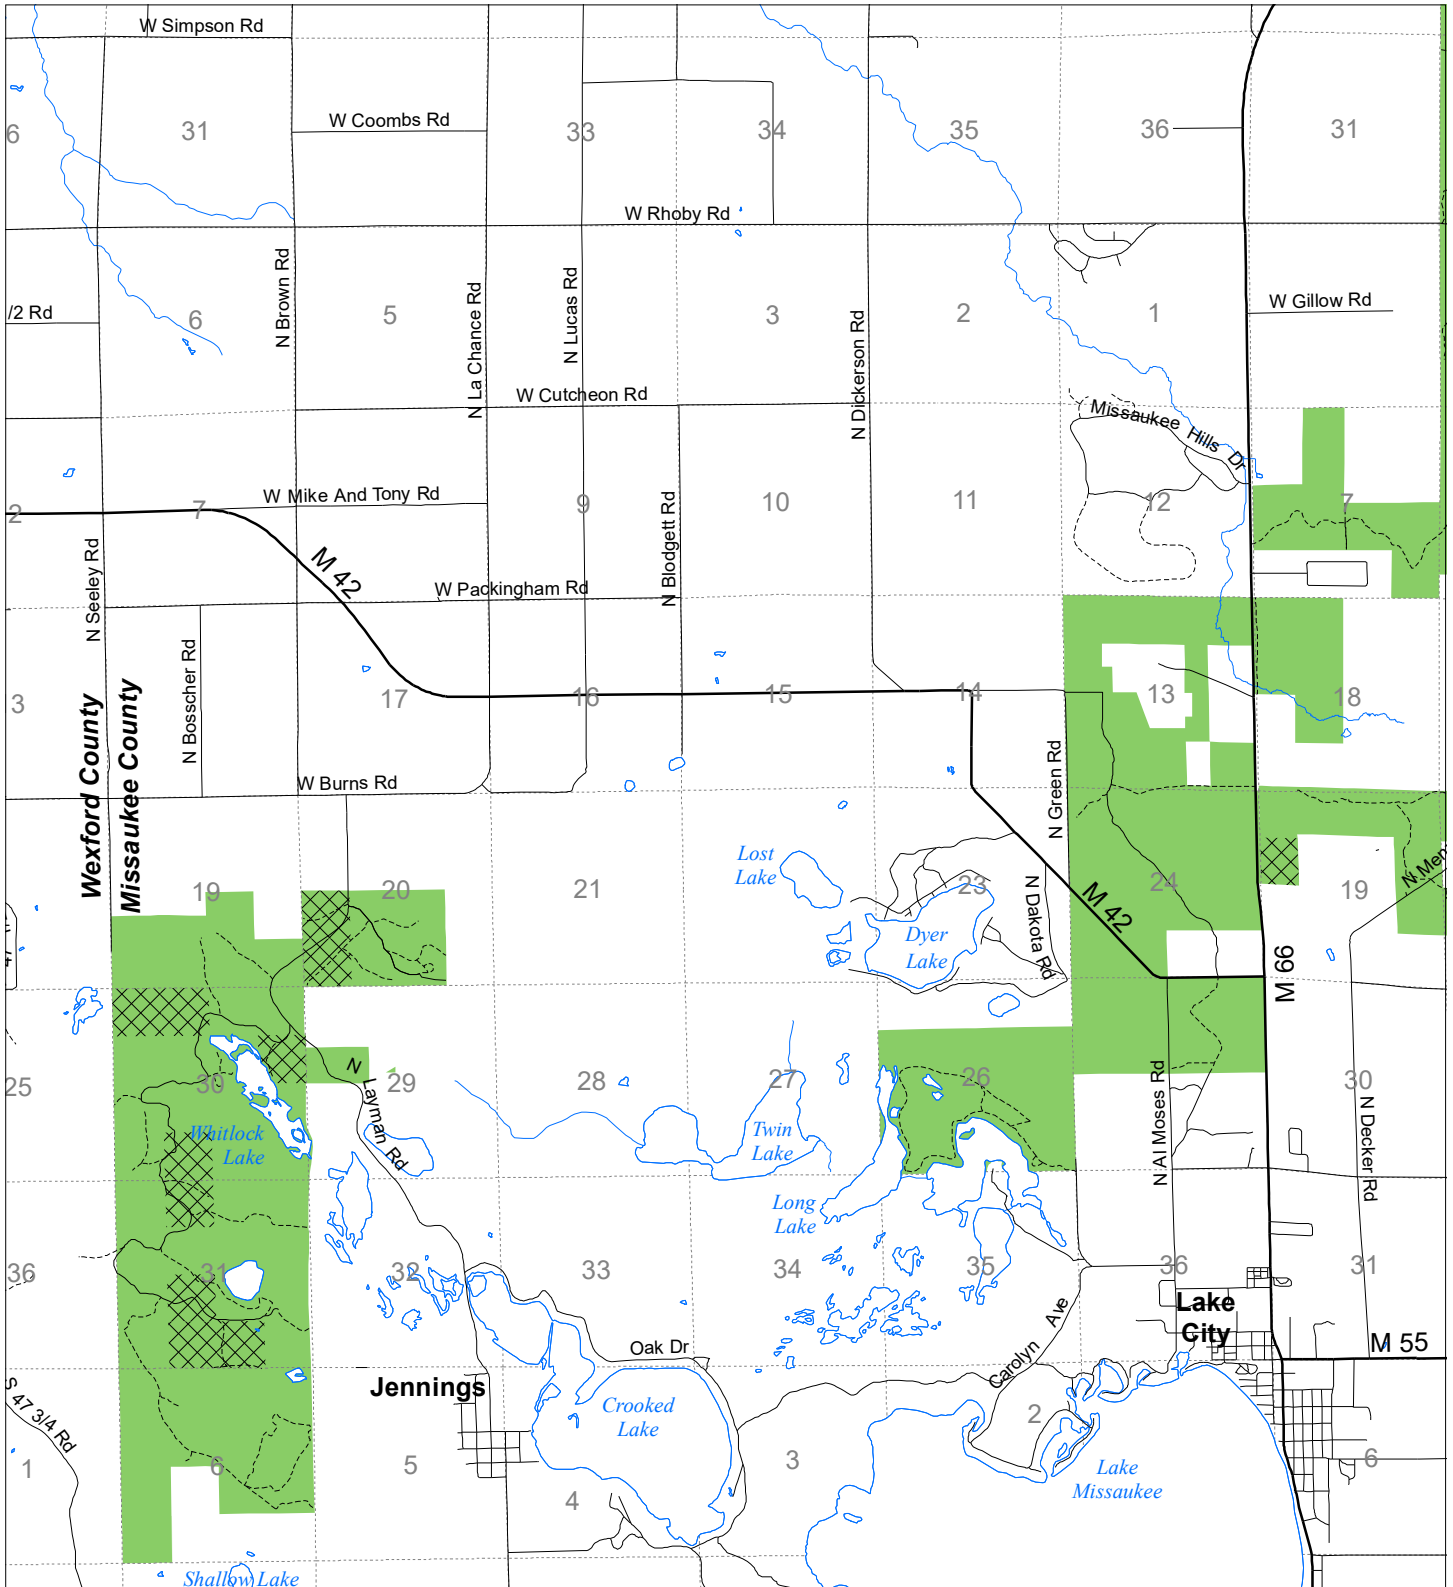

Fuelwood Collection Missaukee County T23N, R08W

- State land open to fuelwood collection
- State land closed to fuelwood collection

Effective: April 1, 2019