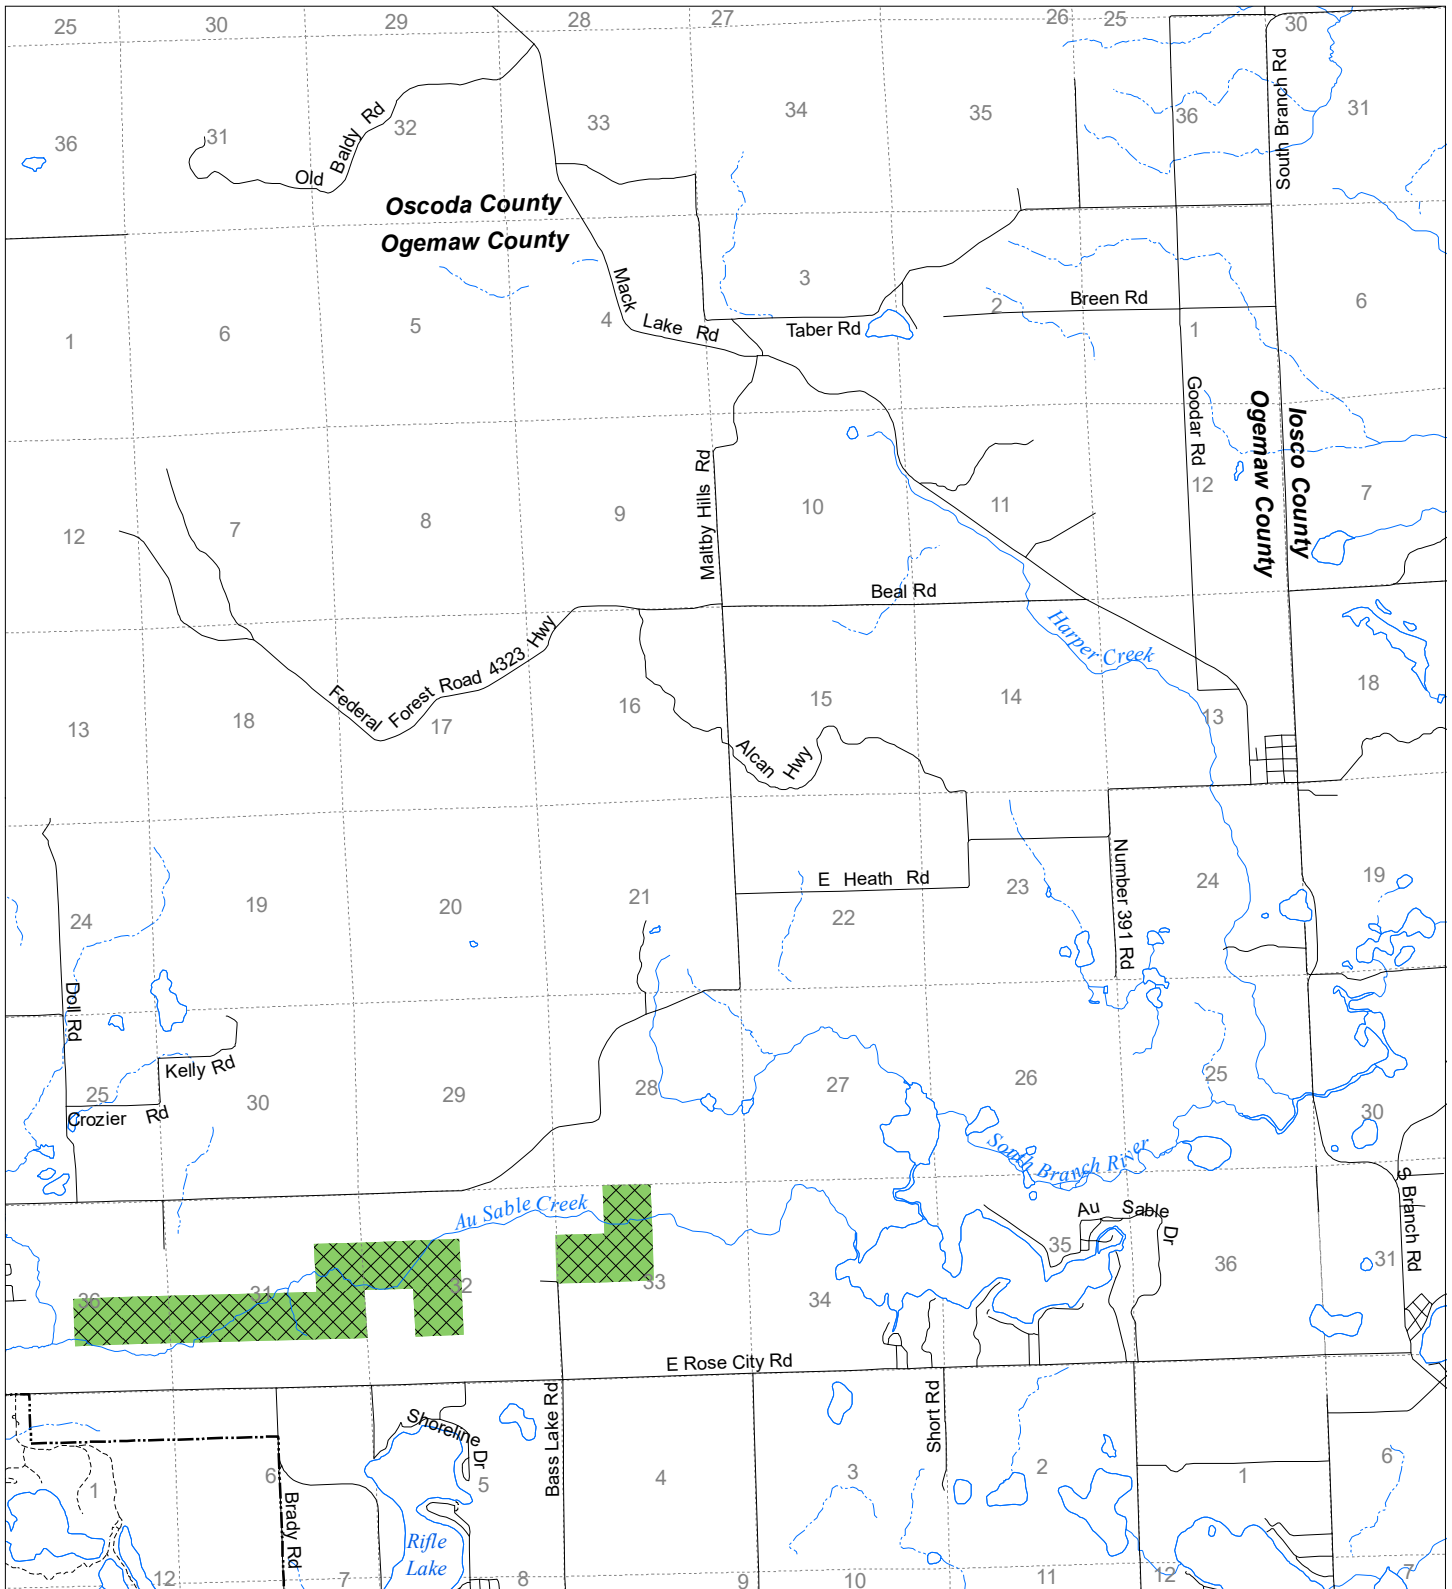

Fuelwood Collection
Ogemaw County
T24N,R04E

- State land open to fuelwood collection
- State land closed to fuelwood collection

Effective: April 1, 2019

Date: 03/20/2019