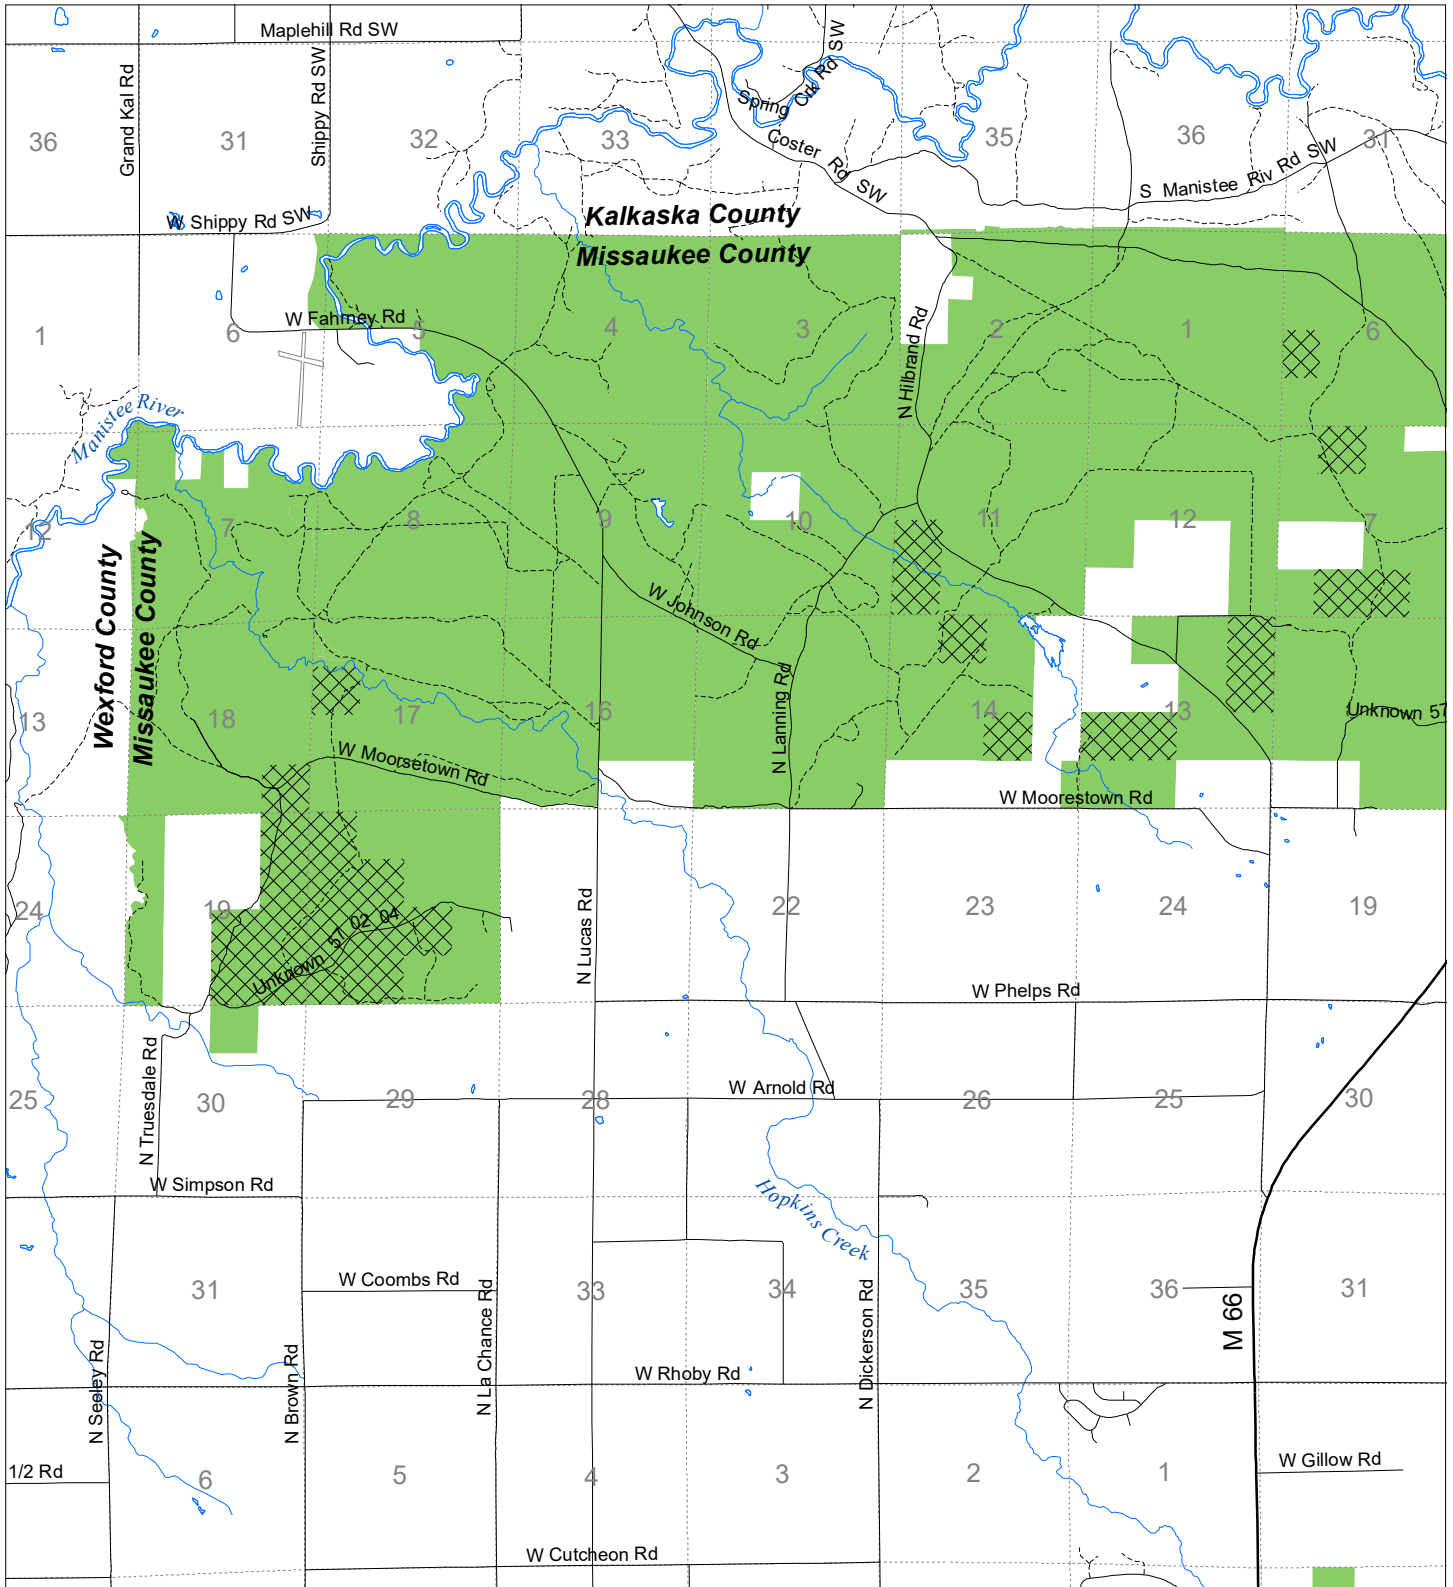

Fuelwood Collection
Missaukee County
T24N, R08W

- State land open to fuelwood collection
- State land closed to fuelwood collection

Effective: April 1, 2019