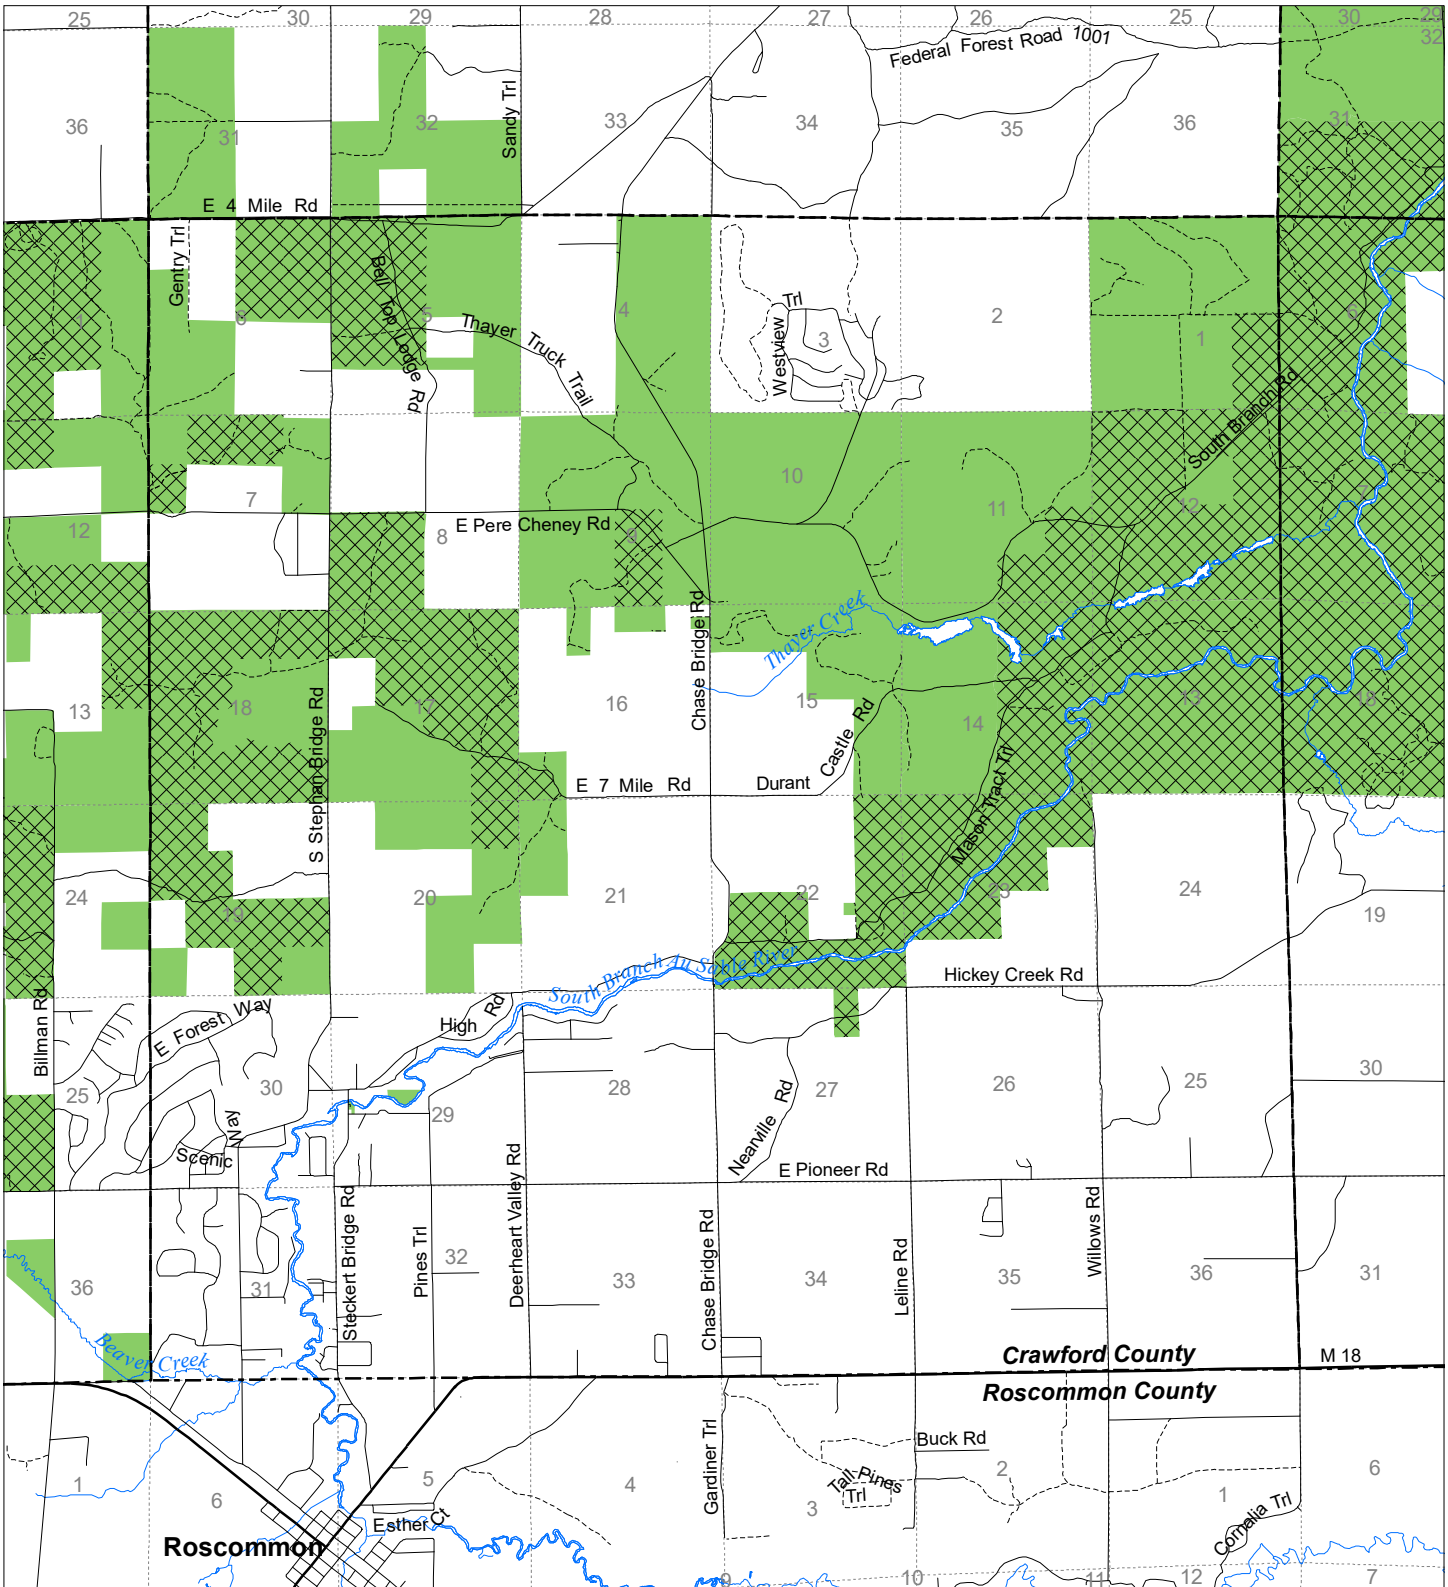

# Fuelwood Collection Crawford County T25N,R02W

- State land open to fuelwood collection
- State land closed to fuelwood collection

Effective: April 1, 2019

Date: 03/19/2019