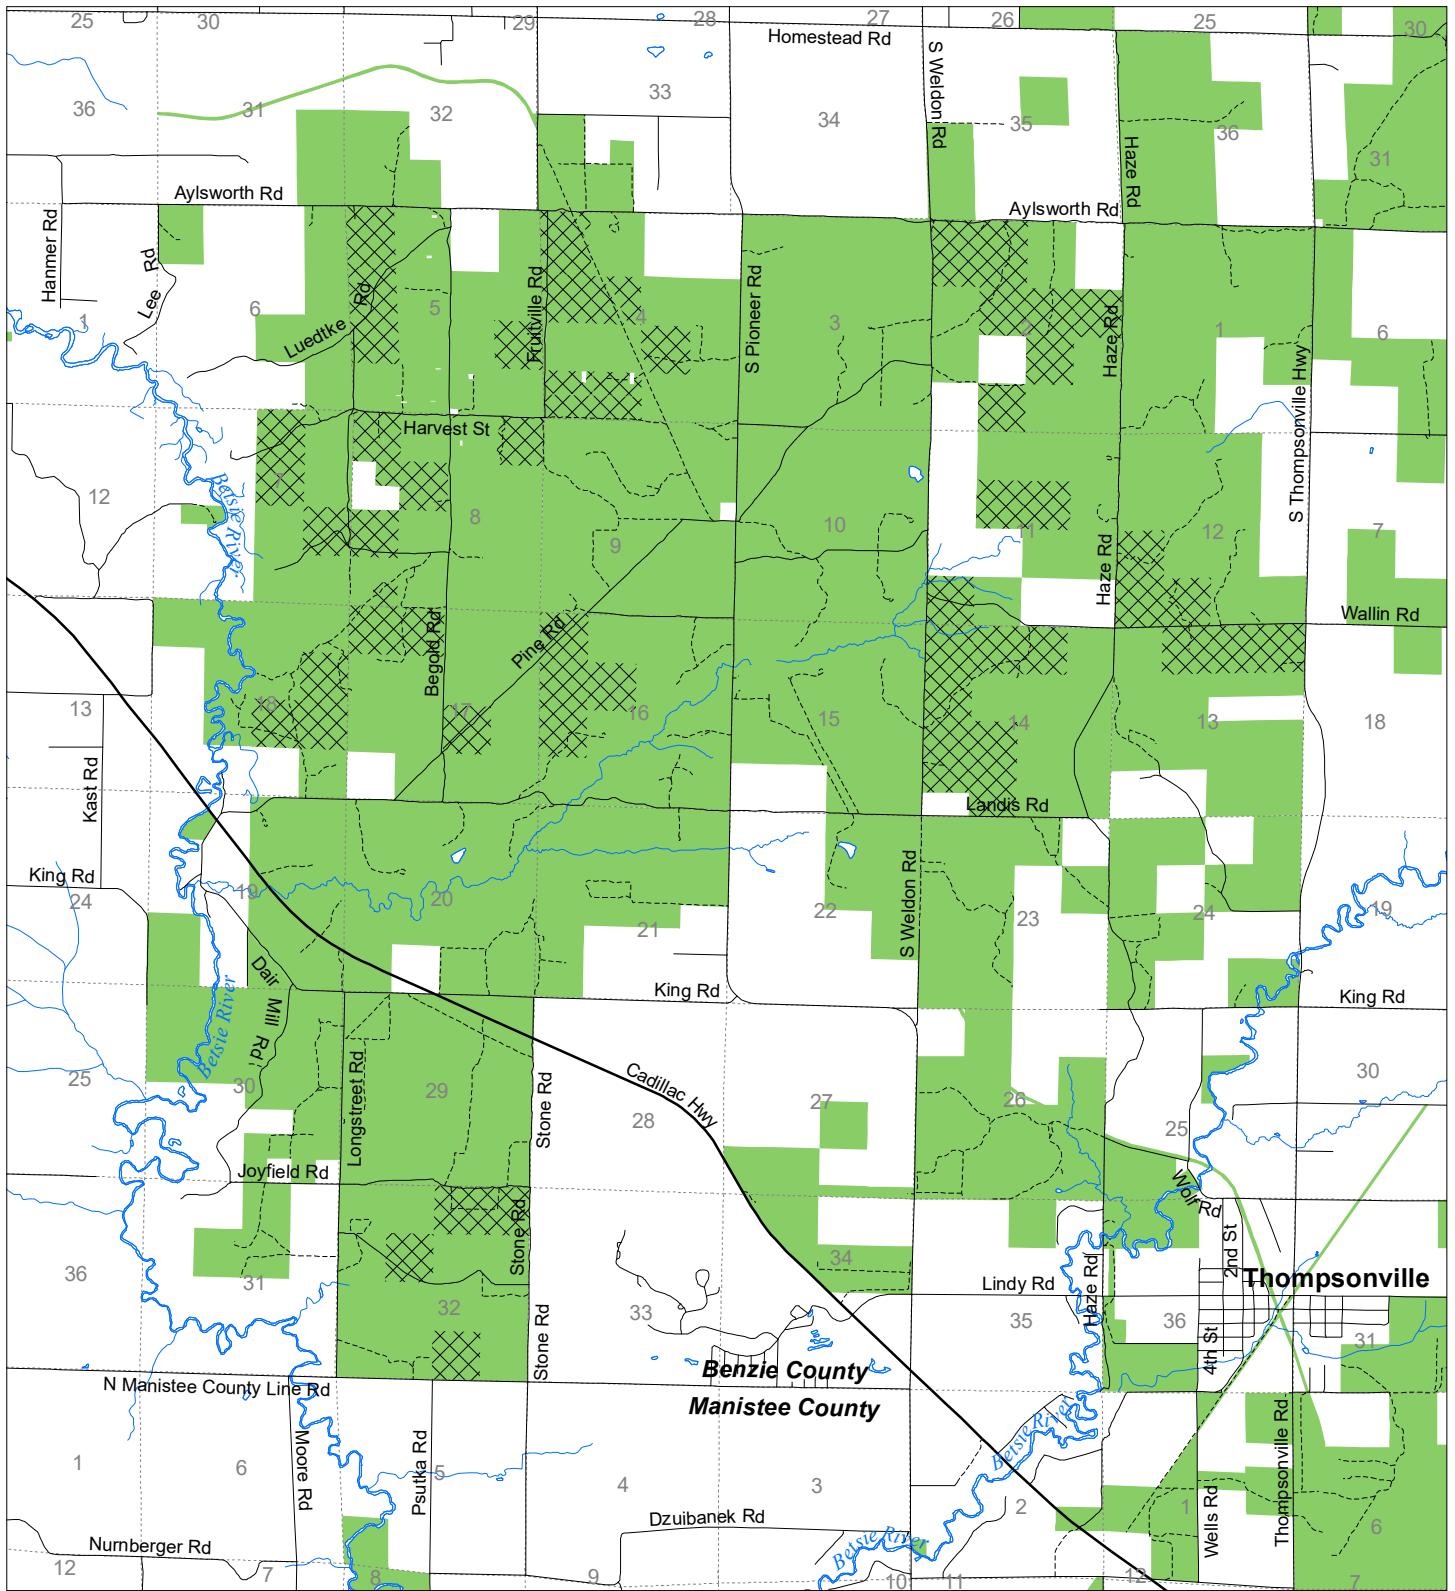

Fuelwood Collection Benzie County T25N,R14W

- State land open to fuelwood collection
- State land closed to fuelwood collection

Effective: April 1, 2019