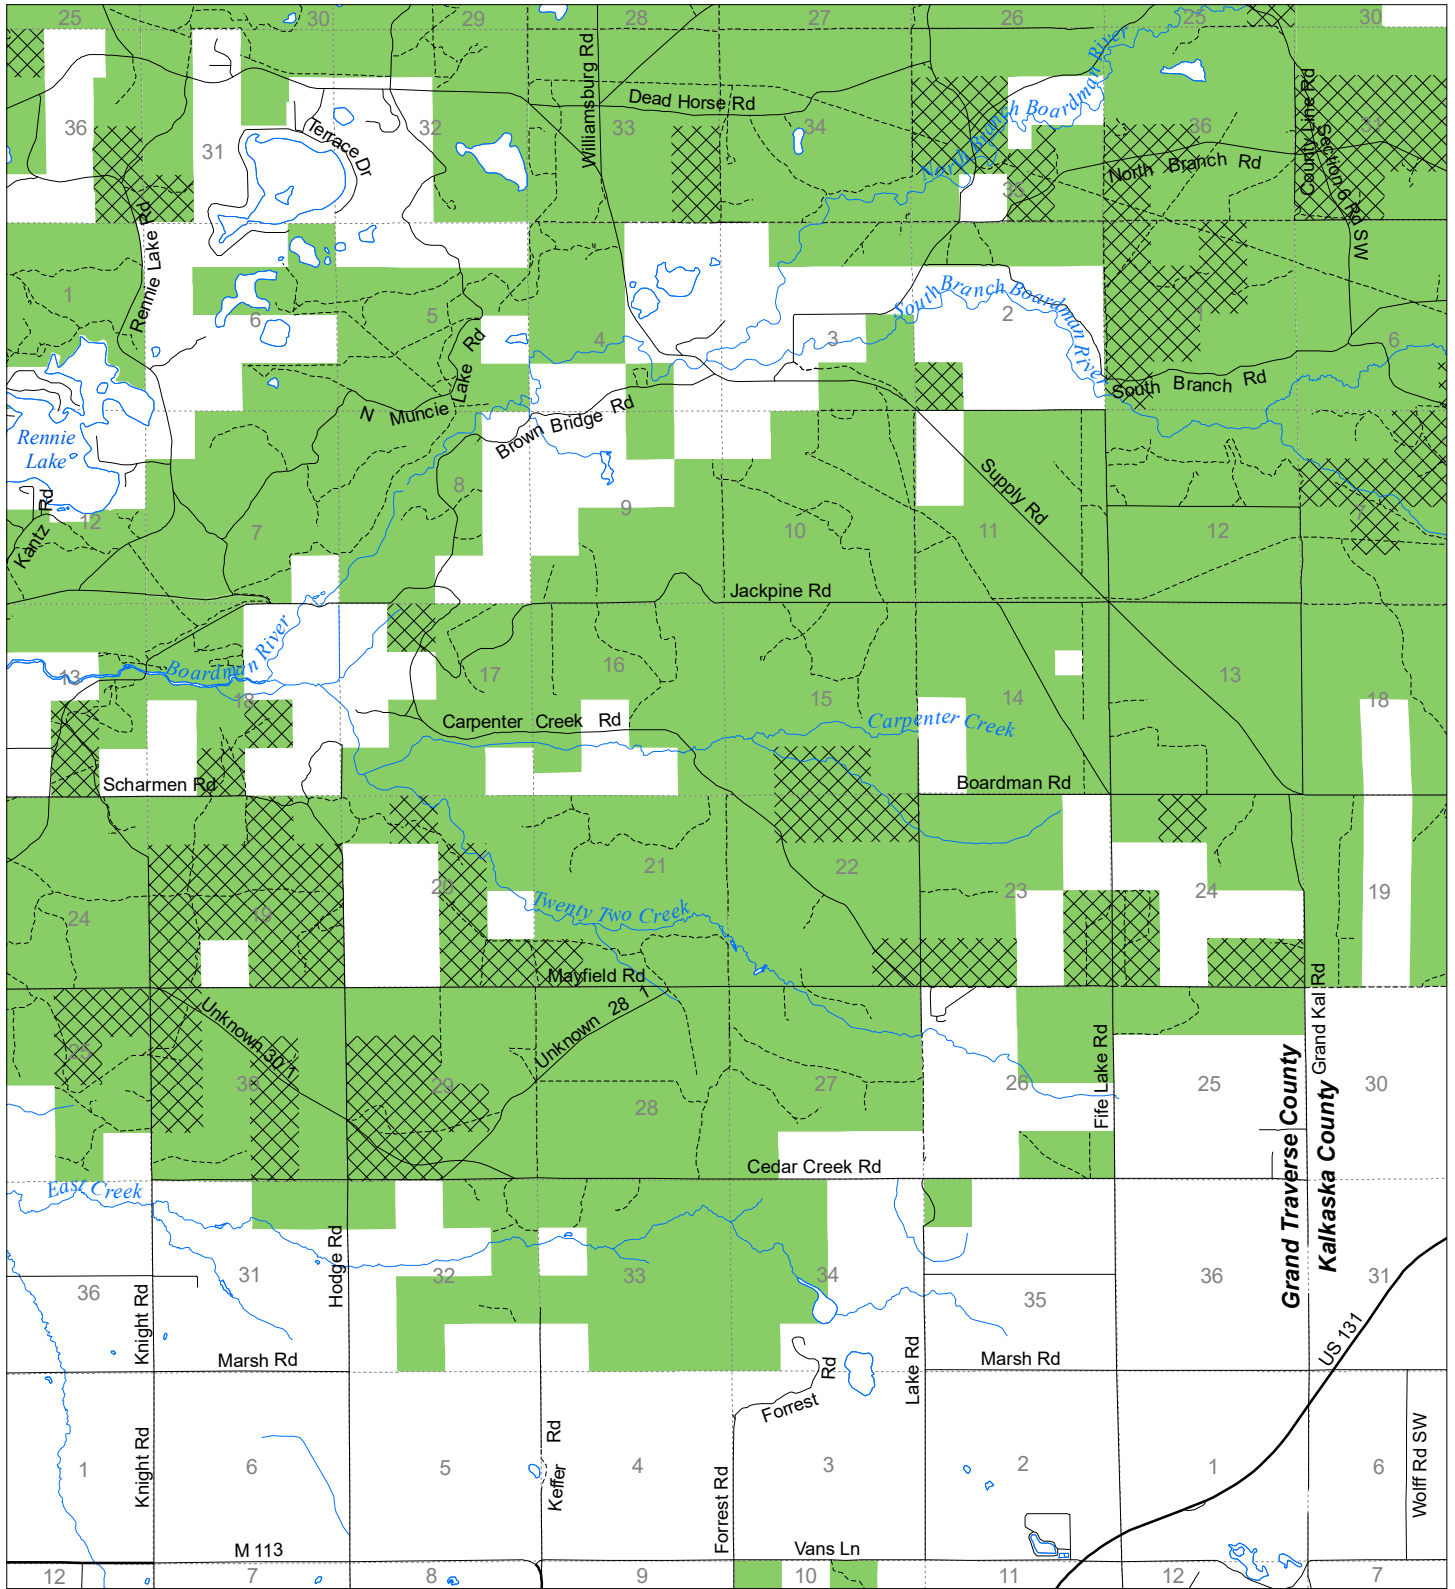

Fuelwood Collection Grand Traverse County T26N,R09W

- State land open to fuelwood collection
- State land closed to fuelwood collection

Effective: April 1, 2019