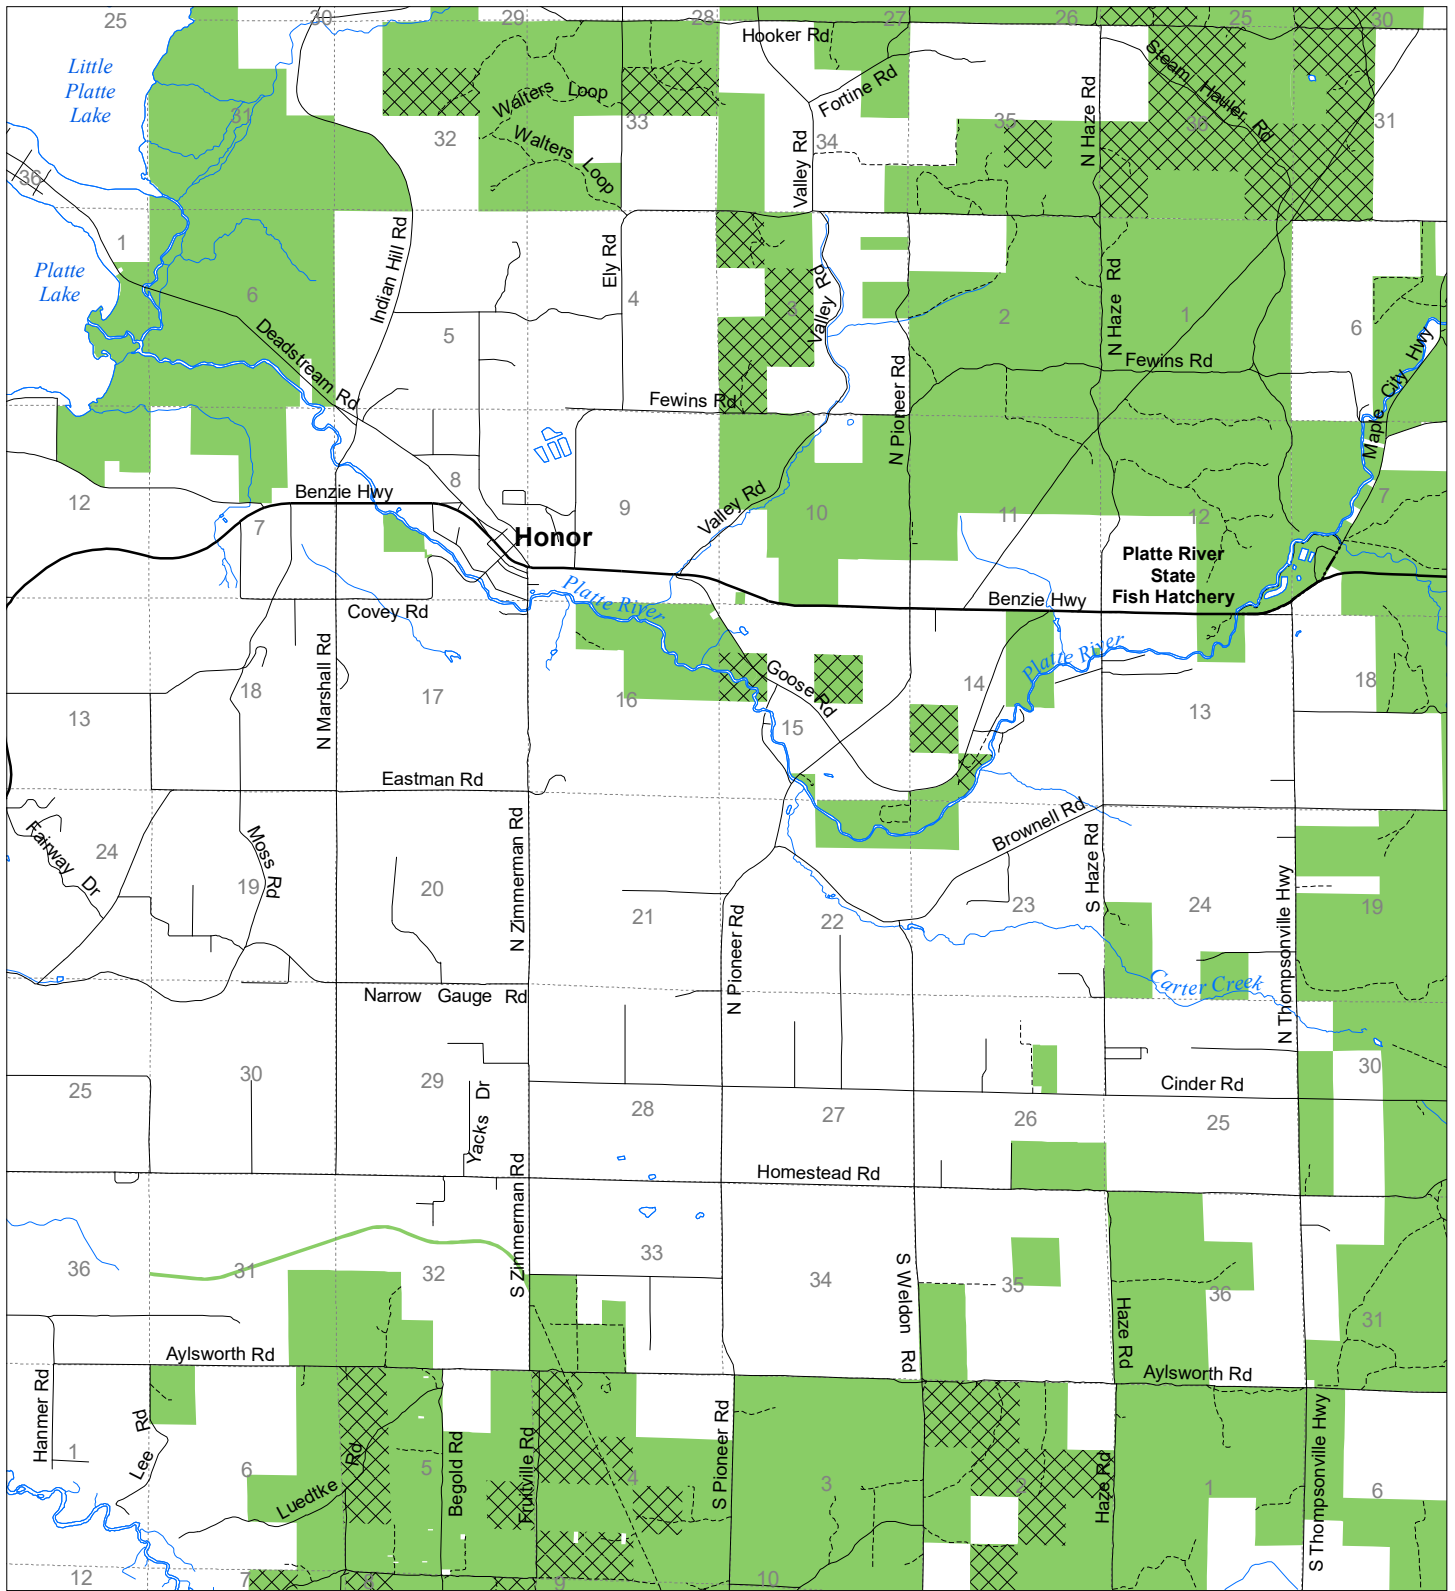

Fuelwood Collection
Benzie County
T26N,R14W

- State land open to fuelwood collection
- State land closed to fuelwood collection

Effective: April 1, 2019

Date: 03/20/2019