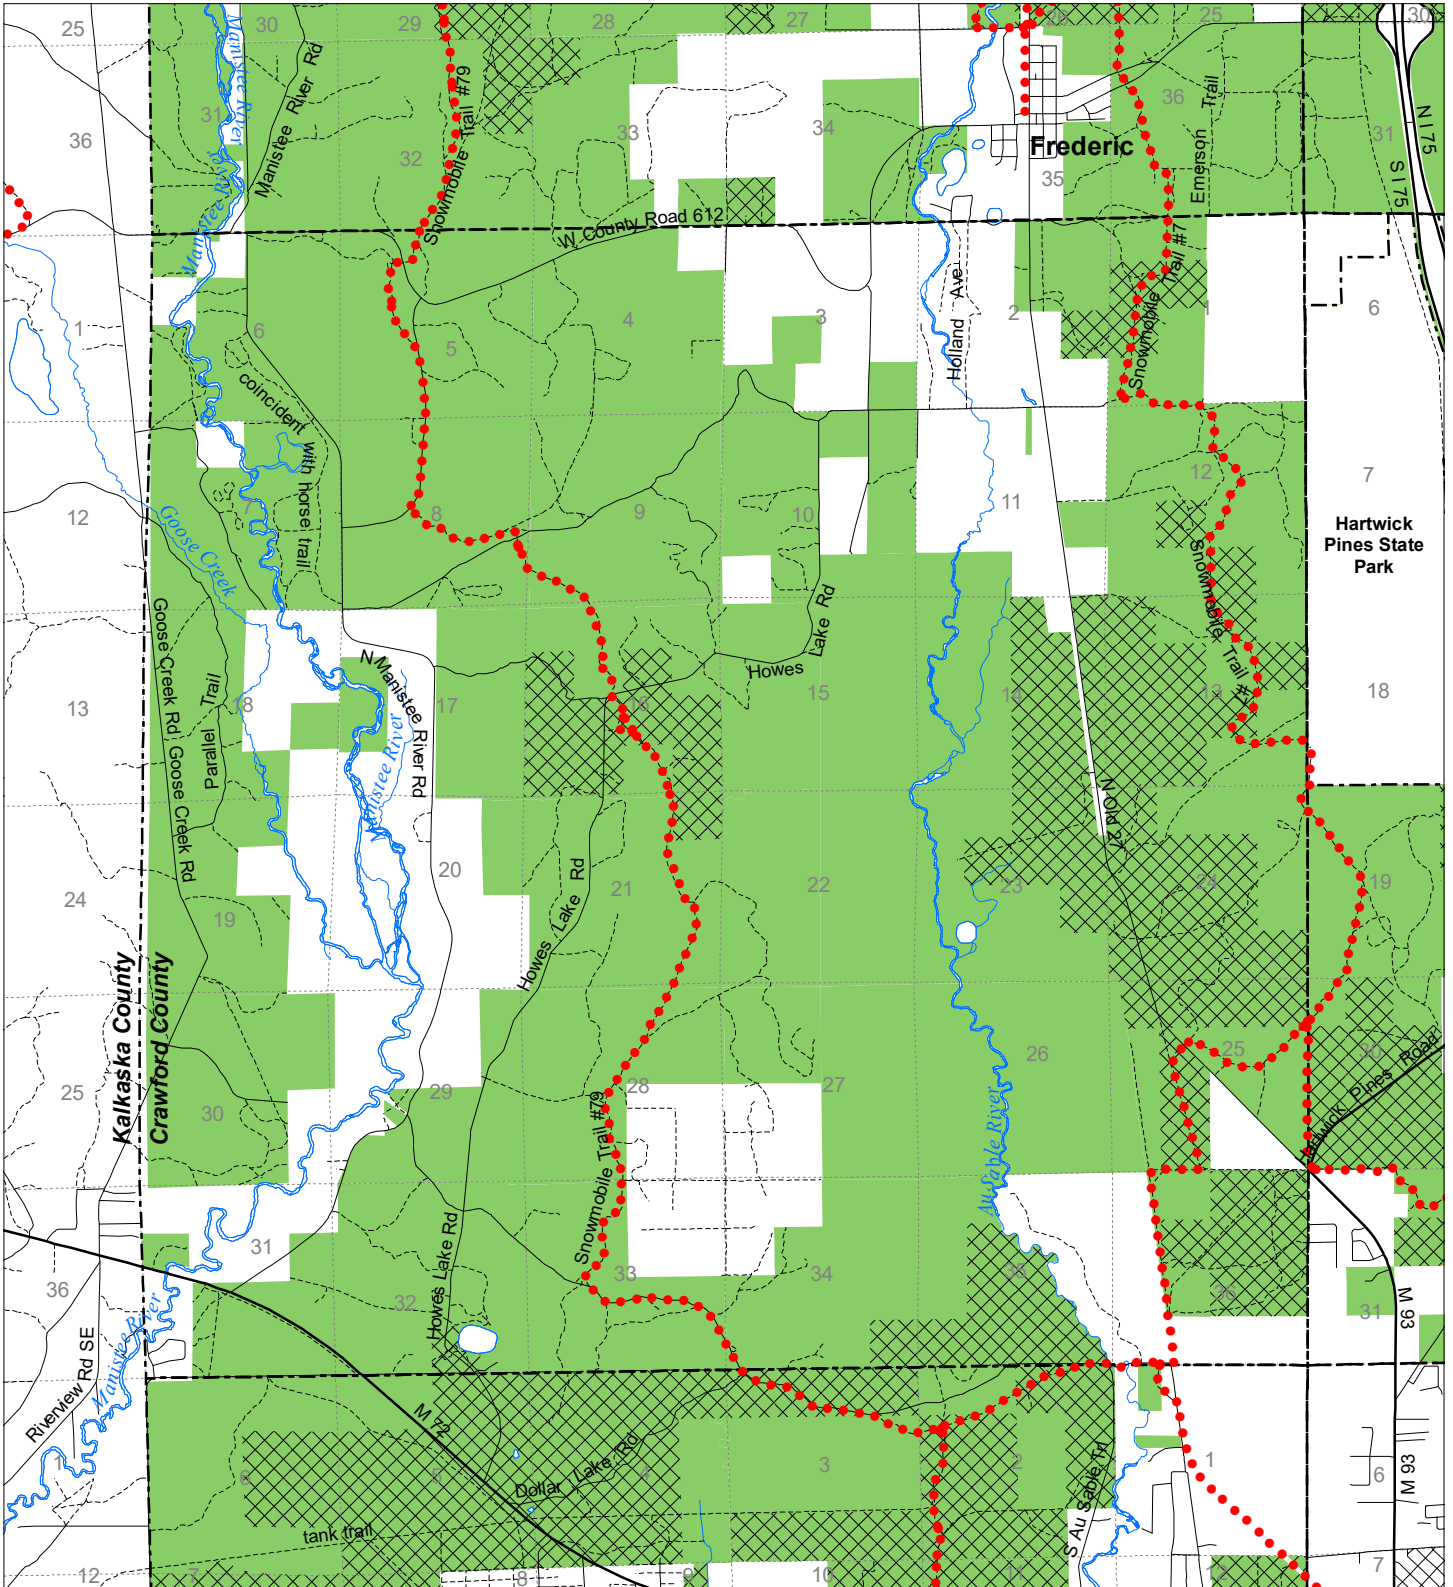

Fuelwood Collection Crawford County T27N,R04W

- State land open to fuelwood collection
- State land closed to fuelwood collection

Effective: April 1, 2019

Date: 03/19/2019