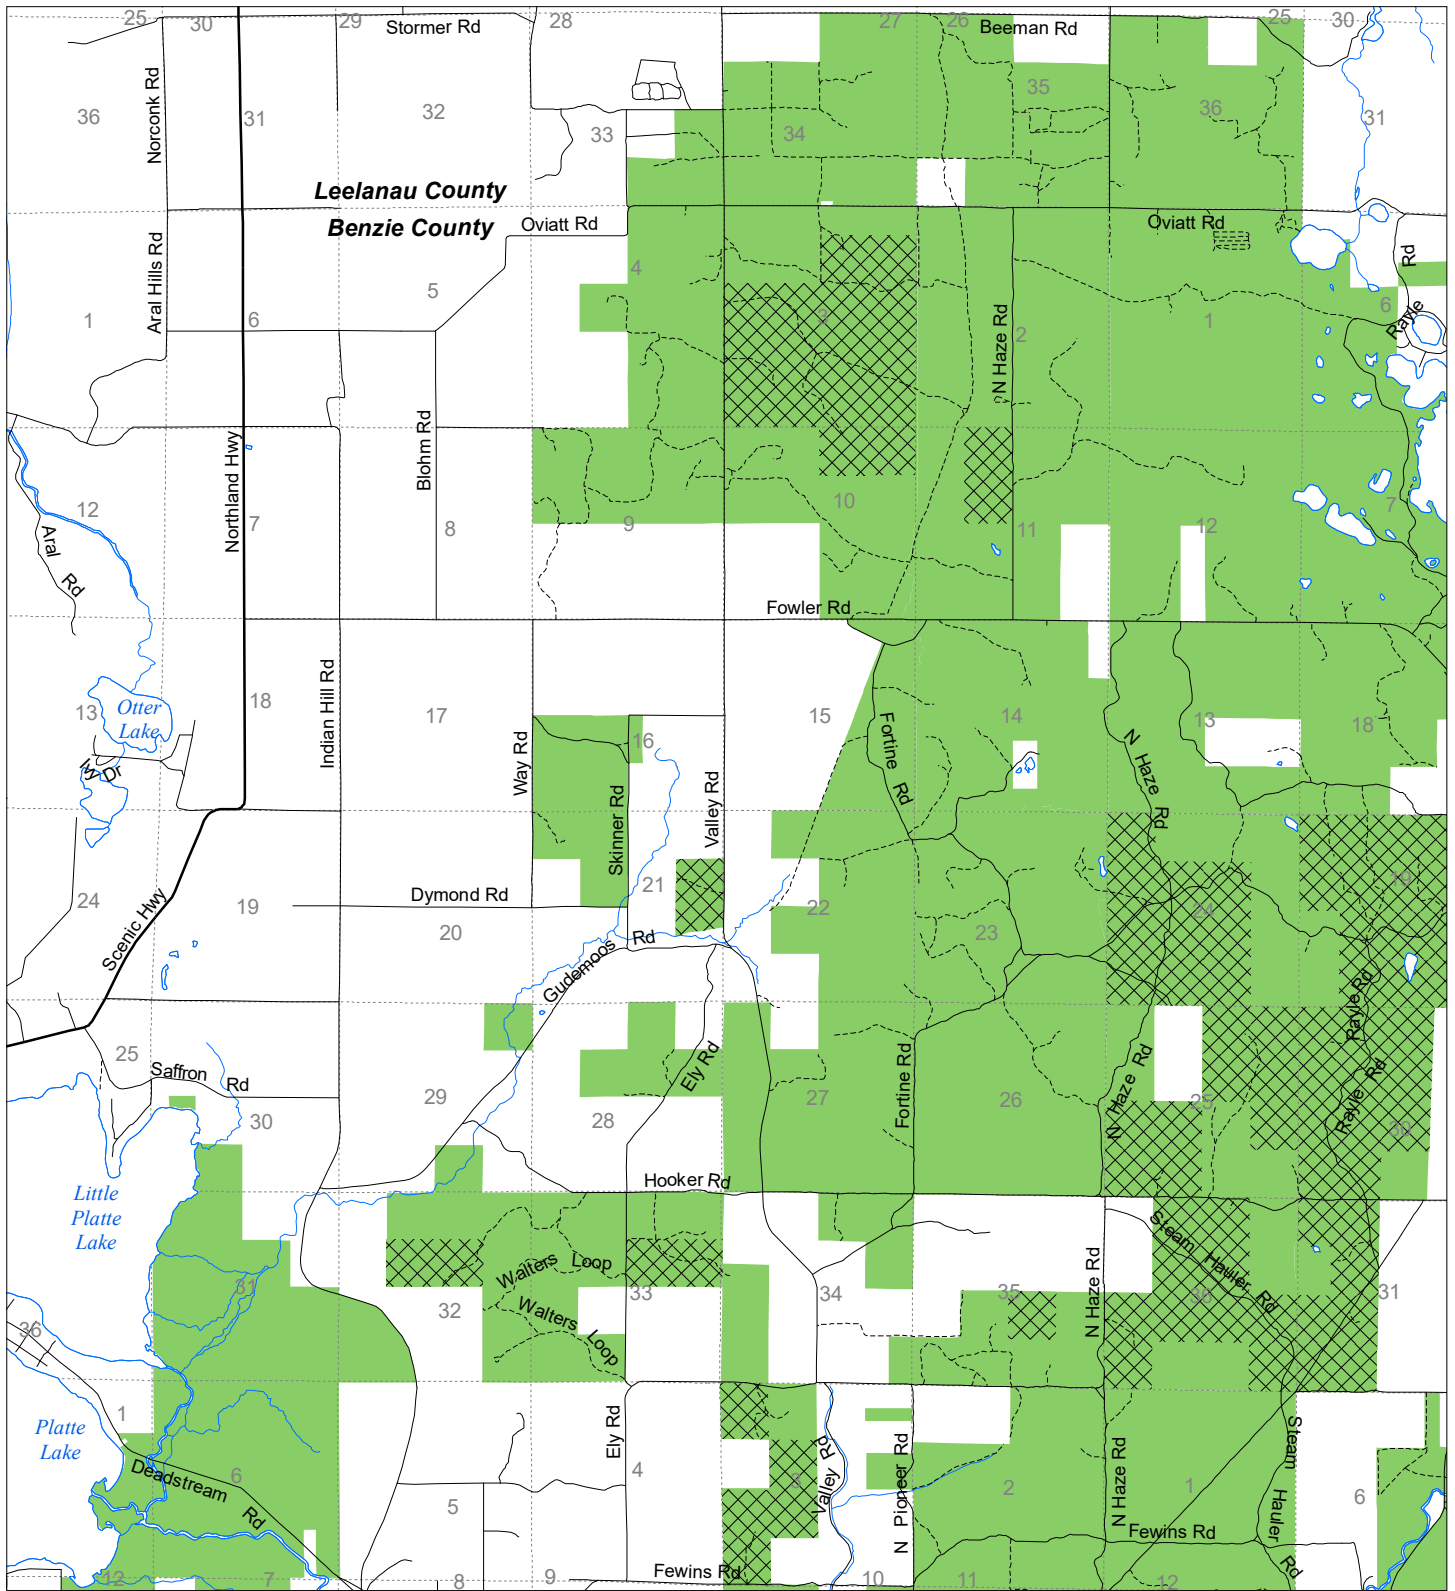

Fuelwood Collection Benzie County T27N,R14W

- State land open to fuelwood collection
- State land closed to fuelwood collection

Effective: April 1, 2019