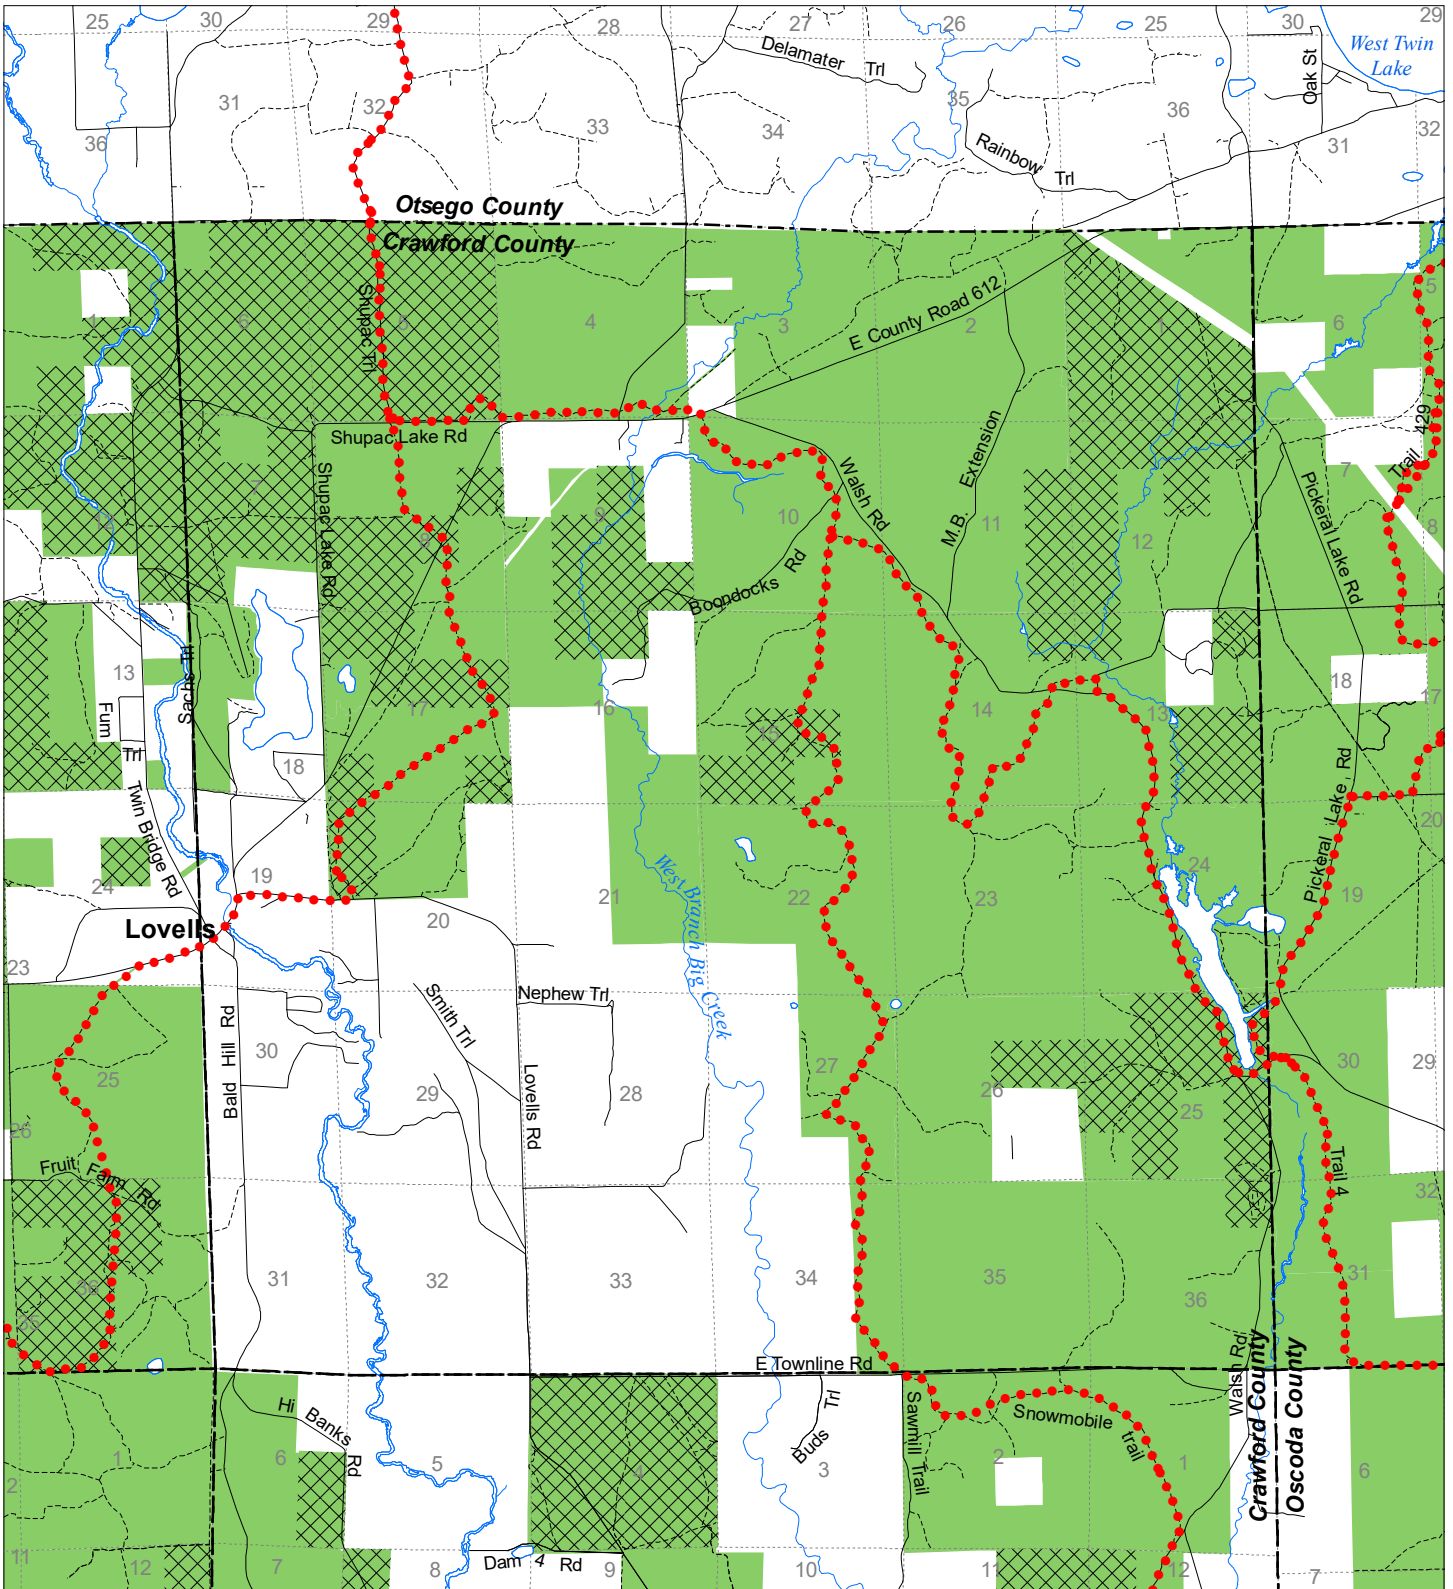

Fuelwood Collection Crawford County T28N,R01W

- State land open to fuelwood collection
- State land closed to fuelwood collection

Effective: April 1, 2019