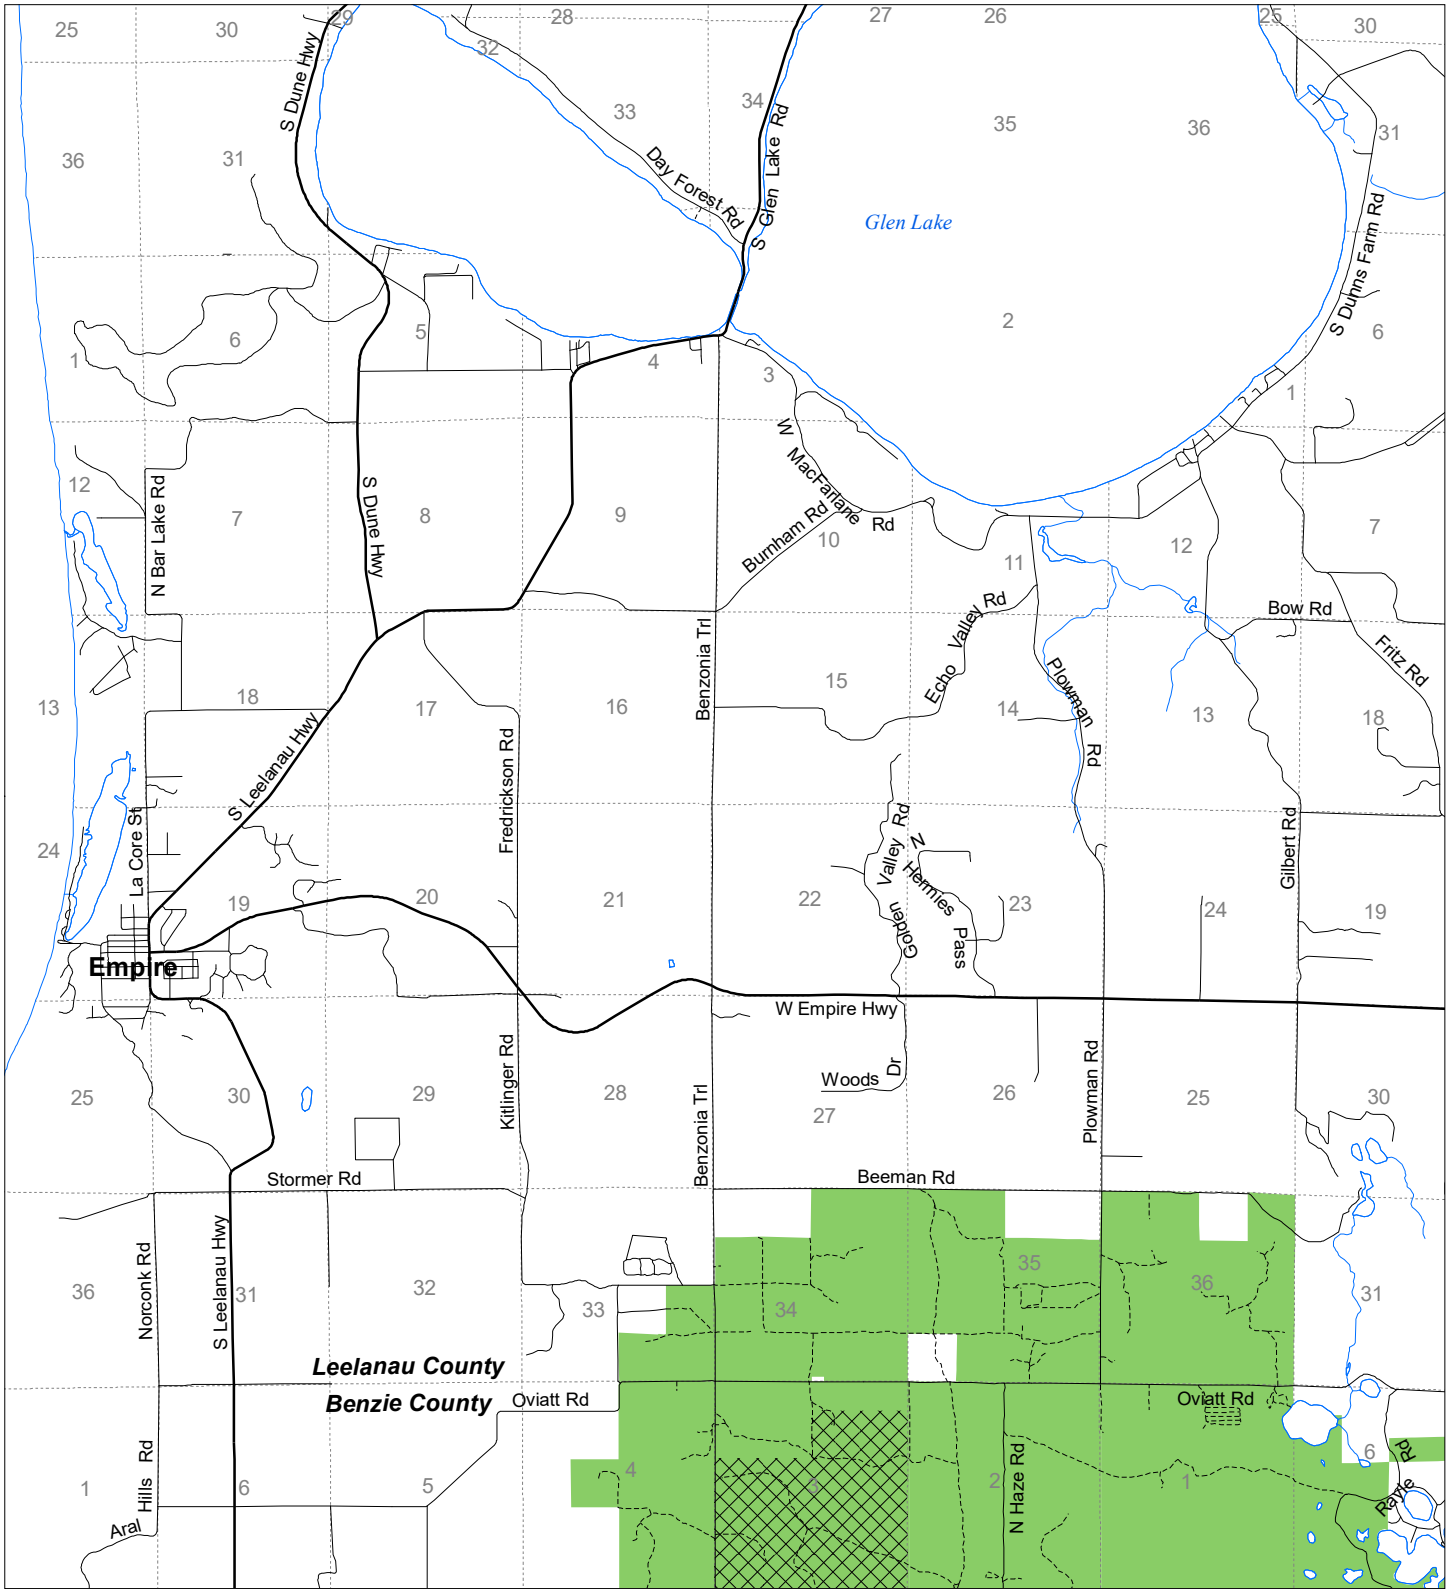

Fuelwood Collection
 Leelanau County
T28N,R14W

- State land open to fuelwood collection
- State land closed to fuelwood collection

Effective: April 1, 2019

Date: 03/20/2019