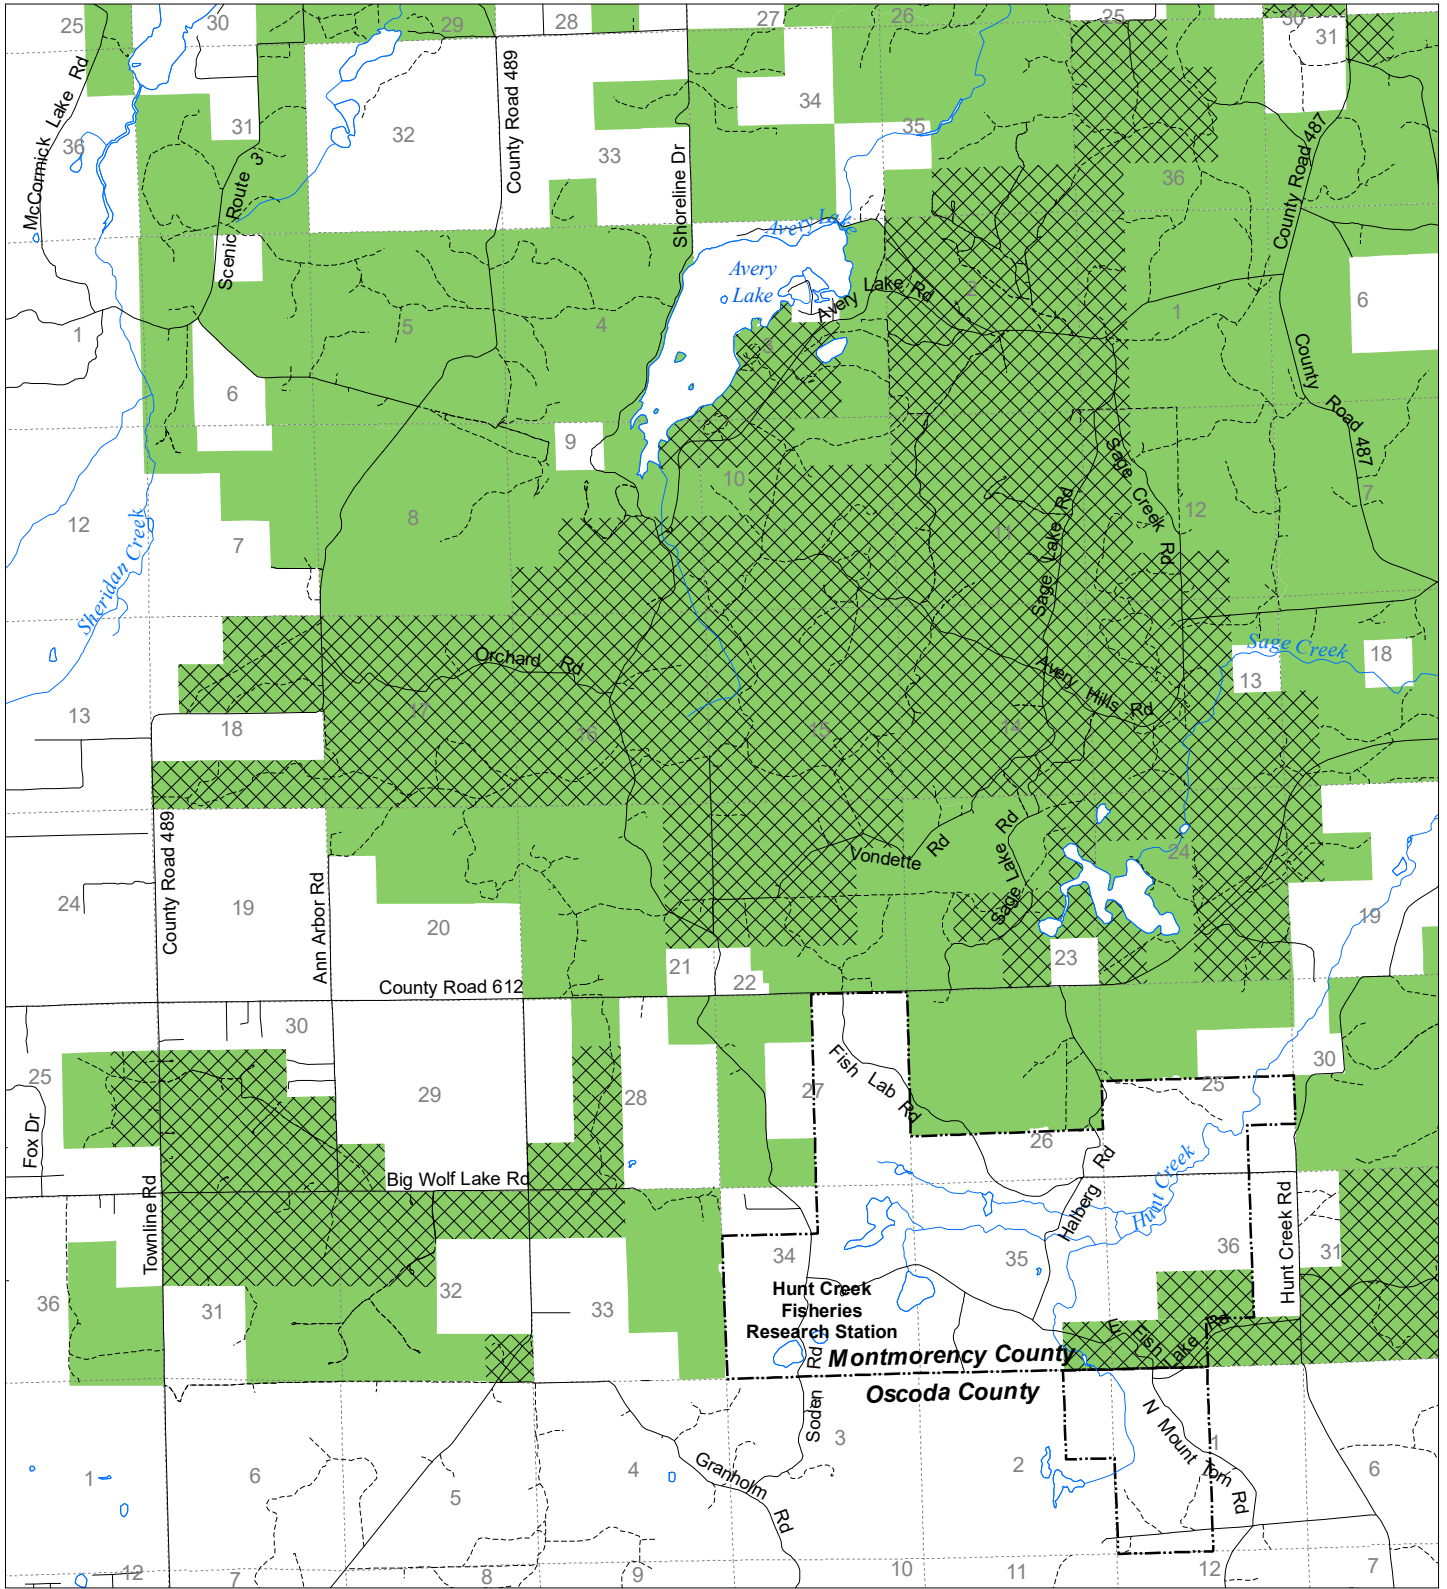

Fuelwood Collection Montmorency County T29N,R02E

- State land open to fuelwood collection
- State land closed to fuelwood collection

Effective: April 1, 2019