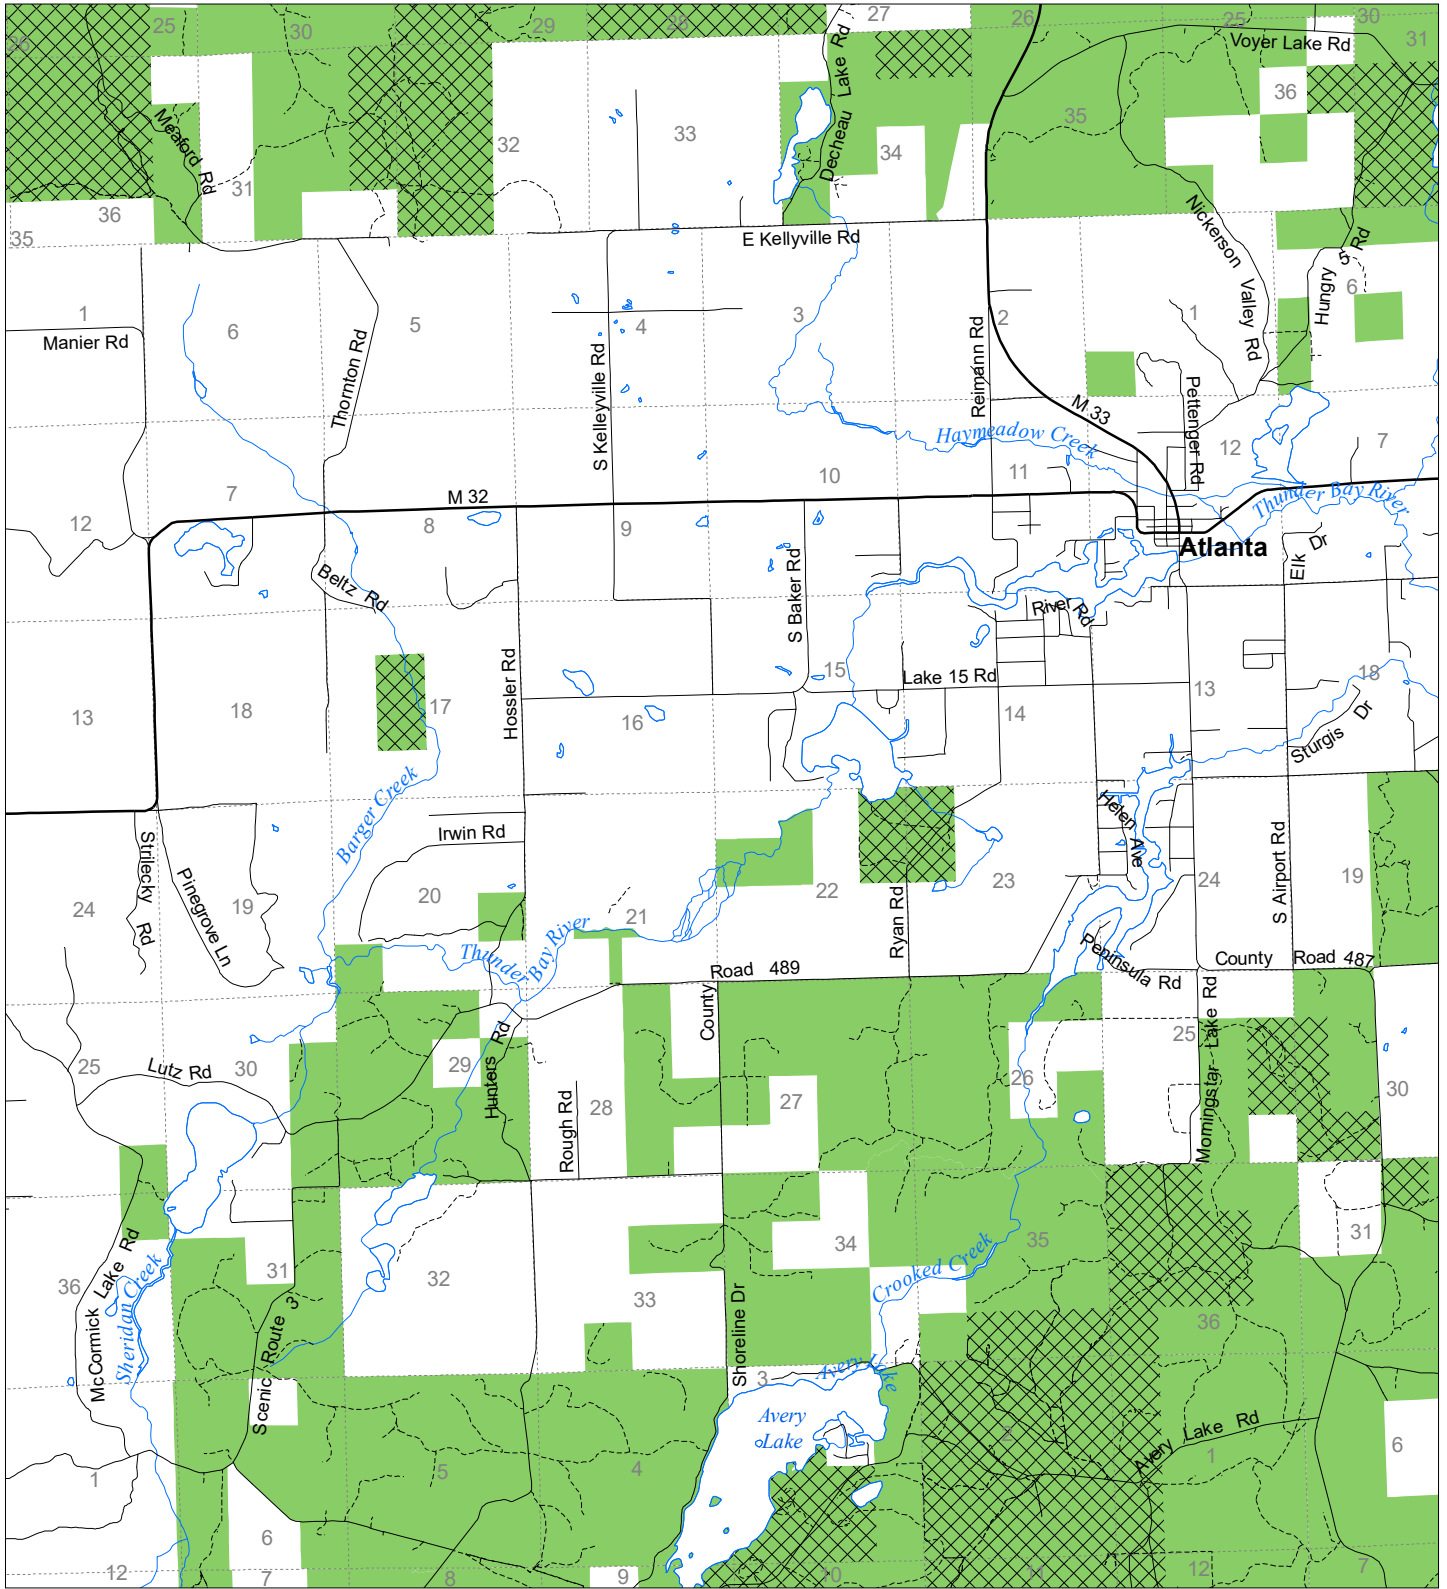

Fuelwood Collection Montmorency County T30N,R02E

- State land open to fuelwood collection
- State land closed to fuelwood collection

Effective: April 1, 2019