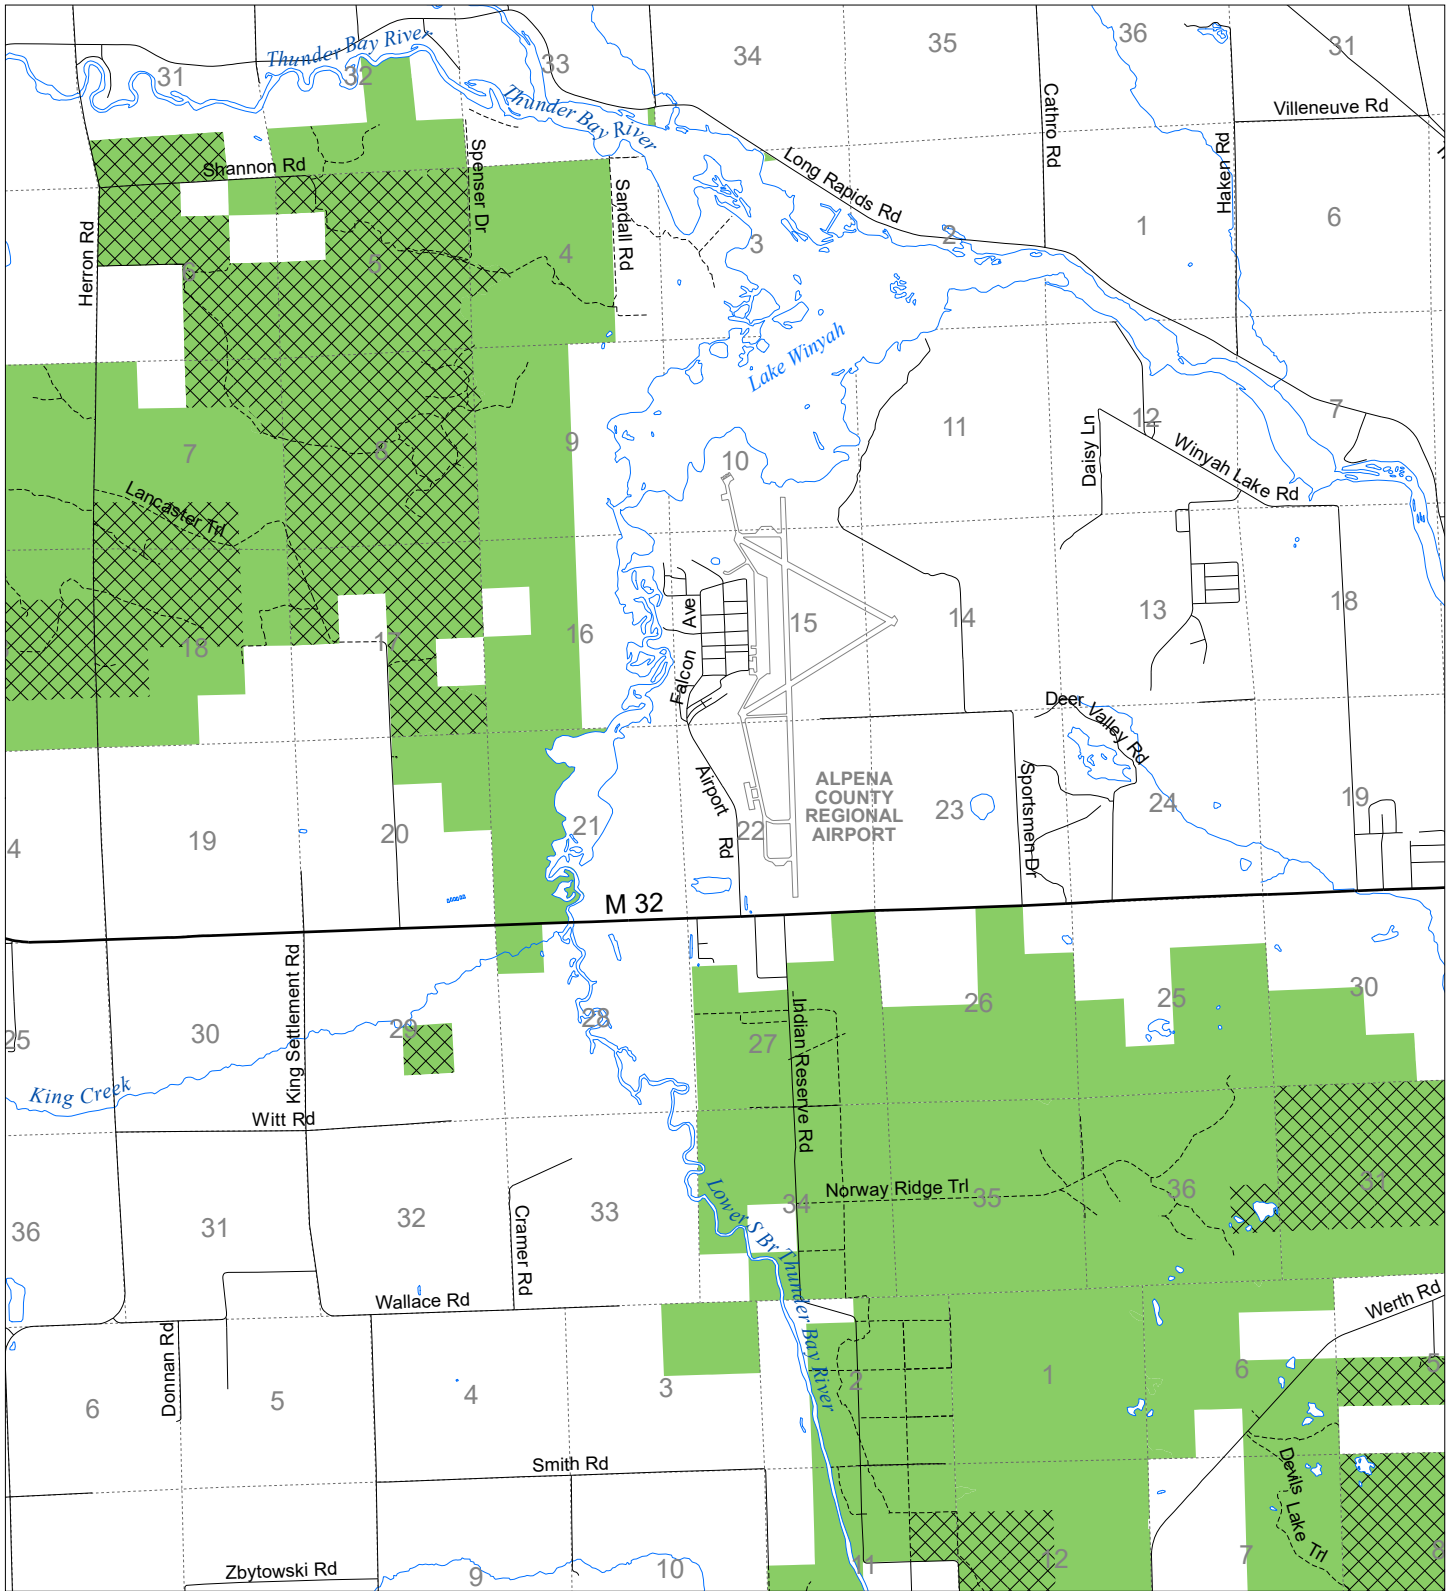

# Fuelwood Collection Alpena County T31N, R07E

- State land open to fuelwood collection
- State land closed to fuelwood collection

Effective: April 1, 2019