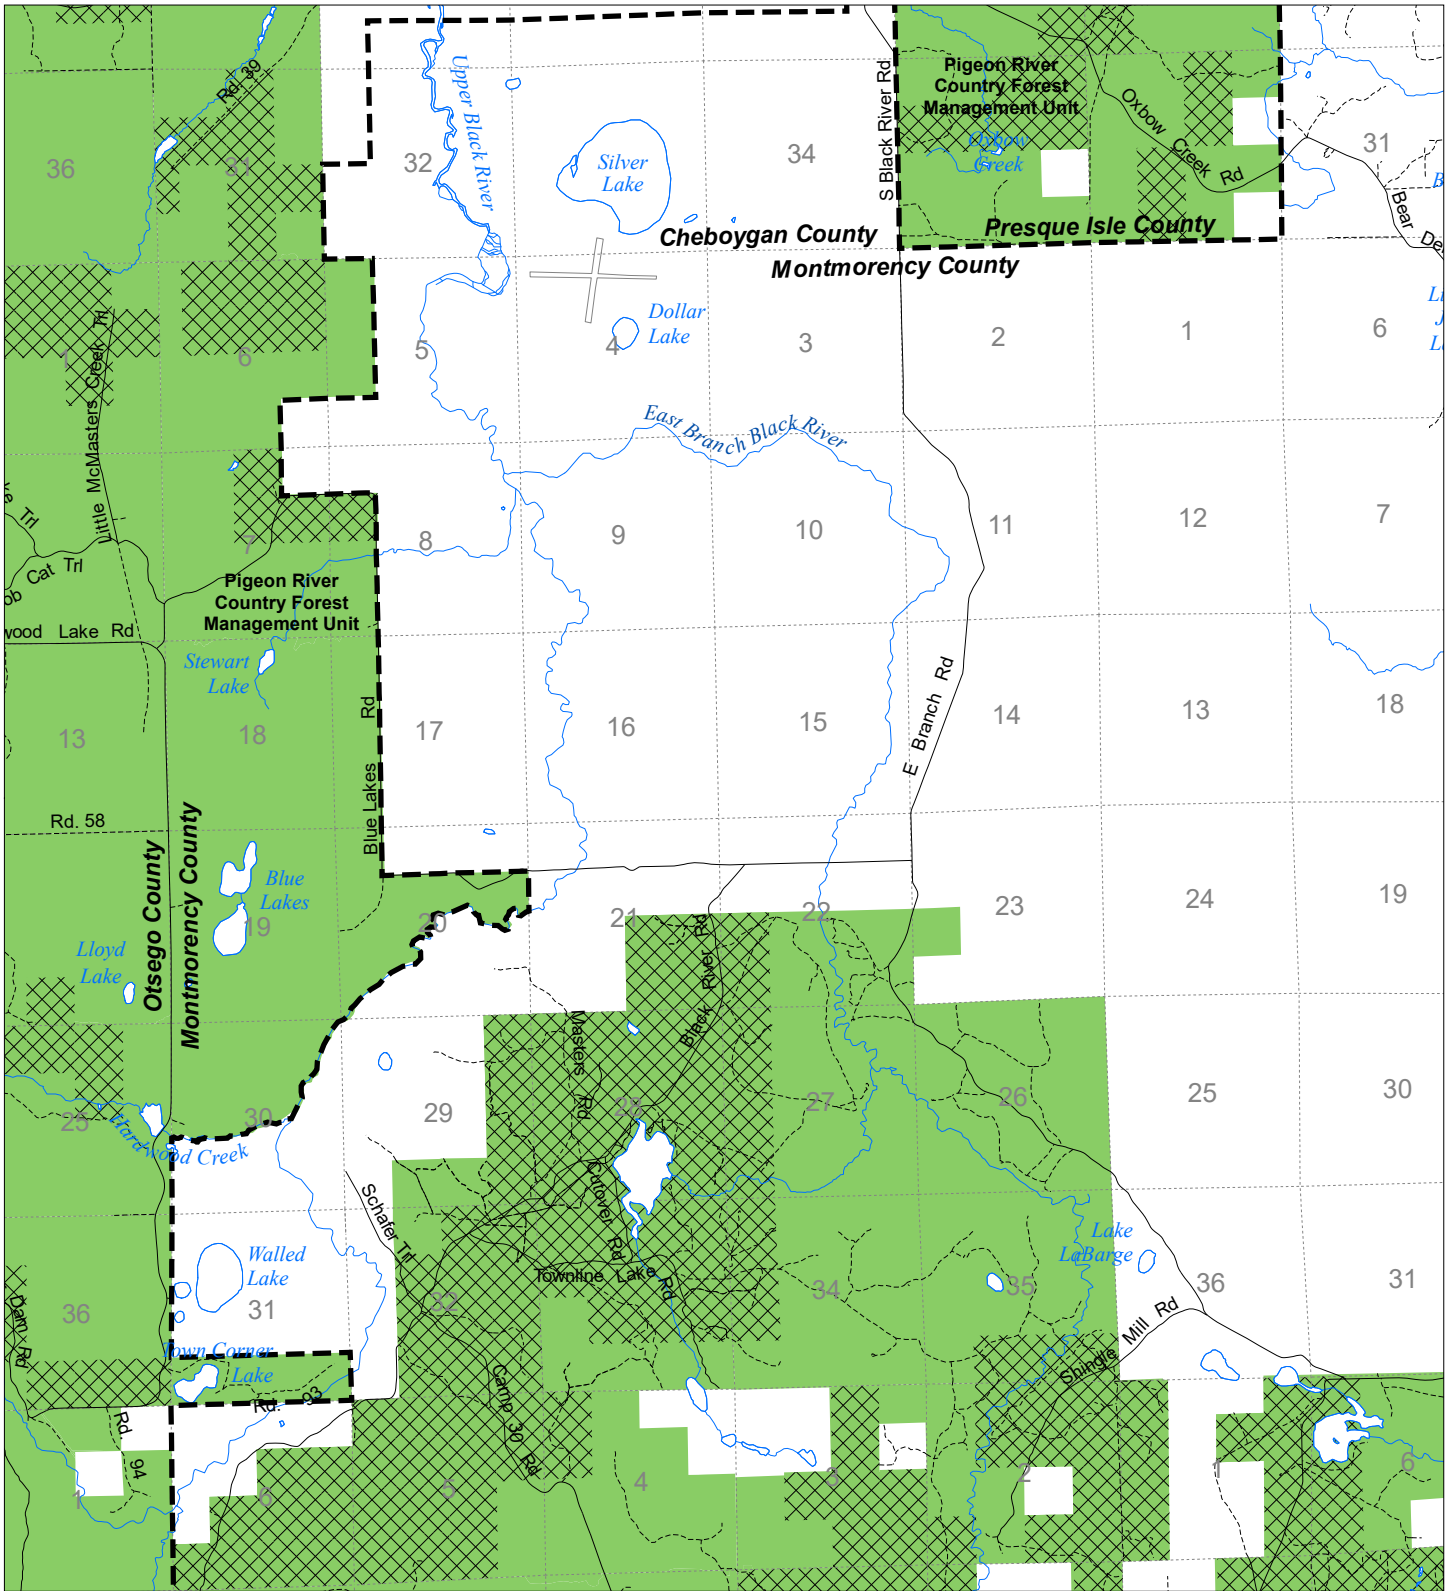

# Fuelwood Collection Montmorency County T32N, R01E

- State land open to fuelwood collection
- State land closed to fuelwood collection

Effective: April 1, 2019