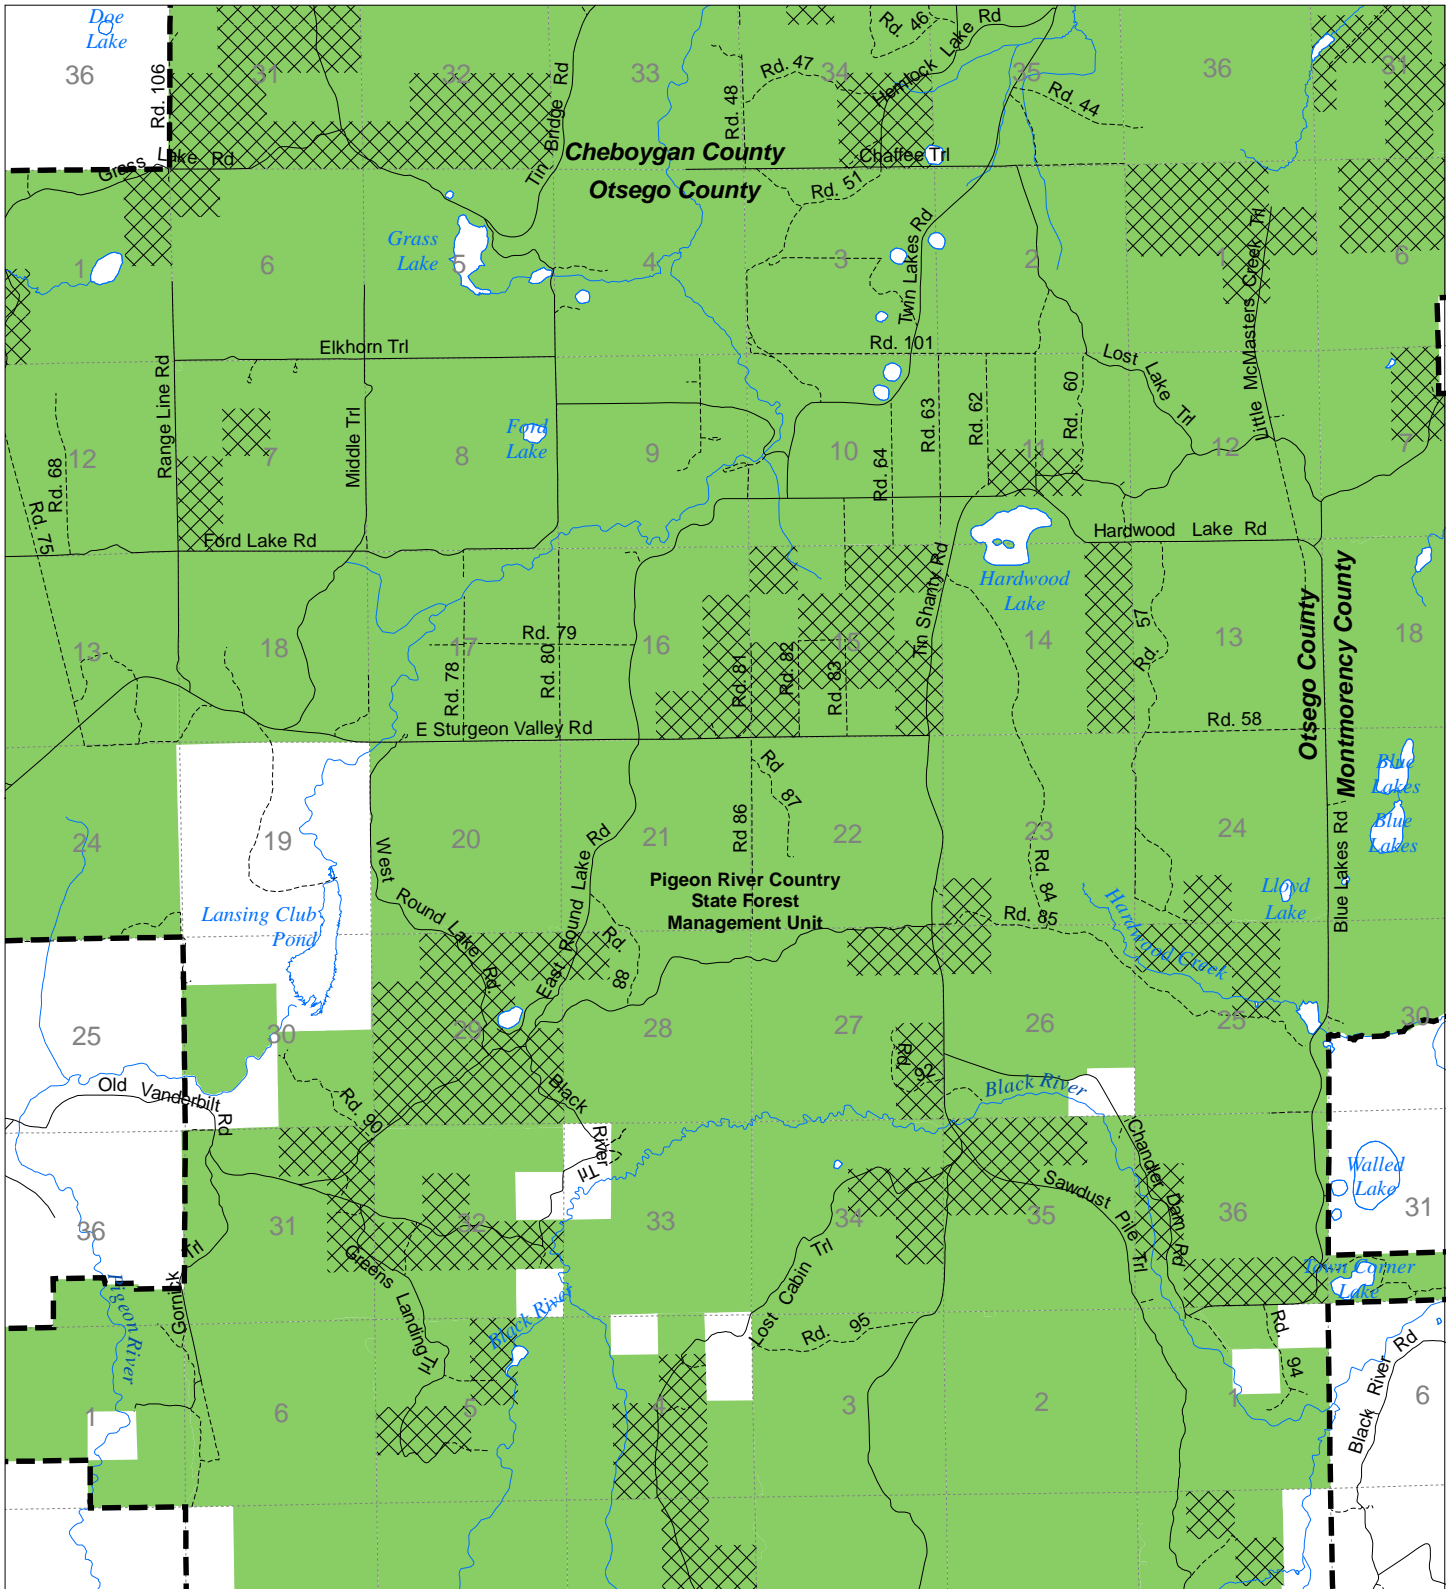

Fuelwood Collection
 Otsego County
T32N, R01W

- State land open to fuelwood collection
- State land closed to fuelwood collection

Effective: April 1, 2019