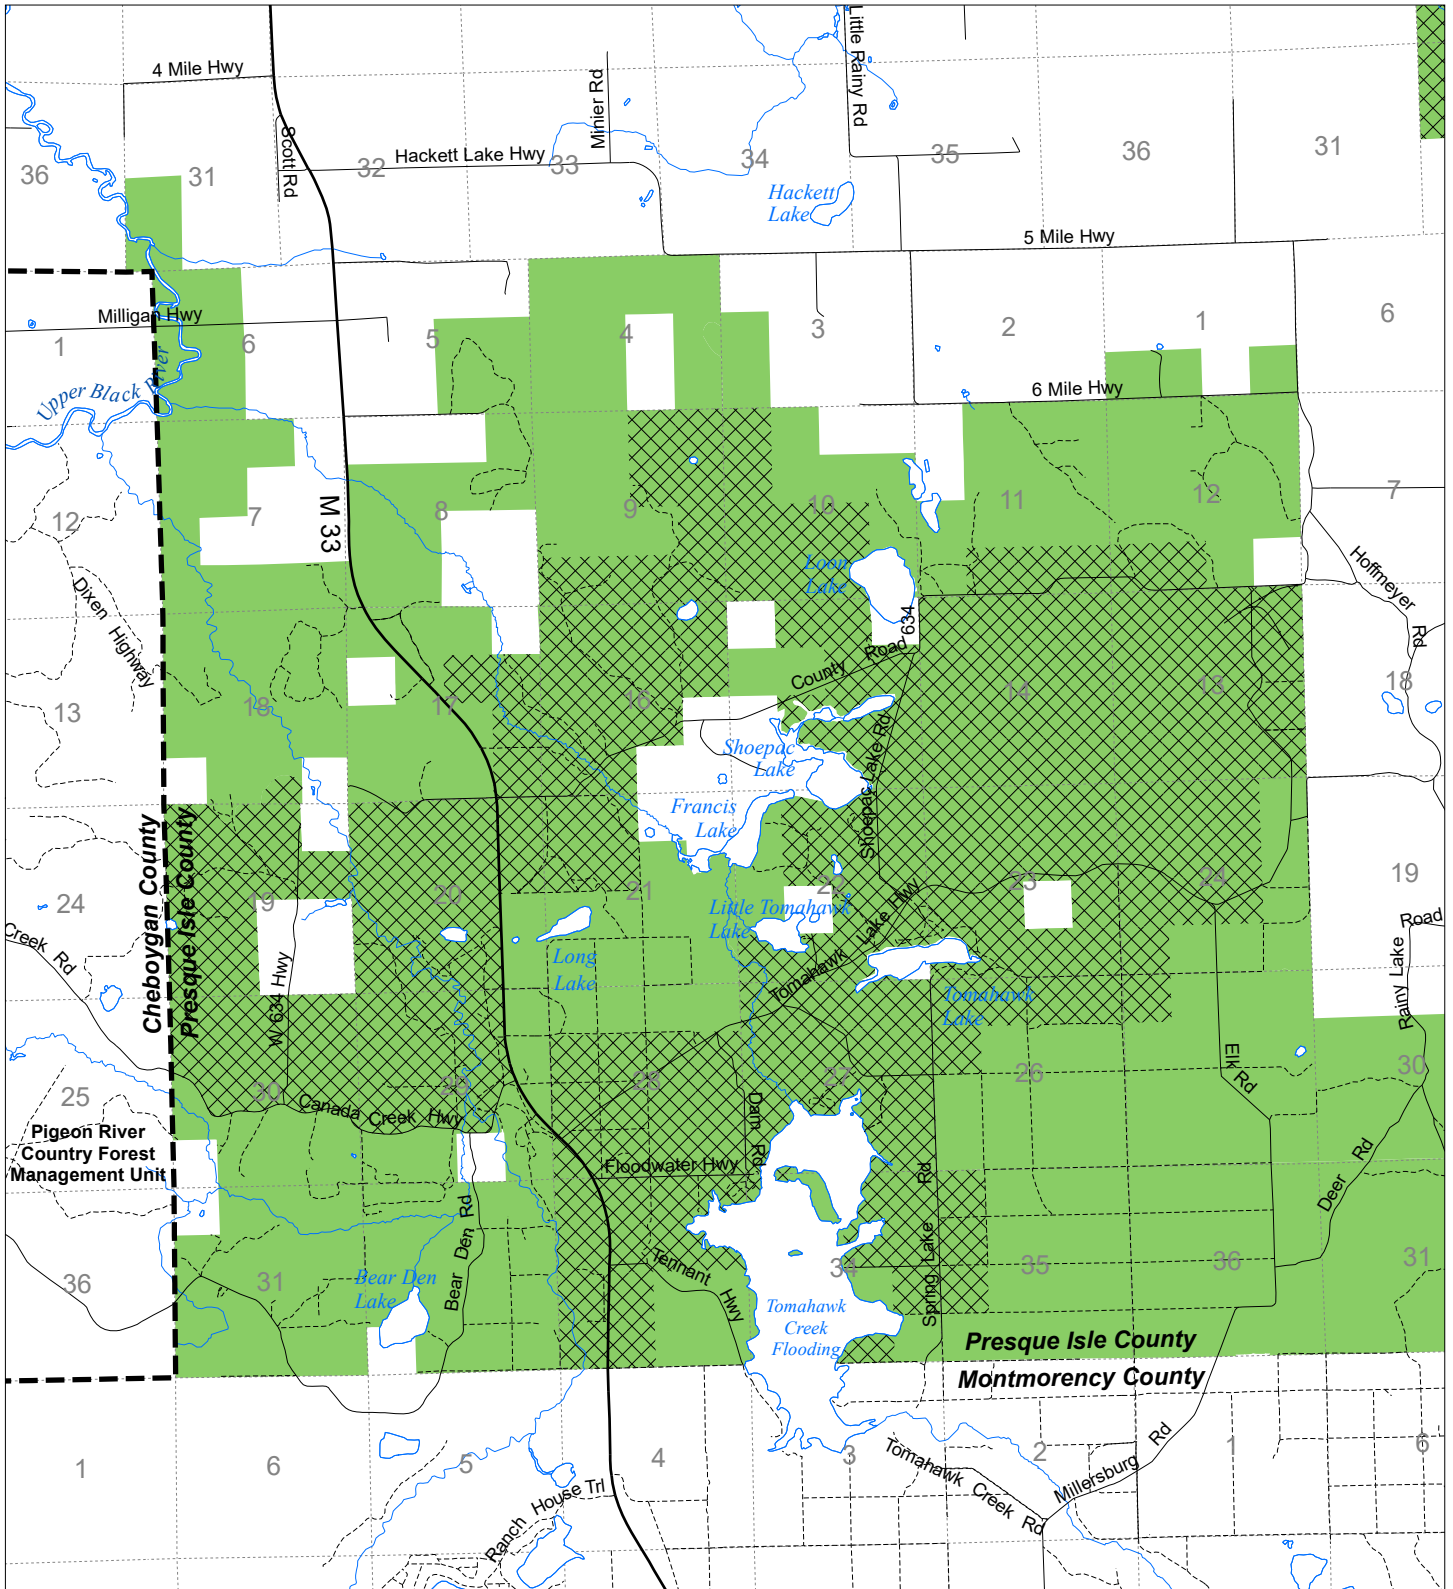

# Fuelwood Collection Presque Isle County T33N, R02E

- State land open to fuelwood collection
- State land closed to fuelwood collection

Effective: April 1, 2019