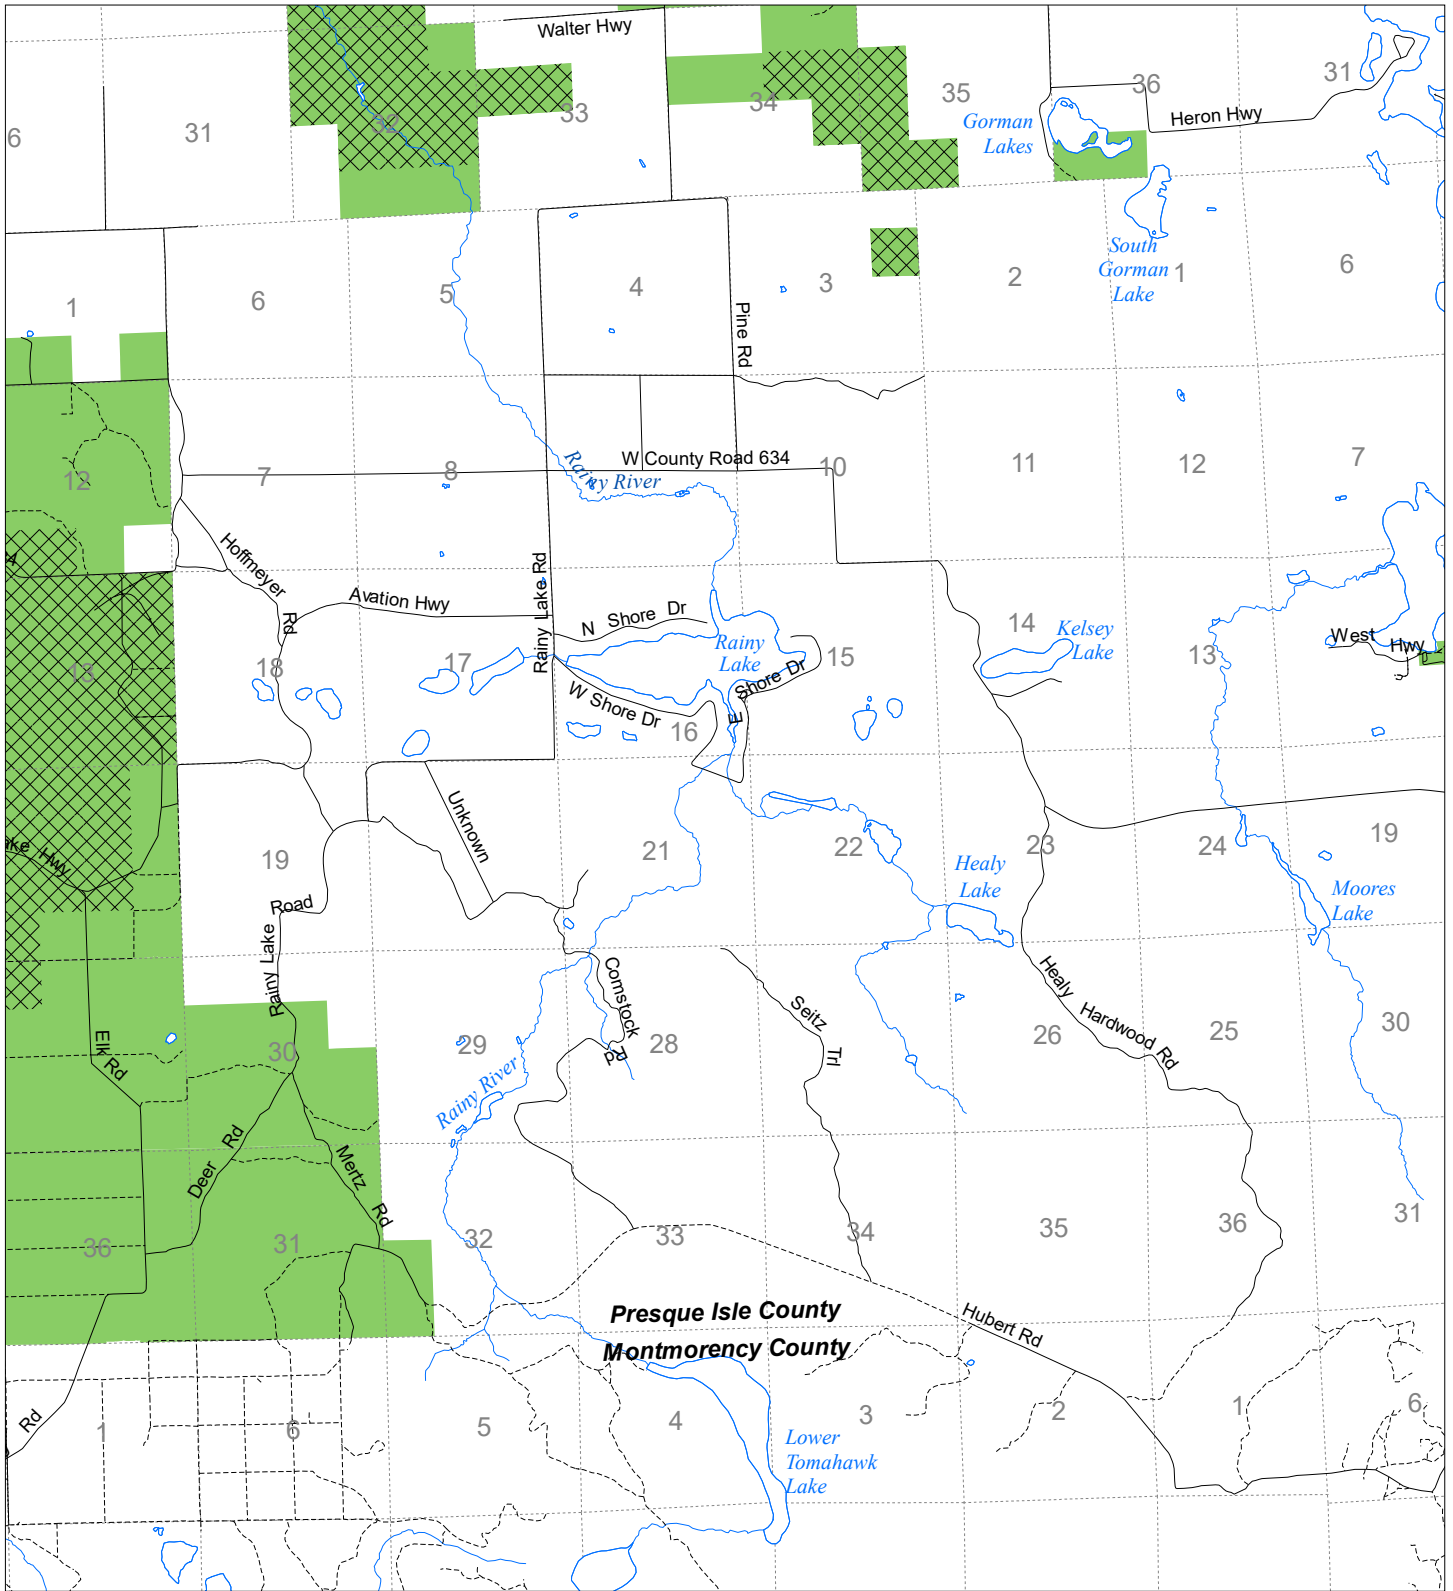

Fuelwood Collection  
 Presque Isle County  
**T33N, R03E**

- State land open to fuelwood collection
- State land closed to fuelwood collection

Effective: April 1, 2019

Date: 03/11/2019