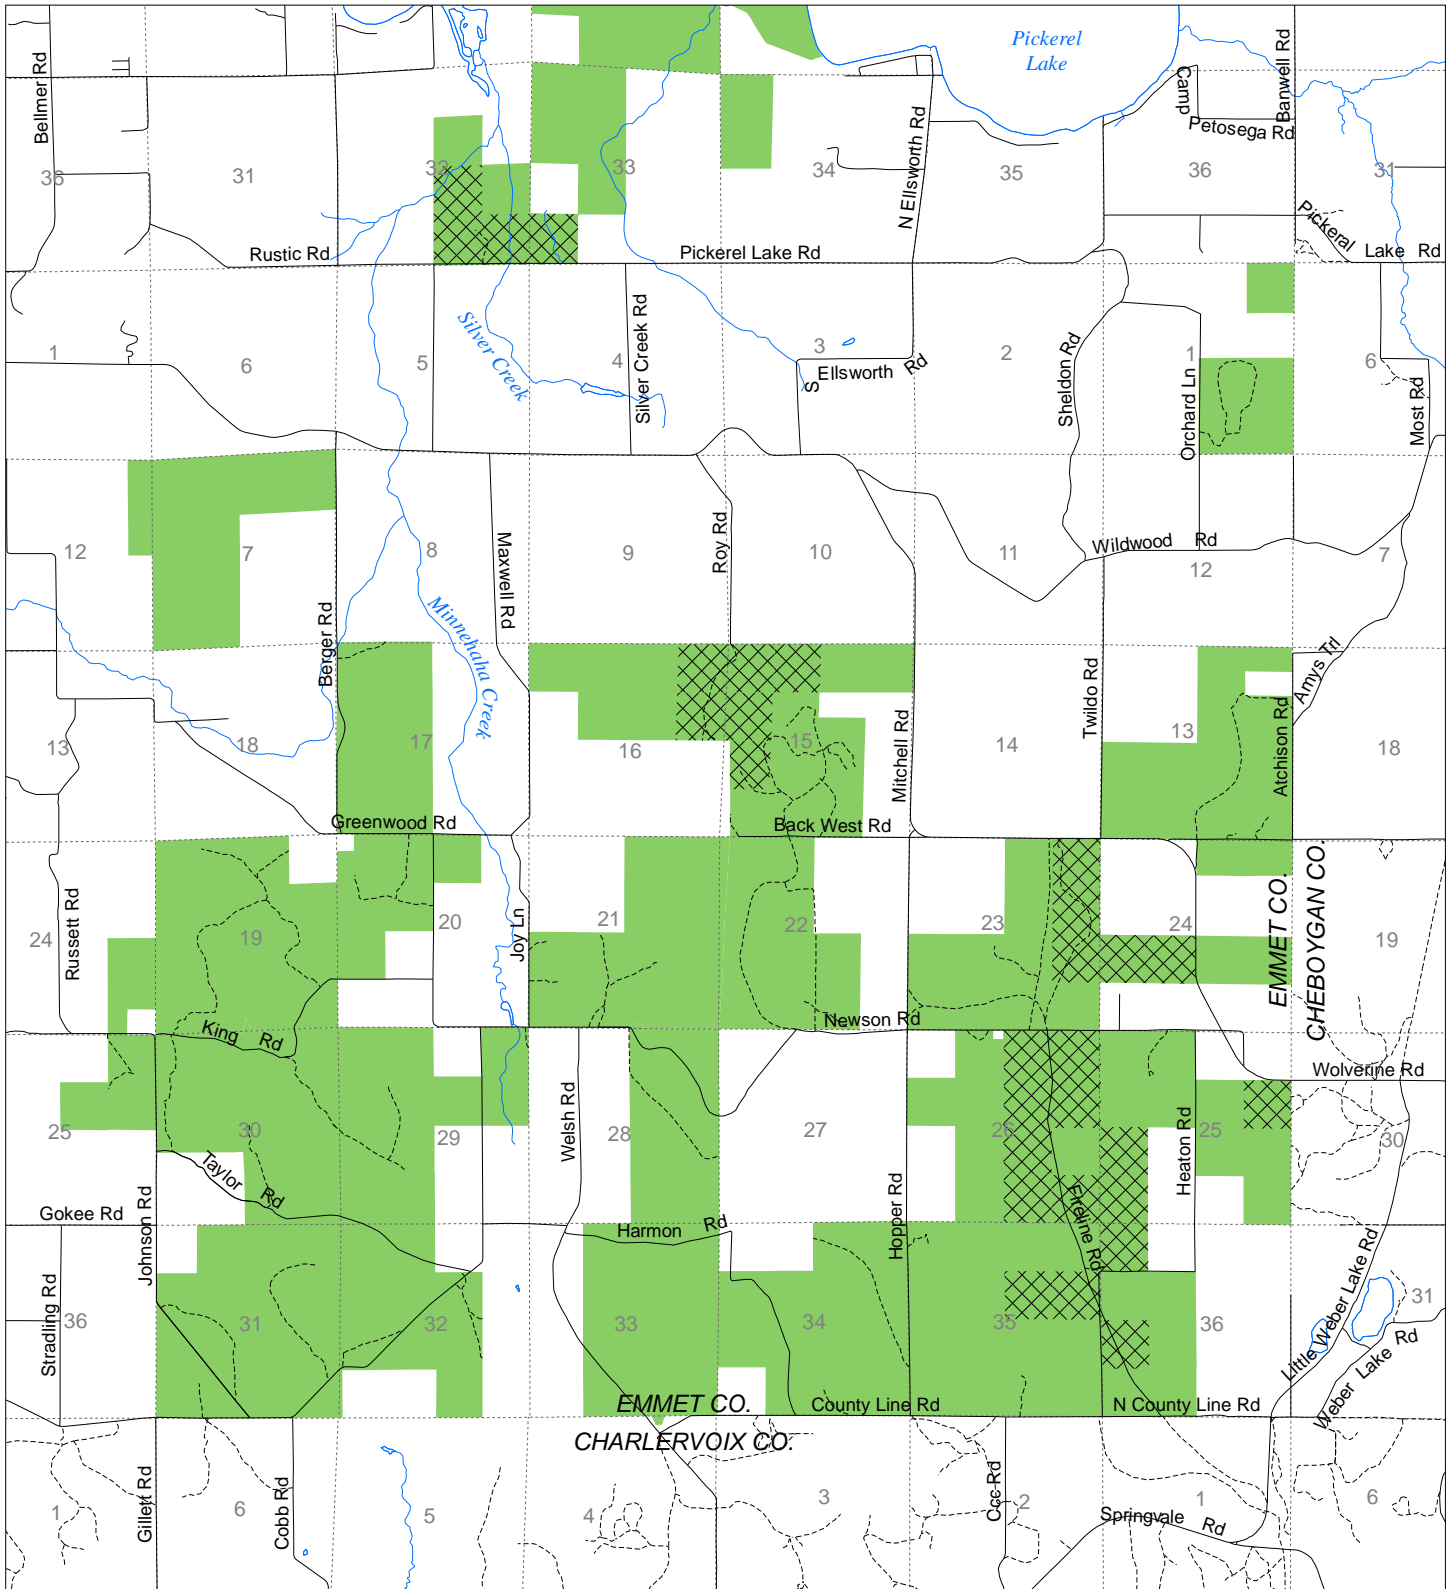

# Fuelwood Collection Emmet County T34N, R04W

- State land open to fuelwood collection
- State land closed to fuelwood collection

Effective: April 1, 2019