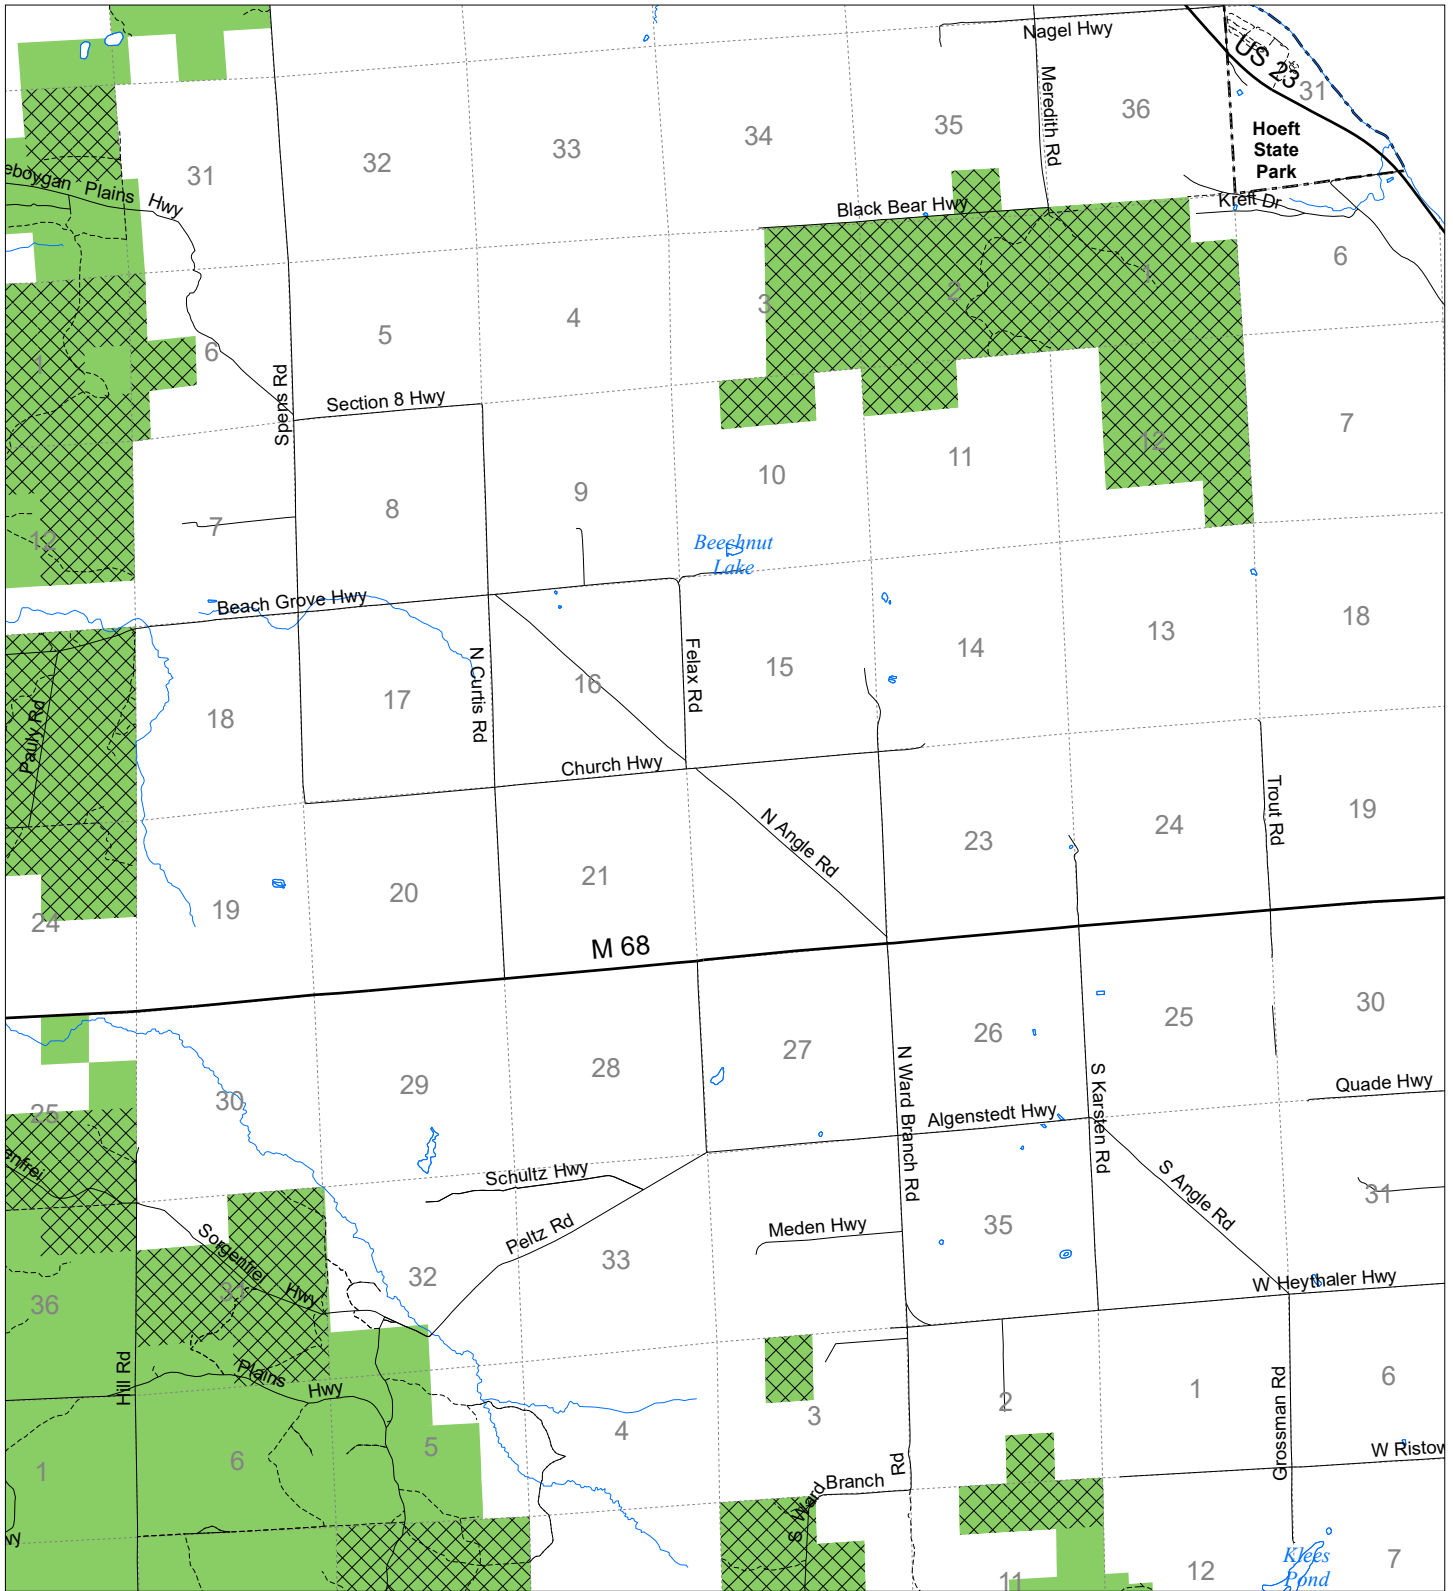

Fuelwood Collection Presque Isle County T35N, R04E

- State land open to fuelwood collection
- State land closed to fuelwood collection

Effective: April 1, 2019