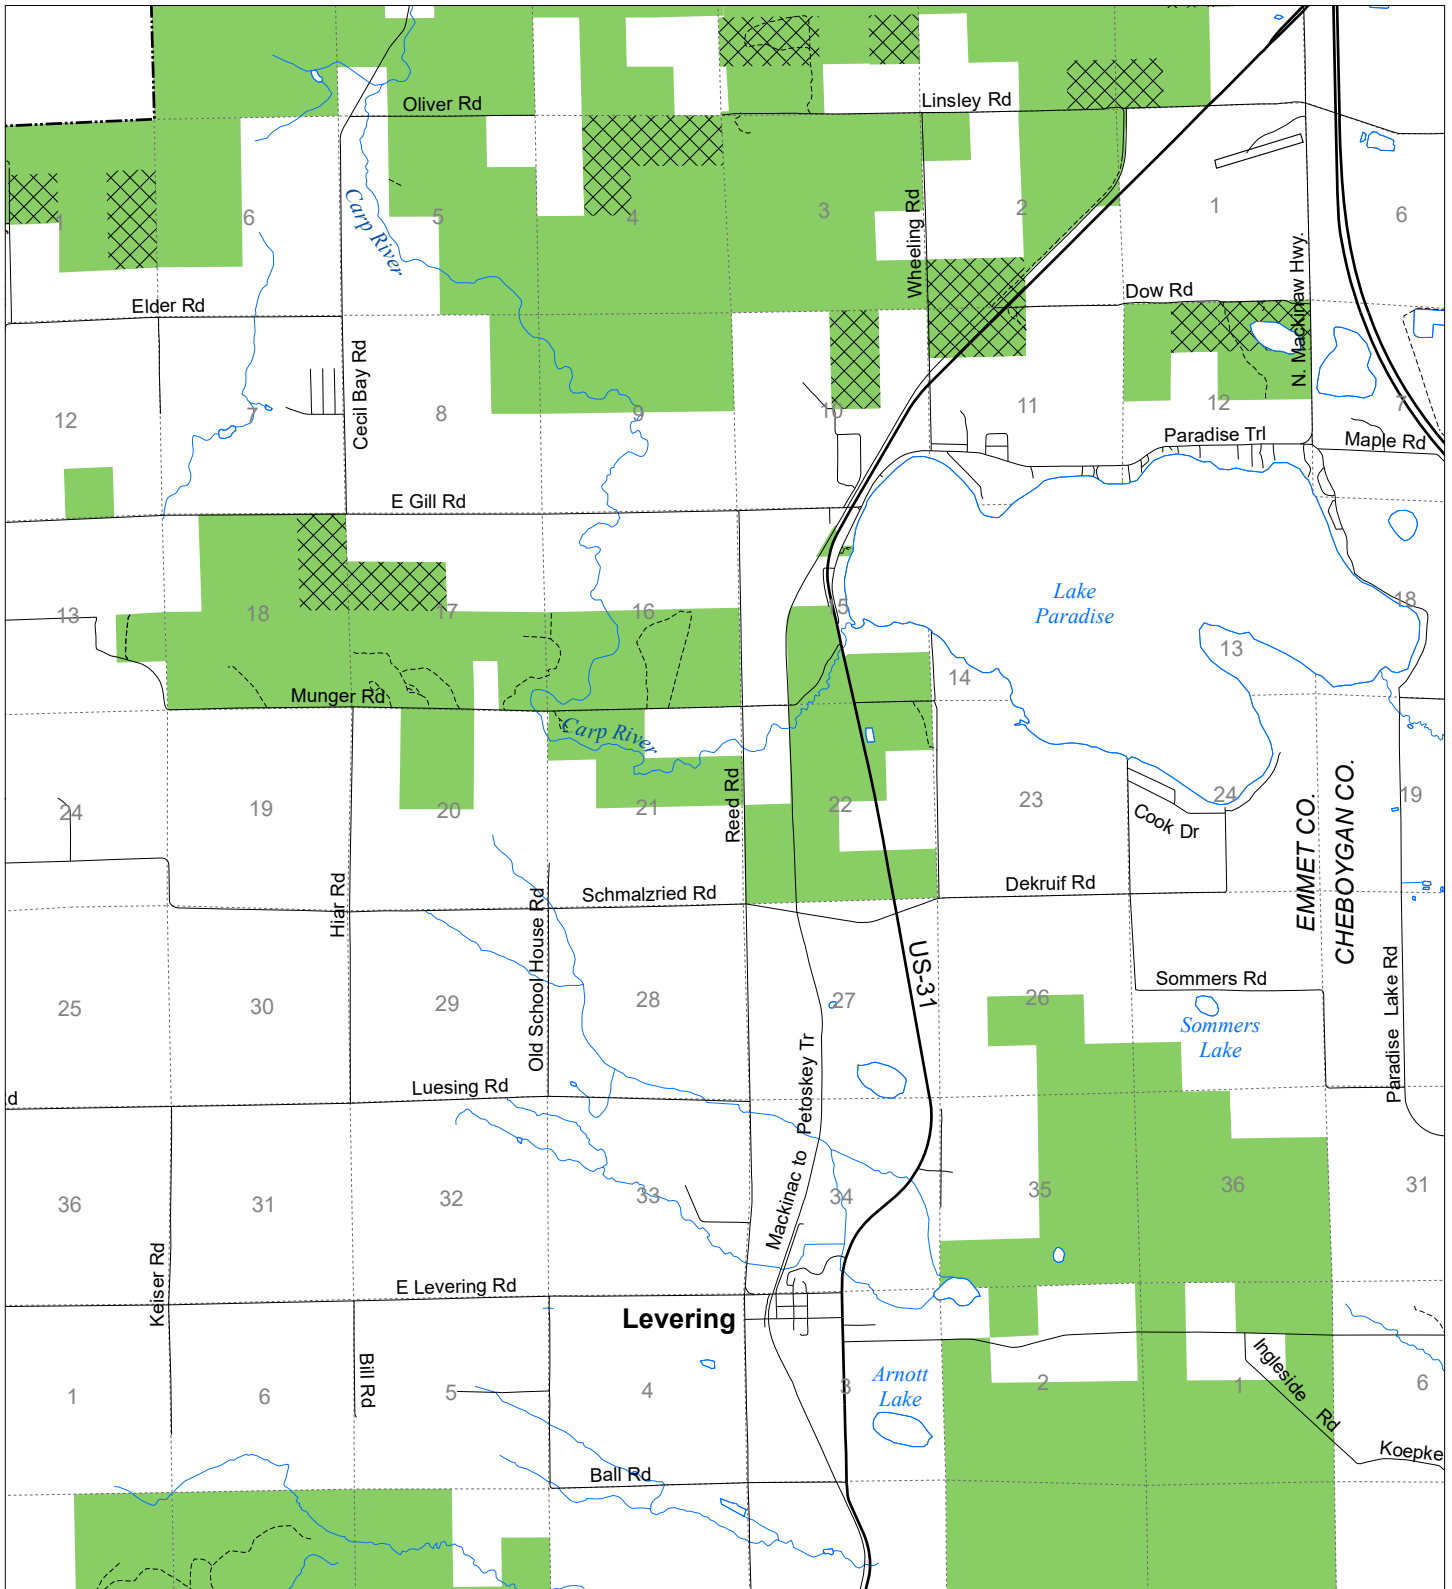

Fuelwood Collection
 Emmet County
T38N, R04W

- State land open to fuelwood collection
- State land closed to fuelwood collection

Effective: April 1, 2019

Date: 03/07/2019