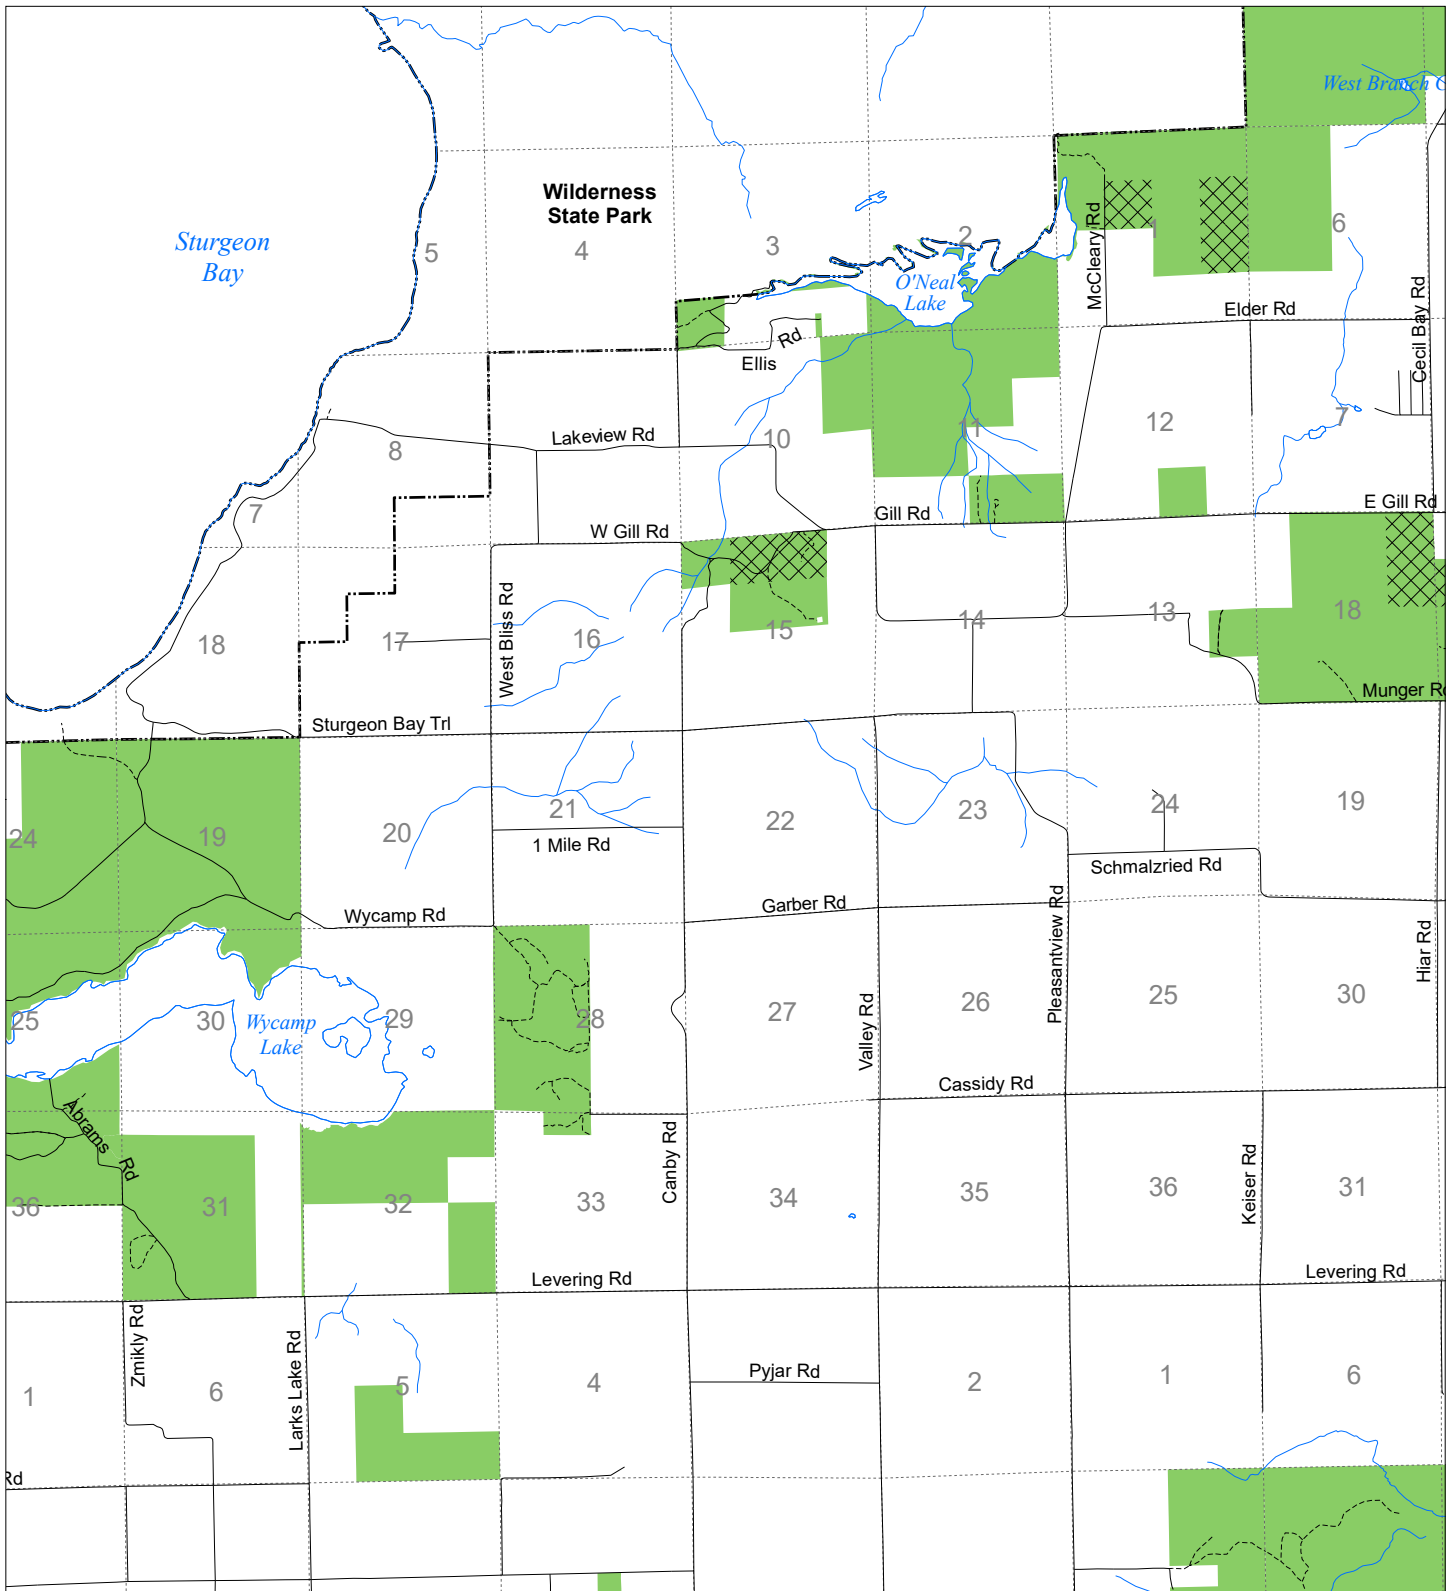

Fuelwood Collection
 Emmet County
T38N, R05W

- State land open to fuelwood collection
- State land closed to fuelwood collection

Effective: April 1, 2019

Date: 03/07/2019